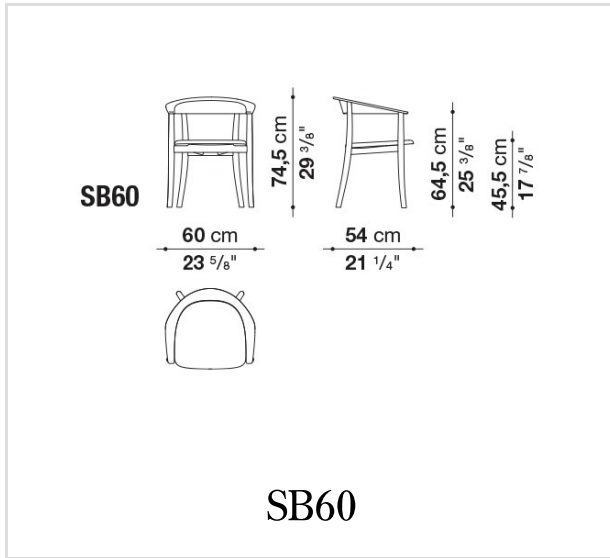

Technical drawings

B&B Italia reserves the right to make technological and aesthetic improvements to its models, including changes to the sizes and materials, without notice. The technical drawings do not define the details of the product. The measurements shown are indicative and may undergo changes. In particular, the dimensions relevant to the padded parts are subject to usage tolerances over time caused by the normal adjustment of the padding. For the specific information, please contact the dealer closest to you.