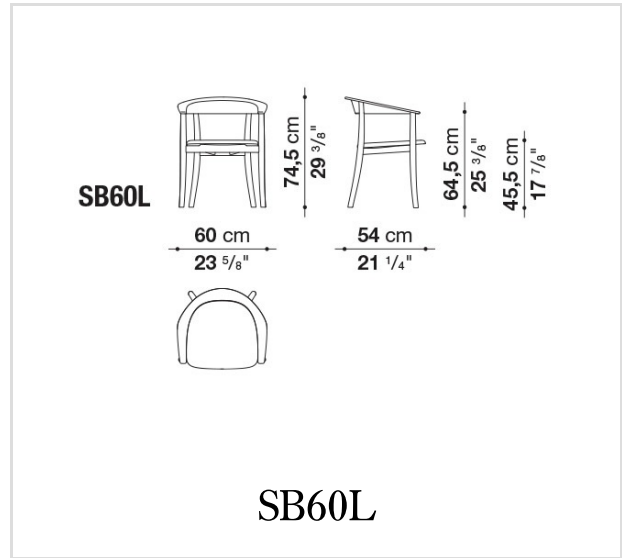

Technical drawings

B&B Italia reserves the right to make technological and aesthetic improvements to its models, including changes to the sizes and materials, without notice. The technical drawings do not define the details of the product. The measurements shown are indicative and may undergo changes. In particular, the dimensions relevant to the padded parts are subject to usage tolerances over time caused by the normal adjustment of the padding. For the specific information, please contact the dealer closest to you.