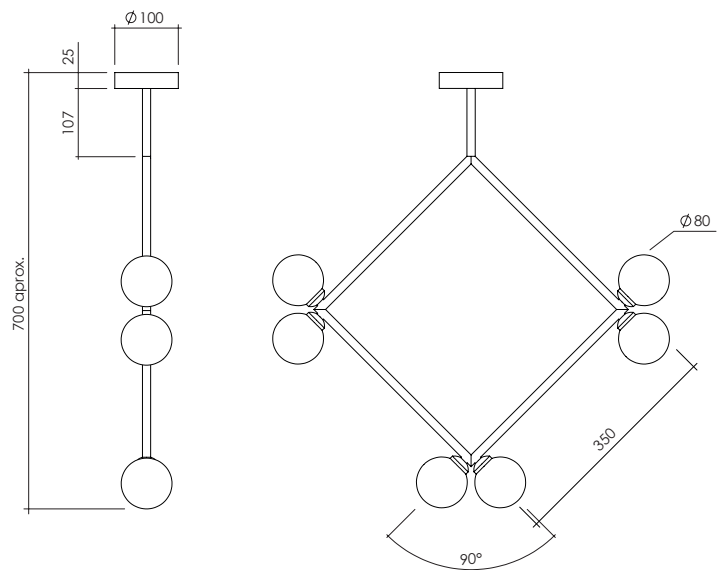

### Bulb specification:

G9 Halogen max 25W or LED equivalent

230V IP20

Sizes in mm.