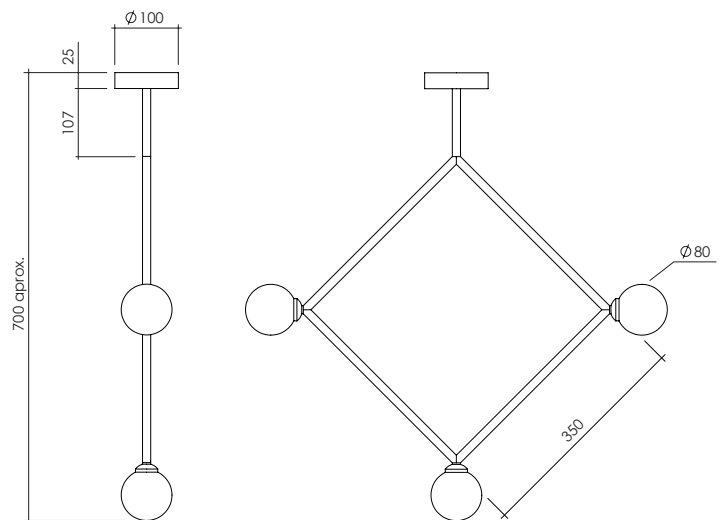

## RHOMBUS PENDANT LAMP / 3 GLOBES

**Materials:**

Powder coated metal, polished brass and glass sphere

**Colour options:**

black / white / brass

For additional colour options please contact Areti

**Bulb specification:**

G9 Halogen max 25W or LED equivalent

230V IP20

Sizes in mm.

### Bulb specification:

G9 Halogen max 25W or LED equivalent

230V IP20

Sizes in mm.