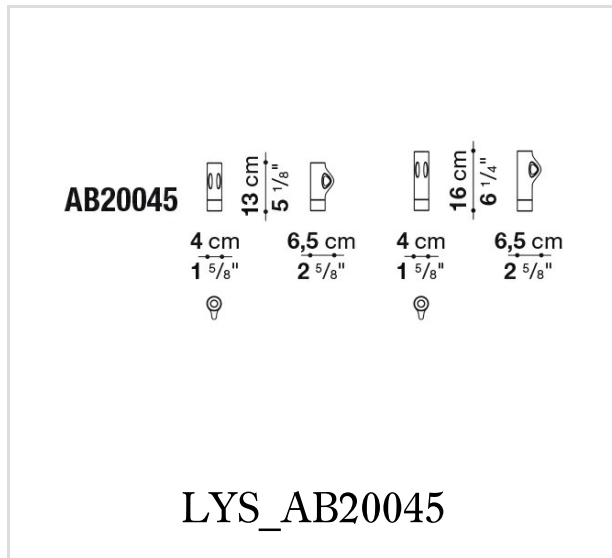


Lys

ACCESSORIES

Jakob Wagner

Description

Body of glazed ceramic and metal base in various finishes and colours.

Technical information

Materials:

enamelled ceramic shell and metallic base-frame

Colours:

white, black, gold or platinum

Technical drawings

B&B Italia reserves the right to make technological and aesthetic improvements to its models, including changes to the sizes and materials, without notice. The technical drawings do not define the details of the product. The measurements shown are indicative and may undergo changes. In particular, the dimensions relevant to the padded parts are subject to usage tolerances over time caused by the normal adjustment of the padding. For the specific information, please contact the dealer closest to you.