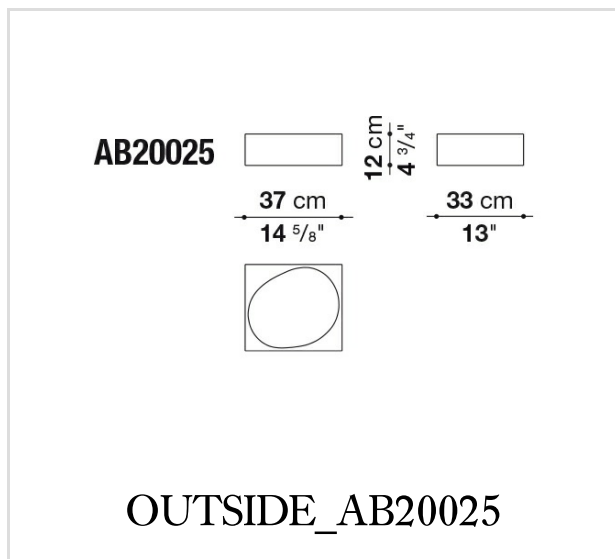


Outside

ACCESSORIES

Naoto Fukasawa

Description

An egg with its container, a solid and a hollow part, the convexity and concavity of a hold-all container. In an elegant glossy lacquer finish, available in black or white, Fukasawa presents his personal and humorous interpretation of the classic oriental theme of opposites, positive and negative, yin and yang. The container, a six-faced box with a cavity shaped like half an egg carved out of one side, is the perfect bowl or fruit basket, with a purpose that can change according to the need of the moment. The egg can also be taken apart into four ready-for-use trays.

Technical information

Materials:

glossy painted high density polyurethane resin

Colours:

white or black

Technical drawings

B&B Italia reserves the right to make technological and aesthetic improvements to its models, including changes to the sizes and materials, without notice. The technical drawings do not define the details of the product. The measurements shown are indicative and may undergo changes. In particular, the dimensions relevant to the padded parts are subject to usage tolerances over time caused by the normal adjustment of the padding. For the specific information, please contact the dealer closest to you.