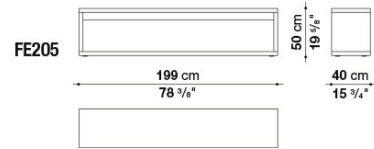

# Technical drawings

FE155

FE205

FE230

FE149

B&B Italia reserves the right to make technological and aesthetic improvements to its models, including changes to the sizes and materials, without notice. The technical drawings do not define the details of the product. The measurements shown are indicative and may undergo changes. In particular, the dimensions relevant to the padded parts are subject to usage tolerances over time caused by the normal adjustment of the padding. For the specific information, please contact the dealer closest to you.