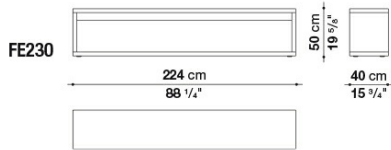

# Technical drawings

FE155

FE205

FE230

FE149

B&B Italia reserves the right to make technological and aesthetic improvements to its models, including changes to the sizes and materials, without notice. The technical drawings do not define the details of the product. The measurements shown are indicative and may undergo changes. In particular, the dimensions relevant to the padded parts are subject to usage tolerances over time caused by the normal adjustment of the padding. For the specific information, please contact the dealer closest to you.