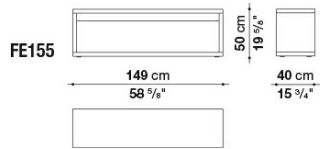

# Technical drawings

FE155

FE205

FE230

FE149

B&B Italia reserves the right to make technological and aesthetic improvements to its models, including changes to the sizes and materials, without notice. The technical drawings do not define the details of the product. The measurements shown are indicative and may undergo changes. In particular, the dimensions relevant to the padded parts are subject to usage tolerances over time caused by the normal adjustment of the padding. For the specific information, please contact the dealer closest to you.