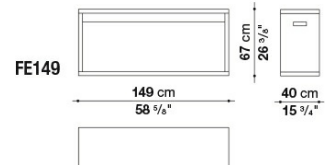

# Technical drawings

FE155

FE205

FE230

FE149

B&B Italia reserves the right to make technological and aesthetic improvements to its models, including changes to the sizes and materials, without notice. The technical drawings do not define the details of the product. The measurements shown are indicative and may undergo changes. In particular, the dimensions relevant to the padded parts are subject to usage tolerances over time caused by the normal adjustment of the padding. For the specific information, please contact the dealer closest to you.