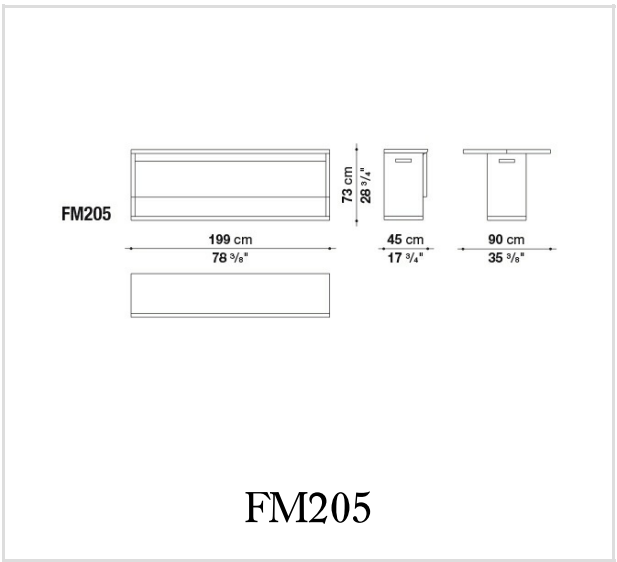

### Adjustable ferrules:

steel and plastic material

---

# Technical drawings

FE155

FE205

FE230

FE149

B&B Italia reserves the right to make technological and aesthetic improvements to its models, including changes to the sizes and materials, without notice. The technical drawings do not define the details of the product. The measurements shown are indicative and may undergo changes. In particular, the dimensions relevant to the padded parts are subject to usage tolerances over time caused by the normal adjustment of the padding. For the specific information, please contact the dealer closest to you.