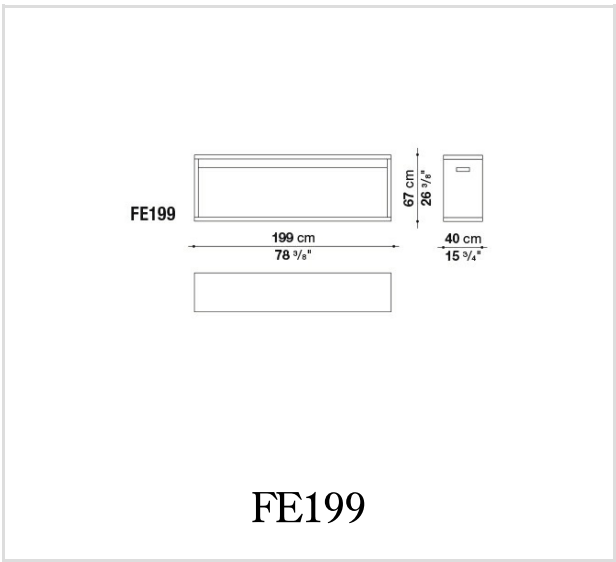

# Technical drawings

FE155

FE205

FE230

FE149

B&B Italia reserves the right to make technological and aesthetic improvements to its models, including changes to the sizes and materials, without notice. The technical drawings do not define the details of the product. The measurements shown are indicative and may undergo changes. In particular, the dimensions relevant to the padded parts are subject to usage tolerances over time caused by the normal adjustment of the padding. For the specific information, please contact the dealer closest to you.