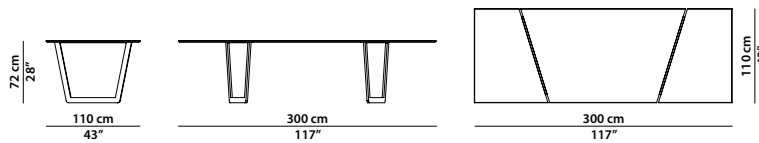

**GREEN:** glossy Bianco Gioia marble, Geode quartzite.

**Blocks and slabs visibly vary as these are natural stones; all pictures are just a rough guide.**

175 x 86 h31,5 | 2,40 m<sup>3</sup>

Tavolino. Small table.

250 x 110 h72 | 2,50 m<sup>3</sup>

Tavolo. Table.

300 x 110 h72 | 4,40 m<sup>3</sup>

Tavolo. Table.

506 x 110 h72 | 4,40 m<sup>3</sup>

Tavolo. Table.