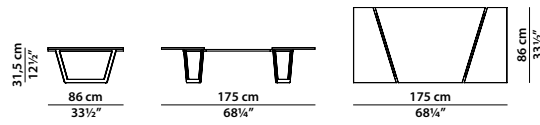

**GREEN:** glossy Bianco Gioia marble, Geode quartzite.

**Blocks and slabs visibly vary as these are natural stones; all pictures are just a rough guide.**

175 x 86 h31,5 | 2,40 m<sup>3</sup>

Tavolino. Small table.

250 x 110 h72 | 2,50 m<sup>3</sup>

Tavolo. Table.

300 x 110 h72 | 4,40 m<sup>3</sup>

Tavolo. Table.

506 x 110 h72 | 4,40 m<sup>3</sup>

Tavolo. Table.