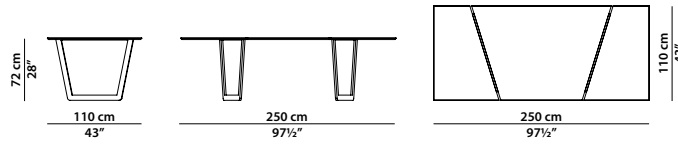

**GREEN:** glossy Bianco Gioia marble, Geode quartzite.

**Blocks and slabs visibly vary as these are natural stones; all pictures are just a rough guide.**

175 x 86 h31,5 | 2,40 m<sup>3</sup>

Tavolino. Small table.

250 x 110 h72 | 2,50 m<sup>3</sup>

Tavolo. Table.

300 x 110 h72 | 4,40 m<sup>3</sup>

Tavolo. Table.

506 x 110 h72 | 4,40 m<sup>3</sup>

Tavolo. Table.