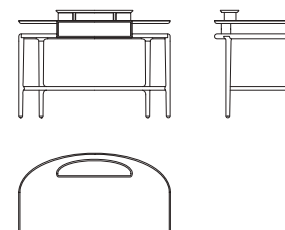

JULIET

Scrivania con la struttura in massiccio di noce canaletto. Il piano inferiore e il frontale del cassetto sono rivestiti in pelle. Il top è disponibile in pelle o in marmo nelle varianti Calacatta oro, Portoro o Zebrino.

Writing desk with structure in solid walnut canaletto wood. The lower top and the front of the drawer are covered in leather. The upper top is available in leather or in gold Calacatta, Portoro or Zebrino marble. It is available in two versions: with the storage upper section or with an adjustable round mirror, both covered in leather in two different colours. The tips are in metal painted in a bronze colour.

73100

Scrivania in noce canaletto con specchio, top pelle
Writing desk in walnut canaletto with mirror, leather top
 cm 120 x 64 x h 126
 in 47 1/4 x 25 1/8 x h 49 5/8

73101

Scrivania in noce canaletto con specchio, top marmo
Writing desk in walnut canaletto with mirror, marble top
 cm 120 x 64 x h 126
 in 47 1/4 x 25 1/8 x h 49 5/8

73110

Scrivania in noce canaletto, top pelle
Writing desk in walnut canaletto, leather top
 cm 120 x 64 x h 86
 in 47 1/4 x 25 1/8 x h 33 7/8

73111

Scrivania in noce canaletto, top marmo
Writing desk in walnut canaletto, marble top
 cm 120 x 64 x h 86
 in 47 1/4 x 25 1/8 x h 33 7/8