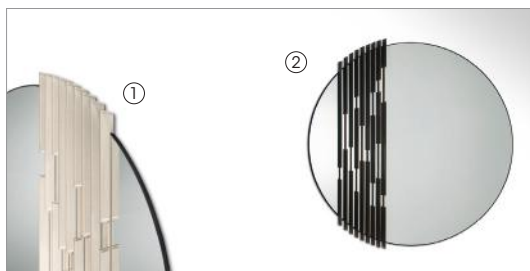

# RIFT

GIANCARLO BOSIO E CENTRO RICERCHE GIORGETTI 2017

Specchiera da parete con profilo laterale in massiccio di frassino in finitura grigio antracite (fin.93). Lo specchio è diviso da lamelle disponibili in pelle bicolore o verniciate color bronzo, posizionabili a destra o a sinistra.

Wall mirror with lateral profile in solid ash wood available in anthracite grey finish (fin.93). The mirror is divided by small plates available in leather in two colours or painted in a bronze colour, and can be positioned on the right or on the left.

**60050**  
Specchiera divisori verniciati in bronzo  
*Mirror with plates painted in a bronze colour*  
Ø cm 130  
Ø in 51 1/8

**60055**  
Specchiera divisori in pelle bicolore  
*Mirror with plates in leather in two colours*  
Ø cm 130  
Ø in 51 1/8

**60060**  
Specchiera divisori verniciati in bronzo  
*Mirror with plates painted in a bronze colour*  
Ø cm 190  
Ø in 74 7/8

**60065**  
Specchiera divisori in pelle bicolore  
*Mirror with plates in leather in two colours*  
Ø cm 190  
Ø in 74 7/8