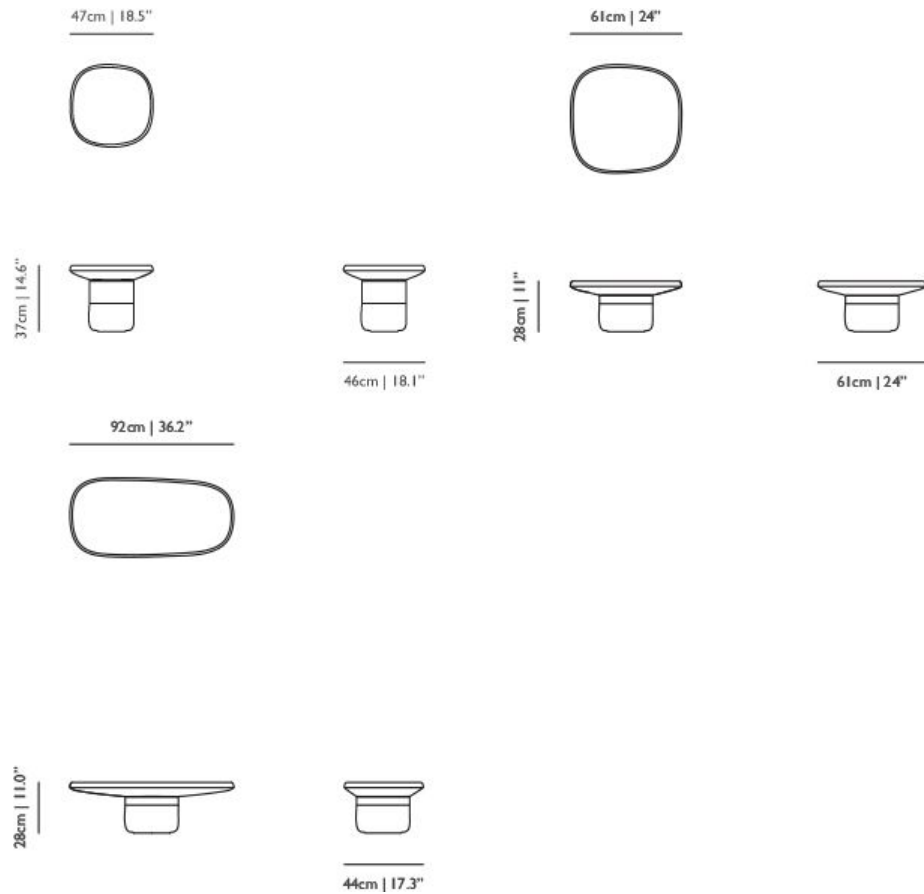

m o o o i[®]

Obon Tables

Obon is a collection of three tables inspired by an ancient, earthy, irregular material: terra-cotta.

Designer

Simone Bonanni

Year of design

2018

Dimensions

Colours

Terracotta

Packaging

m o o o i[®]

Rectangle Low

H 42 cm | 16.5"
W 67 cm | 26.4"
D 103 cm | 40.6"

Colli 1/1

Product weight:
17,5 KG | 38.6 lb

Square High

H 48 cm | 18.9"
W 55 cm | 21.7"
D 56 cm | 22"

Colli 1/1

Product weight:
12 KG | 26.5 lb

Square Low

H 40 cm | 15.7"
W 74 cm | 29.1"
D 73 cm | 28.7"

Colli 1/1

Product weight:
16,5 KG | 36.4 lb