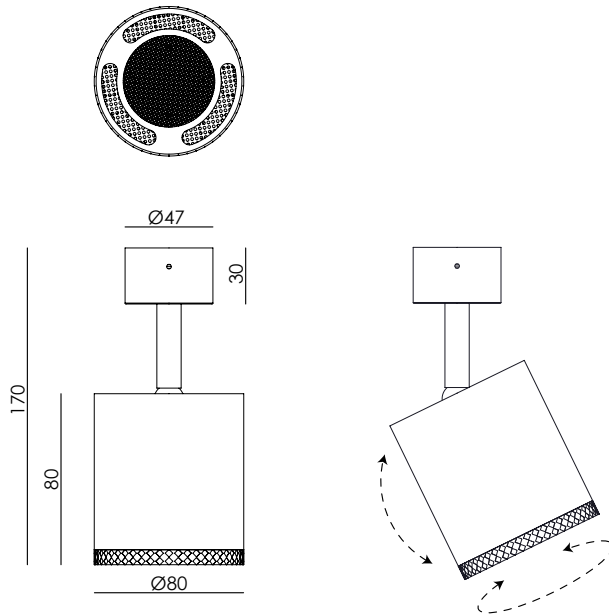

BEAM MASTER 80

Design Marc Sadler

Registered Design

SERIE BEAM