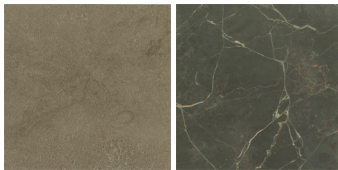

SCOTCH
BRITE

TRAIL

FINISHINGS\TOP\MARBLE (5)

CARRARA
BIANCO MAT

CALACATTA
ORO MAT

PETIT
GRANIT MAT

NOIR SAINT
LAURENT
MAT

CALACATTA
ORO GLOSSY

TRAIL

FINISHINGS\TOP\COMPOSITE STONES (13)

SUPER
WHITE
GLOSSY OR
MICRO-
BLASTED

WHITE SAND
GLOSSY OR
MICRO-
BLASTED

SILVER GRAY
GLOSSY OR
MICRO-
BLASTED

BRUGHIERA
SAND
GLOSSY OR
MICRO-
BLASTED

GREY SEND
GLOSSY OR
MICRO-
BLASTED

RAVEN SAND
GLOSSY OR
MICRO-
BLASTED

NERO SAND
GLOSSY OR
MICRO-
BLASTED

NOCE SAND
GLOSSY OR
MICRO-
BLASTED

PORTLAND
GRAY
GLOSSY OR
MICRO-
BLASTED

DARK MICRO-
BLASTED

STORM VA
GLOSSY OR
MICRO-
BLASTED

WHITE VA
GLOSSY OR
MICRO-
BLASTED

BEIGE
GLOSSY OR
MICRO-
BLASTED

TRAIL

FINISHINGS\TOP\STONES (2)

FOSSENA
BLAZE

STONE
BROWN MAT

TRAIL

FINISHINGS\TOP\LAMINATO TUTTOCOLORE TOUCH VARENNA TOP (6)

F1 BIANCO
TOUCH