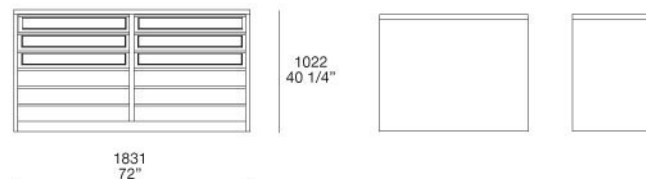

DRAWERS INNER STRUCTURE

lead TXT

SHELVES, TOP, DRAWERS BOTTOMS

techno-leather

SENZAFINE ISLAND CHEST OF DRAWERS

R&D POLIFORM (2014)

SENZAFINE ISLAND CHEST OF DRAWERS

FINISHINGS\STRUCTURES\SENZAFINE MELAMINE (3)