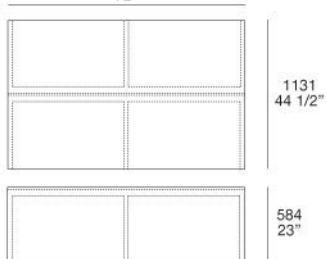

DRAWERS INNER STRUCTURE

lead TXT

SHELVES, TOP, DRAWERS BOTTOMS

techno-leather

SENZAFINE ISLAND CHEST OF DRAWERS

R&D POLIFORM (2014)

SENZAFINE ISLAND CHEST OF DRAWERS

FINISHINGS\STRUCTURES\SENZAFINE MELAMINE (3)