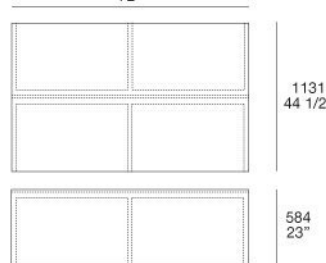

DRAWERS INNER STRUCTURE

lead TXT

SHELVES, TOP, DRAWERS BOTTOMS

techno-leather

SENZAFINE ISLAND CHEST OF DRAWERS

R&D POLIFORM (2014)

SENZAFINE ISLAND CHEST OF DRAWERS

FINISHINGS\STRUCTURES\SENZAFINE MELAMINE (3)