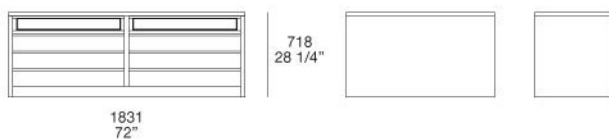

DRAWERS INNER STRUCTURE

lead TXT

SHELVES, TOP, DRAWERS BOTTOMS

techno-leather

SENZAFINE ISLAND CHEST OF DRAWERS

R&D POLIFORM (2014)

SENZAFINE ISLAND CHEST OF DRAWERS

FINISHINGS\STRUCTURES\SENZAFINE MELAMINE (3)