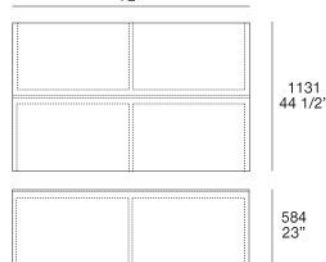

DRAWERS INNER STRUCTURE

lead TXT

SHELVES, TOP, DRAWERS BOTTOMS

techno-leather

SENZAFINE ISLAND CHEST OF DRAWERS

R&D POLIFORM (2014)

SENZAFINE ISLAND CHEST OF DRAWERS

FINISHINGS\STRUCTURES\SENZAFINE MELAMINE (3)