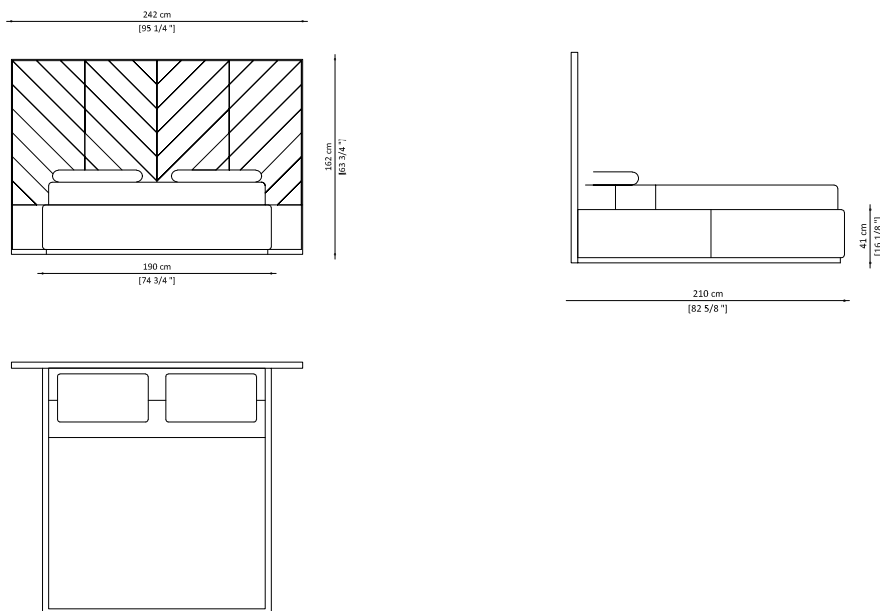

DESCRIPTION

REFINED AND CLASSIC ELEGANCE

An elegant bed inspired by the British Regency style of the early 19th Century, ideal for master bedrooms and elegant suites. Regency Bed is a double bed with sommier, defined by a large padded wood mat gold varnished headboard with an elegant and precious spiked design, covered in elegant fabrics, fine leather and soft nubuck. The sommier, which is divided in two parts, has a wood structure padded and upholstered in the same material as the headboard. The sommier is positioned on a mdf base painted matt metal, coordinated with the headboard frame. The headboard is available in two different sizes.

PAOLO CASTELLI

REGENCY BED 242

DESIGN | PAOLO CASTELLI R&D TEAM

REGENCY BED 242

DESCRIZIONE TECNICA

DIMENSIONI

REGENCY 242 L/W 362 P/D 210 H 162 cm

MATERIALI

Il sommier, che è diviso in due parti, ha una struttura in legno, imbottito e rivestito in coordinato alla testata. Il sommier poggia su uno zoccolo in mdf verniciato metallo opaco in tinta con la cornice della testata.

TECHNICAL DESCRIPTION

DIMENSIONS

REGENCY 242 L/W 362 P/D 210 H 162 cm
W 95 1/4 " D 82 5/8 " H 63 3/4 " in

MATERIALS

Regency Bed is a double bed with sommier, defined by a large padded wood headboard with an elegant and precious spiked design, covered in elegant fabrics, fine leather and soft nubuck. The sommier, which is divided in two parts, has a wood structure padded and upholstered in the same material as the headboard. The sommier is positioned on a mdf base painted matt metal, coordinated with the headboard frame. The headboard is available in two different sizes.