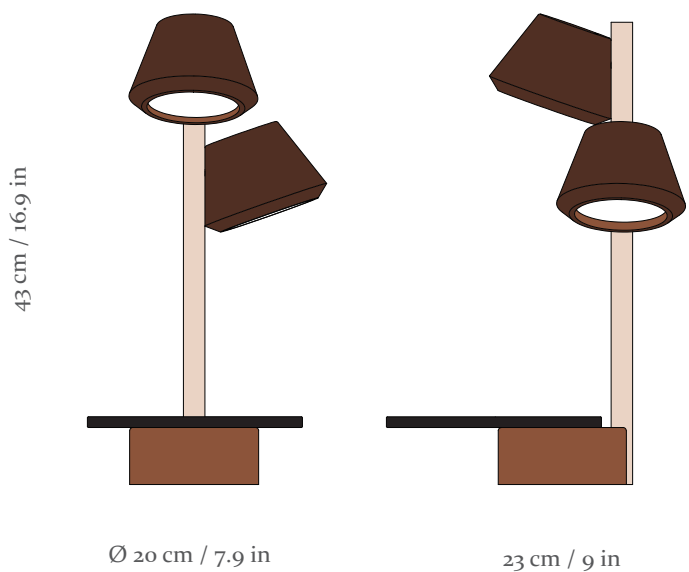

COCONUT TABLE LAMP.

Made of 3 different kinds of woods: Maple, Mahogany and Bamboo. At the bottom there is a special place (made of iron) to put your belongings. The lampshades, made of bamboo, designed to resemble an exotic nuts. Gather together the lamps looks like a small forest.

Category-	Table lamp
Materials-	Bamboo, wood and metal
Dimensions- (cm / in)	Width: 20 cm - 7.9 in Height: 40cm - 15.7in Depth: 23cm - 9 in
Colors-	Matt black Natural wood finish
Bulb specification-	G4 LED
Input voltage-	120 v / 240 v
Product zweight-	~ 3 kg