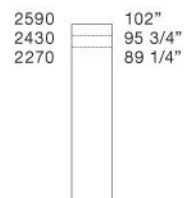

STRATUS

GIUSEPPE BAVUSO (2010)

DIMENSIONS

wardrobes

Size calculation with side thickness 25 - 1"

To obtain the total width, add to the sum of the columns mm 25 - 1" for the lateral side.

STRATUS *design Giuseppe Bavuso* senzafine doors collection

unit widths

unit heights

doors tipology

Door section

Note

No cut available for mansard wardrobe.

STRATUS

FINISHINGS\DOORS\WOODS (1)