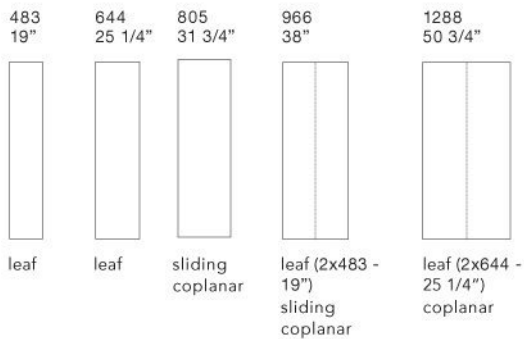

STRATUS

GIUSEPPE BAVUSO (2010)

DIMENSIONS

wardrobes

Size calculation with side thickness 25 - 1"

To obtain the total width, add to the sum of the columns mm 25 - 1" for the lateral side.

STRATUS *design Giuseppe Bavuso* senzafine doors collection

unit widths

unit heights

doors tipology

Door section

Note

No cut available for mansard wardrobe.

STRATUS

FINISHINGS\DOORS\WOODS (1)