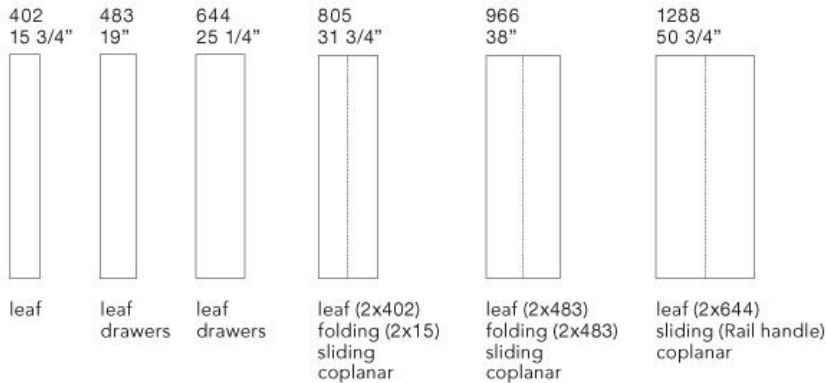

DOOR FINISHING

graffiti melamine, ABS edge in the same colour laser-applied

NOTE

1288 width sliding door is available only with rail handle up to H. 2590

GRAFFITI

CARLO COLOMBO (2006)

senzafine wardrobes

Size calculation with side thickness 25 - 1"

To obtain the total width, add to the sum of the columns mm 25 - 1" for the lateral side.

GRAFFITI design Carlo Colombo senzafine doors collection

unit widths

unit heights

Door section

Note

Lateral sides not available in melamine Graffiti.