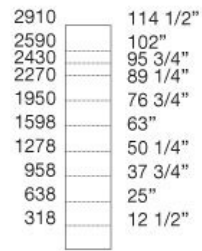

DOOR FINISHING

graffiti melamine, ABS edge in the same colour laser-applied

NOTE

1288 width sliding door is available only with rail handle up to H. 2590

GRAFFITI

CARLO COLOMBO (2006)

senzafine wardrobes

Size calculation with side thickness 25 - 1"

To obtain the total width, add to the sum of the columns mm 25 - 1" for the lateral side.

GRAFFITI design Carlo Colombo senzafine doors collection

unit widths

unit heights

Door section

Note

Lateral sides not available in melamine Graffiti.