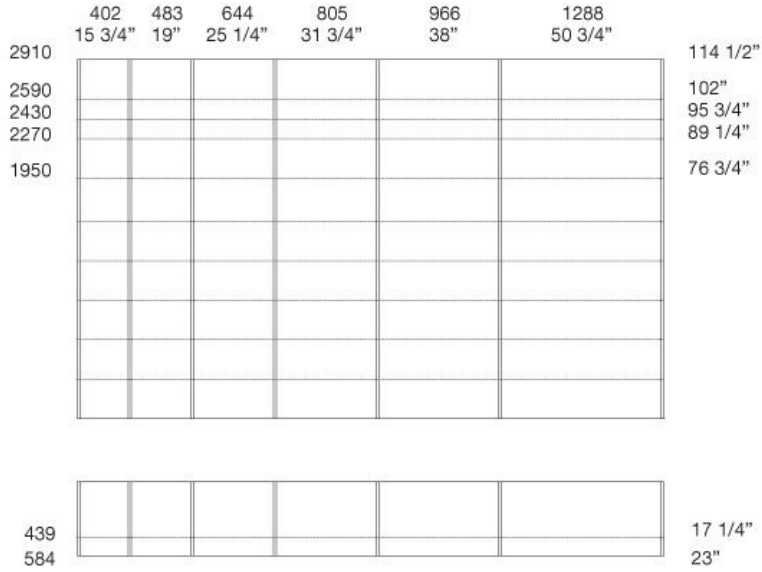

DOOR FINISHING

graffiti melamine, ABS edge in the same colour laser-applied

NOTE

1288 width sliding door is available only with rail handle up to H. 2590

GRAFFITI

CARLO COLOMBO (2006)

senzafine wardrobes

Size calculation with side thickness 25 - 1"

To obtain the total width, add to the sum of the columns mm 25 - 1" for the lateral side.

GRAFFITI design Carlo Colombo senzafine doors collection

unit widths

unit heights

Door section

Note

Lateral sides not available in melamine Graffiti.