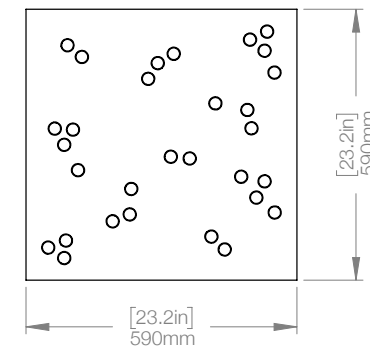

WEIGHT 28.8 lbs
CANOPY 17.7" (450mm) x 17.7" (450mm)
1.7" (43mm) deep

CABLE 120" (3050mm) Standard
Coax cable

VOLTAGE 120V and 240V

CUSTOM OPTIONS

CABLE Extra length available upon request
Please inquire for pricing