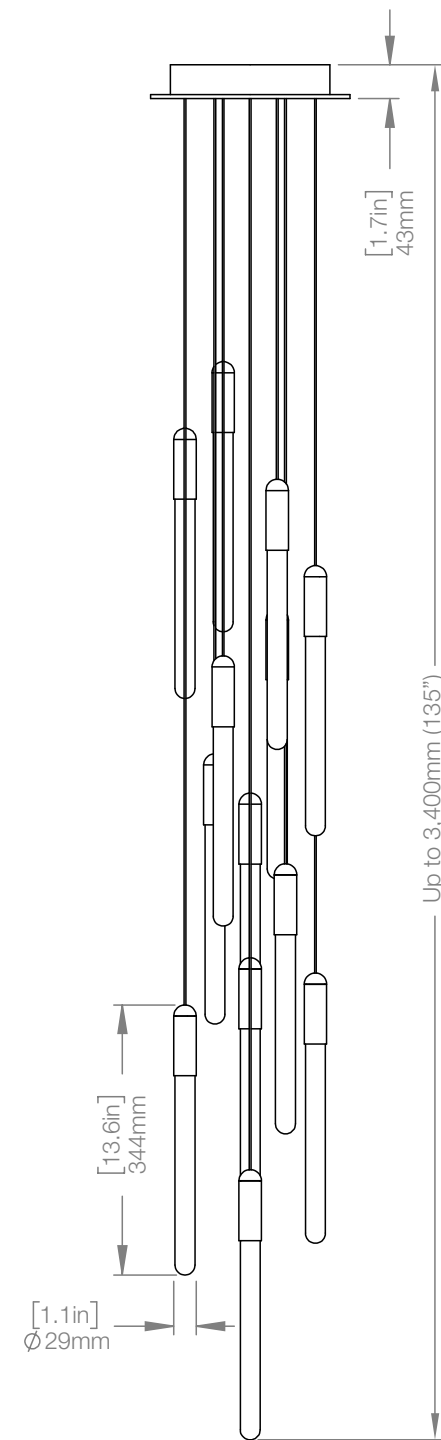

CASCADIA C13 ROUND

CODE CA-RD-COB-13
FINISH Brushed Copper

CODE CA-RD-BRB-13
FINISH Brushed Brass

CODE CA-RD-BKAN-13
FINISH Anodized Black

MATERIALS Copper, Brass, Aluminum
FINISH Copper, Brass, Black
LAMPING Intergrated LED
39W, 3250 lumen (dimmable)
Temperature 2700K

WEIGHT 19.4 lbs
CANOPY 10" (254mm) diameter
1.7" (43mm) deep
CABLE 120" (3050mm) Standard
Coax cable

VOLTAGE 120V and 240V

CUSTOM OPTIONS

CABLE Extra length available upon request
Please inquire for pricing