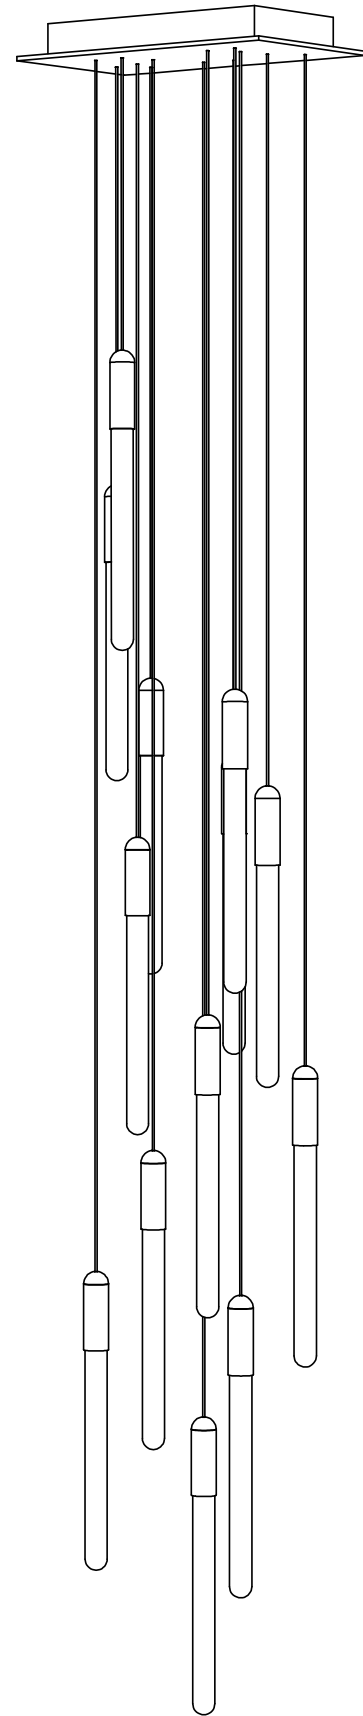

CASCADIA 13 RECTANGULAR

CODE CA-RE-COB-13
FINISH Brushed Copper

CODE CA-RE-BRB-13
FINISH Brushed Brass

CODE CA-RE-BKAN-13
FINISH Anodized Black

MATERIALS Copper, Brass, Aluminum
FINISH Copper, Brass, Black
LAMPING Intergrated LED
39W, 3250 lumen (dimmable)
Temperature 2700K

WEIGHT 16.1 lbs
CANOPY 13.8" (350mm) x 7.9" (200mm)
1.7" (43mm) deep

CABLE 120" (3050mm) Standard
Coax cable

VOLTAGE 120V and 240V

CUSTOM OPTIONS

CABLE Extra length available upon request
Please inquire for pricing