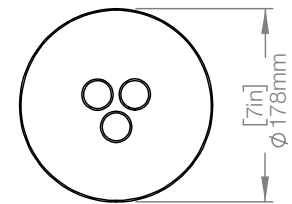

CASCADIA C3 ROUND

CODE CA-RD-COB-03
FINISH Brushed Copper

CODE CA-RD-BRB-03
FINISH Brushed Brass

CODE CA-RD-BKAN-03
FINISH Anodized Black

MATERIALS Copper, Brass, Aluminum
FINISH Copper, Brass, Black
LAMPING Intergrated LED
9W, 750 lumen (dimnable)
Temperature 2700K

WEIGHT 3.4 lbs
CANOPY 7" (178mm) diameter
1.5" (38mm) deep

CABLE 120" (3050mm) Standard
Coax cable

VOLTAGE 120V and 240V

CUSTOM OPTIONS

CABLE Extra length available upon request
Please inquire for pricing

CANOPY 5" diameter + 1/4" depth available
for remote mounted fixtures upon
request