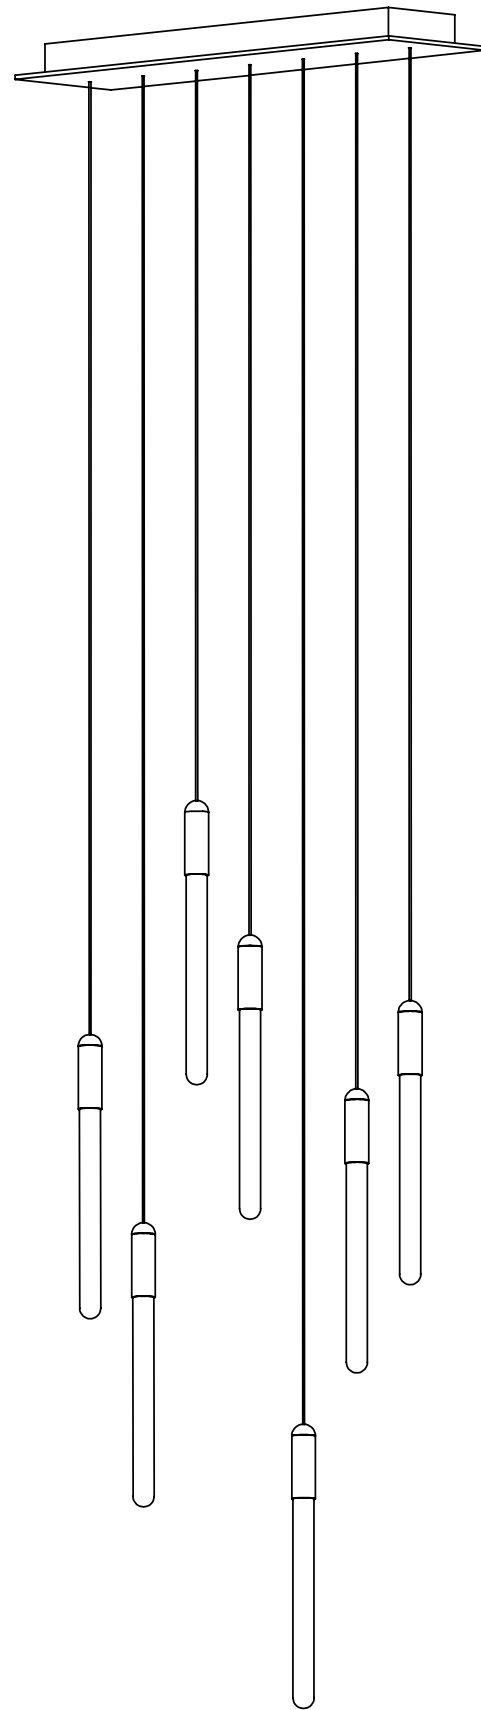

CASCADIA 7 LINEAR

CODE CA-LR-COB-07
FINISH Brushed Copper

CODE CA-LR-BRB-07
FINISH Brushed Brass

CODE CA-LR-BKAN-07
FINISH Anodized Black

MATERIALS Copper, Brass, Aluminum
FINISH Copper, Brass, Black
LAMPING Intergrated LED
21W, 1750 lumen (dimmable)
Temperature 2700K

WEIGHT 20.4 lbs
CANOPY 24.8" (630mm) x 6.5" (165mm)
1.7" (43mm) deep

CABLE 120" (3050mm) Standard
Coax cable

VOLTAGE 120V and 240V

CUSTOM OPTIONS

CABLE Extra length available upon request
Please inquire for pricing