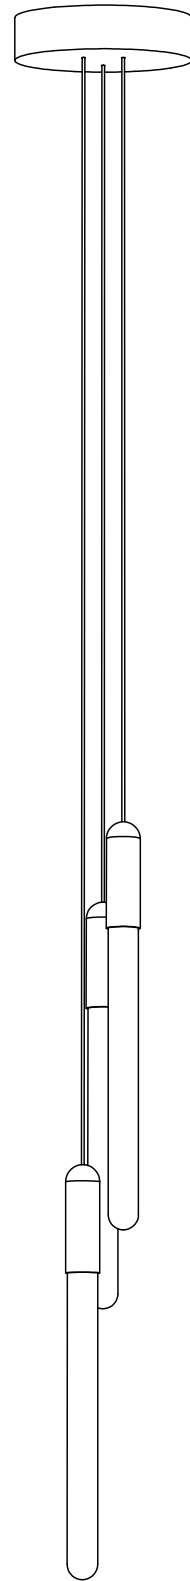

CANOPY 5" diameter + 1/4" depth available
for remote mounted fixtures upon
request

CASCADIA C2 ROUND

| | |
|--------|----------------|
| CODE | CA-RD-COB-02 |
| FINISH | Brushed Copper |

| | |
|--------|---------------|
| CODE | CA-RD-BRB-02 |
| FINISH | Brushed Brass |

| | |
|--------|---|
| WEIGHT | 2.4 lbs |
| CANOPY | 7" (178mm) diameter 1.5" (38mm) deep |

| | |
|-------|--------------------------------------|
| CABLE | 120" (3050mm) Standard Coax cable |
|-------|--------------------------------------|

| | |
|---------|---------------|
| VOLTAGE | 120V and 240V |
|---------|---------------|

CUSTOM OPTIONS

| | |
|-------|--|
| CABLE | Extra length available upon request <i>Please inquire for pricing</i> |
|-------|--|

| | |
|--------|---|
| CANOPY | 5" diameter + 1/4" depth available for remote mounted fixtures upon request |
|--------|---|

CASCADIA C3 ROUND

CODE CA-RD-COB-03
FINISH Brushed Copper

CODE CA-RD-BRB-03
FINISH Brushed Brass