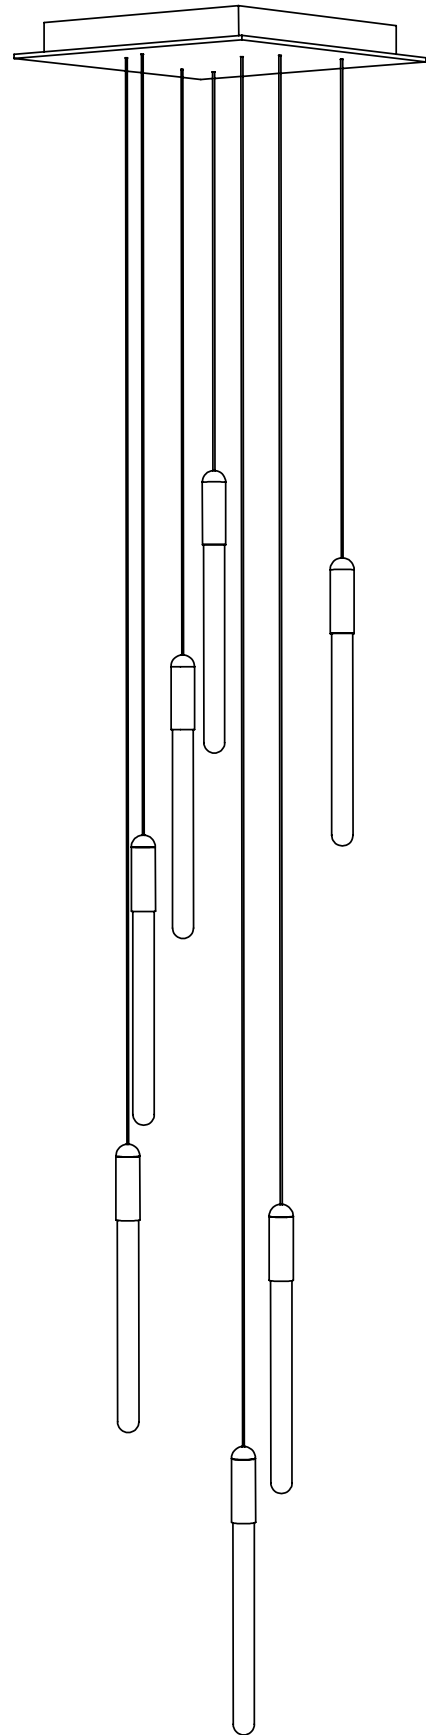

WEIGHT 40 lbs
CANOPY 23.2" (590mm) x 17.7" (450mm)
1.7" (43mm) deep

CABLE 120" (3050mm) Standard
Coax cable

VOLTAGE 120V and 240V

CUSTOM OPTIONS

CABLE Extra length available upon request
Please inquire for pricing