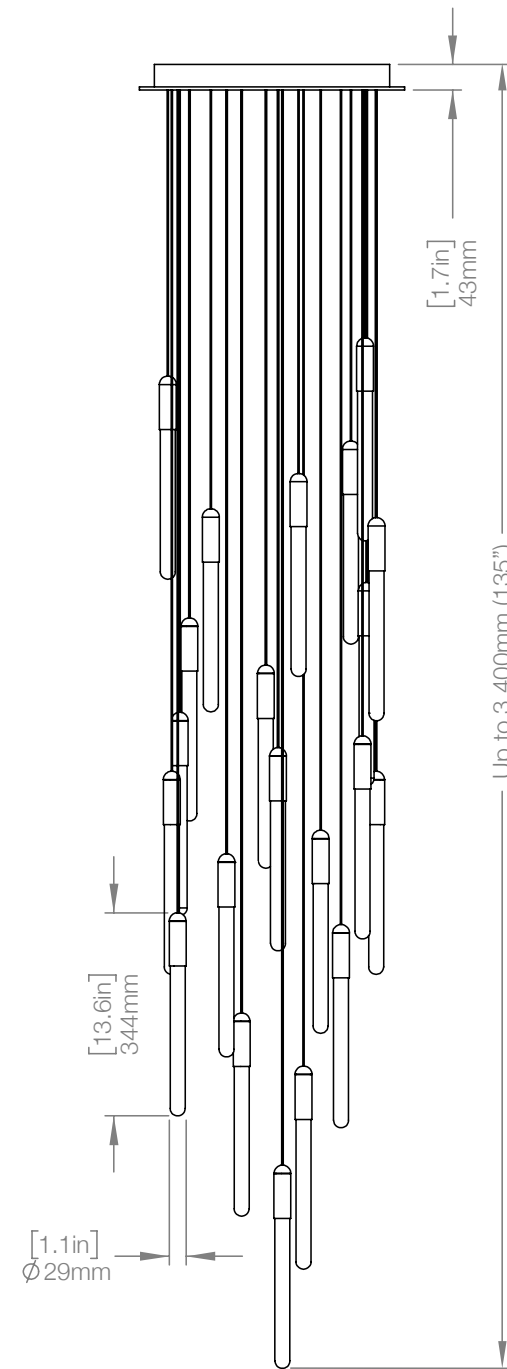

CASCADIA 21 RECTANGULAR

CODE CA-RE-COB-21
FINISH Brushed Copper

CODE CA-RE-BRB-21
FINISH Brushed Brass

CODE CA-RE-BKAN-21
FINISH Anodized Black

MATERIALS Copper, Brass, Aluminum
FINISH Copper, Brass, Black
LAMPING Intergrated LED
63W, 5250 lumen (dimmable)
Temperature 2700K

WEIGHT 27.2 lbs
CANOPY 17.7" (450mm) x 13.8" (350mm)
1.7" (43mm) deep

CABLE 120" (3050mm) Standard
Coax cable

VOLTAGE 120V and 240V

CUSTOM OPTIONS

CABLE Extra length available upon request
Please inquire for pricing

CASCADIA 21 RECTANGULAR

DESIGNED BY MATTHEW MCCORMICK

VANCOUVER, BC. CANADA
1 (888) 290-0840
INFO@MATTHEWMCCORMICK.CA

©2019 MATTHEW MCCORMICK STUDIO INC. ALL RIGHTS RESERVED
01-09-2019