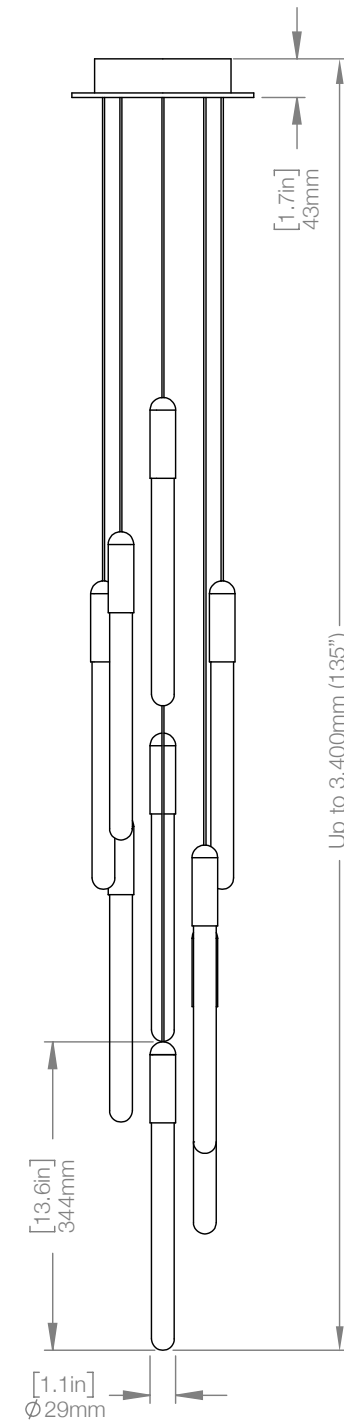

CASCADIA C9 ROUND

CODE CA-RD-COB-09
FINISH Brushed Copper

CODE CA-RD-BRB-09
FINISH Brushed Brass

CODE CA-RD-BKAN-09
FINISH Anodized Black

MATERIALS Copper, Brass, Aluminum
FINISH Copper, Brass, Black
LAMPING Intergrated LED
27W, 2250 lumen (dimmable)
Temperature 2700K

WEIGHT 13.3 lbs
CANOPY 8" (203mm) diameter
1.7" (43mm) deep

CABLE 120" (3050mm) Standard
Coax cable

VOLTAGE 120V and 240V

CUSTOM OPTIONS

CABLE Extra length available upon request
Please inquire for pricing