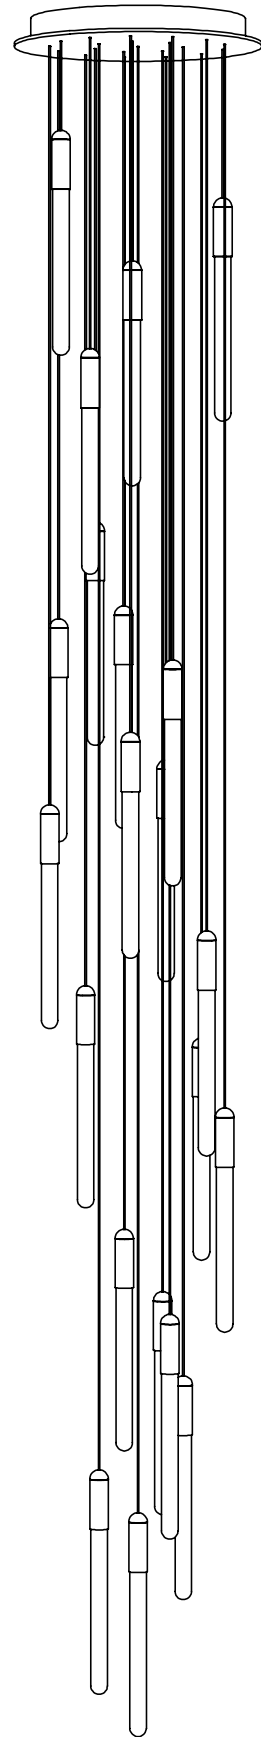

CASCADIA C21 ROUND

CODE CA-RD-COB-21
FINISH Brushed Copper

CODE CA-RD-BRB-21
FINISH Brushed Brass

CODE CA-RD-BKAN-21
FINISH Anodized Black

MATERIALS Copper, Brass, Aluminum
FINISH Copper, Brass, Black
LAMPING Intergrated LED
63W, 5250 lumen (dimmable)
Temperature 2700K

WEIGHT 34.1 lbs
CANOPY 15" (380mm) diameter
1.7" (43mm) deep
CABLE 120" (3050mm) Standard
Coax cable

VOLTAGE 120V and 240V

CUSTOM OPTIONS

CABLE Extra length available upon request
Please inquire for pricing