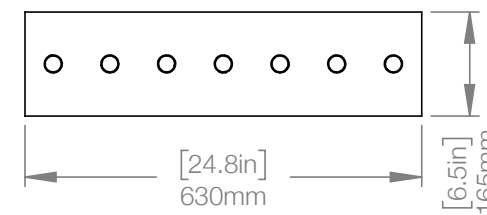

CASCADIA 7 LINEAR

CODE CA-LR-COB-07
FINISH Brushed Copper

CODE CA-LR-BRB-07
FINISH Brushed Brass

CODE CA-LR-BKAN-07
FINISH Anodized Black

MATERIALS Copper, Brass, Aluminum
FINISH Copper, Brass, Black
LAMPING Intergrated LED
21W, 1750 lumen (dimmable)
Temperature 2700K

WEIGHT 20.4 lbs
CANOPY 24.8" (630mm) x 6.5" (165mm)
1.7" (43mm) deep

CABLE 120" (3050mm) Standard
Coax cable

VOLTAGE 120V and 240V

CUSTOM OPTIONS

CABLE Extra length available upon request
Please inquire for pricing