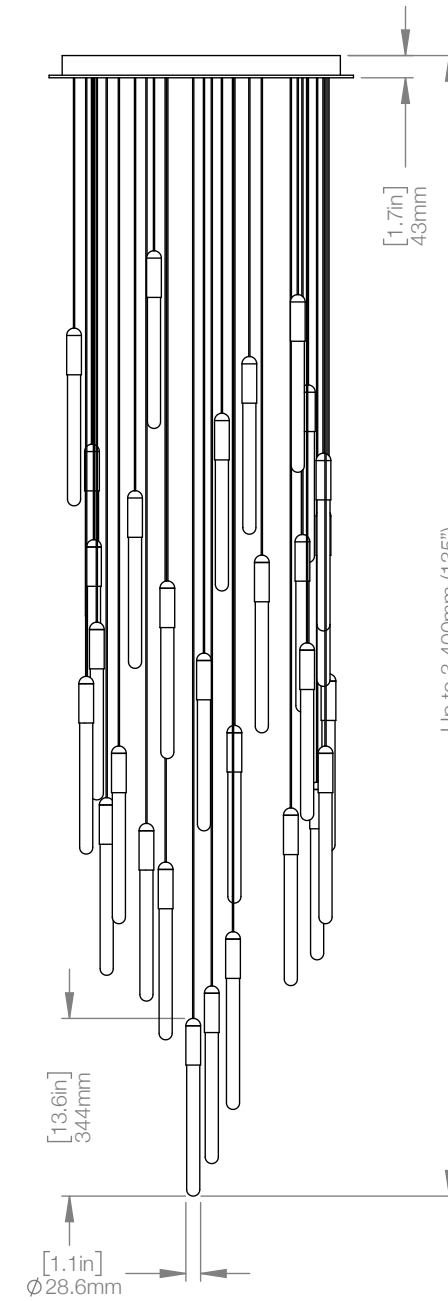

WEIGHT 27.2 lbs
CANOPY 17.7" (450mm) x 13.8" (350mm)
1.7" (43mm) deep

CABLE 120" (3050mm) Standard
Coax cable

VOLTAGE 120V and 240V

CUSTOM OPTIONS

CABLE Extra length available upon request
Please inquire for pricing

WEIGHT 33 lbs
CANOPY 23.2" (590mm) x 13.8" (350mm)
1.7" (43mm) deep

CABLE 120" (3050mm) Standard
Coax cable

VOLTAGE 120V and 240V

CUSTOM OPTIONS

CABLE Extra length available upon request
Please inquire for pricing

WEIGHT 40 lbs
CANOPY 23.2" (590mm) x 17.7" (450mm)
1.7" (43mm) deep

CABLE 120" (3050mm) Standard
Coax cable

VOLTAGE 120V and 240V

CUSTOM OPTIONS

CABLE Extra length available upon request
Please inquire for pricing