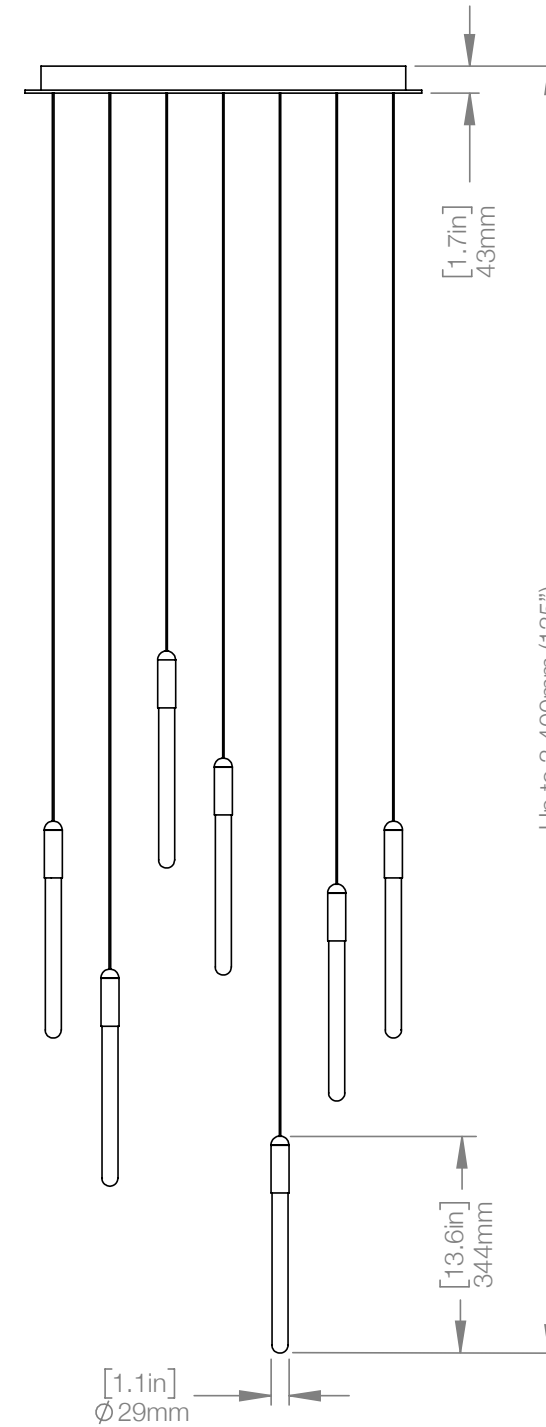

CASCADIA 7 LINEAR

CODE CA-LR-COB-07
FINISH Brushed Copper

CODE CA-LR-BRB-07
FINISH Brushed Brass

CODE CA-LR-BKAN-07
FINISH Anodized Black

MATERIALS Copper, Brass, Aluminum
FINISH Copper, Brass, Black
LAMPING Intergrated LED
21W, 1750 lumen (dimmable)
Temperature 2700K

WEIGHT 20.4 lbs
CANOPY 24.8" (630mm) x 6.5" (165mm)
1.7" (43mm) deep

CABLE 120" (3050mm) Standard
Coax cable

VOLTAGE 120V and 240V

CUSTOM OPTIONS

CABLE Extra length available upon request
Please inquire for pricing