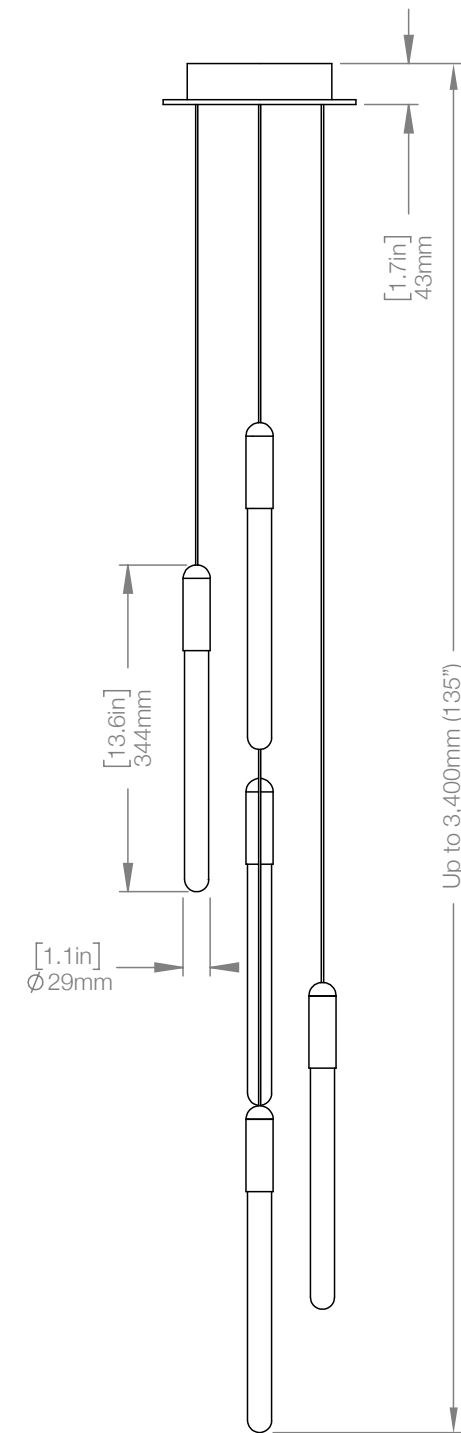

WEIGHT 1.4 lbs
CANOPY 7" (178mm) diameter
1.5" (38mm) deep

CABLE 120" (3050mm) Standard
Coax cable

VOLTAGE 120V and 240V

CUSTOM OPTIONS

CABLE Extra length available upon request
Please inquire for pricing

CANOPY 5" diameter + 1/4" depth available
for remote mounted fixtures upon
request

CASCADIA C2 ROUND

| | |
|--------|----------------|
| CODE | CA-RD-COB-02 |
| FINISH | Brushed Copper |

| | |
|--------|---------------|
| CODE | CA-RD-BRB-02 |
| FINISH | Brushed Brass |

| | |
|--------|---|
| WEIGHT | 2.4 lbs |
| CANOPY | 7" (178mm) diameter 1.5" (38mm) deep |

| | |
|-------|--------------------------------------|
| CABLE | 120" (3050mm) Standard Coax cable |
|-------|--------------------------------------|

CABLE 120" (3050mm) Standard
Coax cable

VOLTAGE 120V and 240V

CUSTOM OPTIONS

CABLE Extra length available upon request
Please inquire for pricing

CANOPY 5" diameter + 1/4" depth available
for remote mounted fixtures upon
request