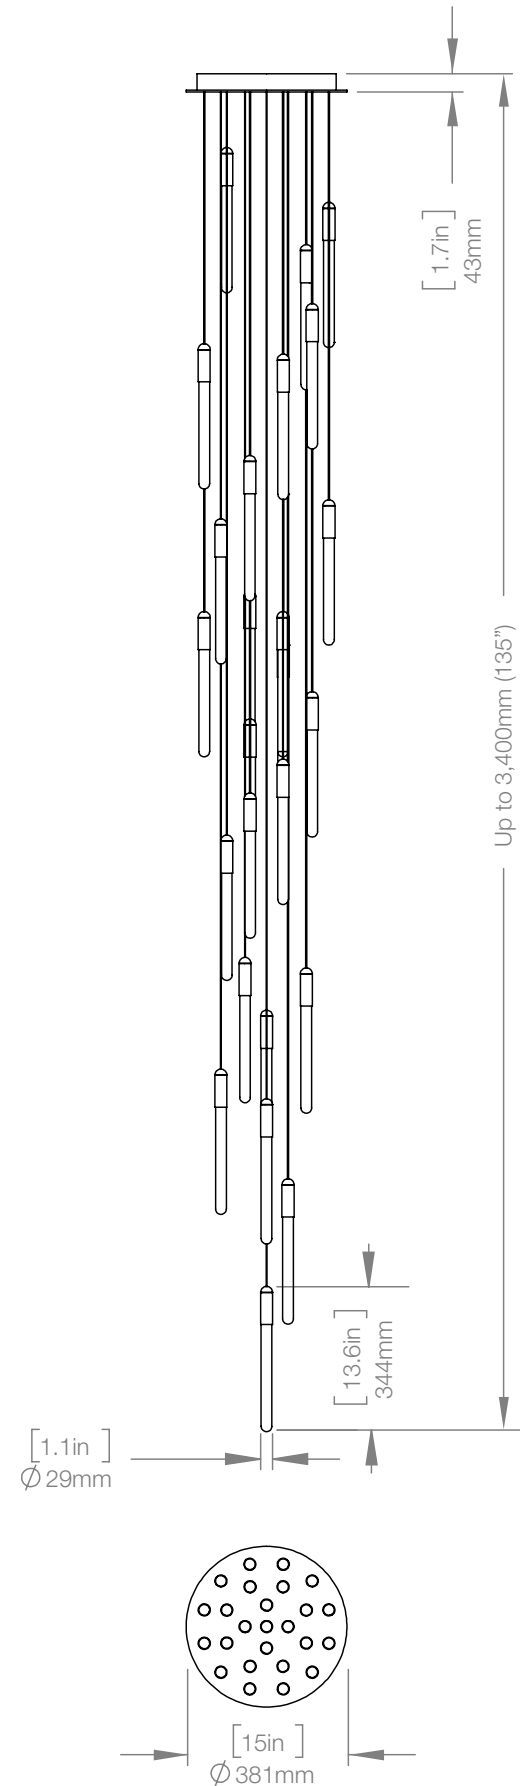

CASCADIA C25 ROUND

CODE CA-RD-COB-25
FINISH Brushed Copper

CODE CA-RD-BRB-25
FINISH Brushed Brass

CODE CA-RD-BKAN-25
FINISH Anodized Black

MATERIALS Copper, Brass, Aluminum
FINISH Copper, Brass, Black
LAMPING Intergrated LED
75W, 6250 lumen (dimmable)
Temperature 2700K

WEIGHT 38.1 lbs
CANOPY 15" (380mm) diameter
1.7" (43mm) deep
CABLE 120" (3050mm) Standard
Coax cable

VOLTAGE 120V and 240V

CUSTOM OPTIONS

CABLE Extra length available upon request
Please inquire for pricing