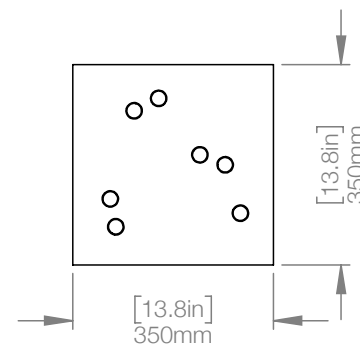

WEIGHT 40 lbs
CANOPY 23.2" (590mm) x 17.7" (450mm)
1.7" (43mm) deep

CABLE 120" (3050mm) Standard
Coax cable

VOLTAGE 120V and 240V

CUSTOM OPTIONS

CABLE Extra length available upon request
Please inquire for pricing