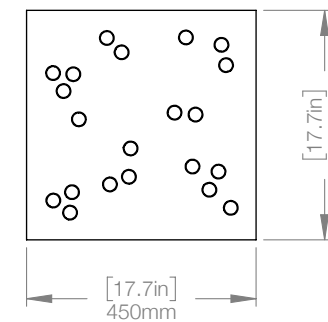

WEIGHT 18 lbs
CANOPY 13.8" (350mm) x 13.8" (350mm)
1.7" (43mm) deep

CABLE 120" (3050mm) Standard
Coax cable

VOLTAGE 120V and 240V

CUSTOM OPTIONS

CABLE Extra length available upon request
Please inquire for pricing