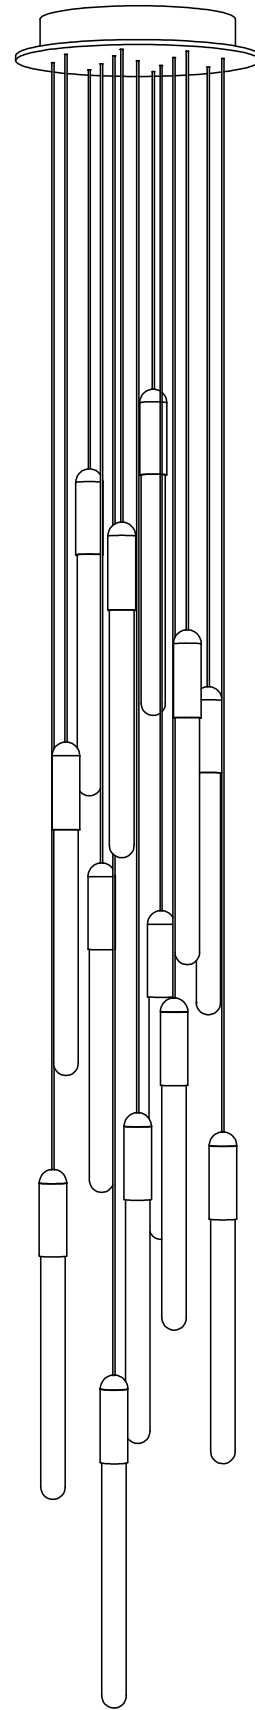

CASCADIA C13 ROUND

CODE CA-RD-COB-13
FINISH Brushed Copper

CODE CA-RD-BRB-13
FINISH Brushed Brass

CODE CA-RD-BKAN-13
FINISH Anodized Black

MATERIALS Copper, Brass, Aluminum
FINISH Copper, Brass, Black
LAMPING Intergrated LED
39W, 3250 lumen (dimmable)
Temperature 2700K

WEIGHT 19.4 lbs
CANOPY 10" (254mm) diameter
1.7" (43mm) deep
CABLE 120" (3050mm) Standard
Coax cable

VOLTAGE 120V and 240V

CUSTOM OPTIONS

CABLE Extra length available upon request
Please inquire for pricing