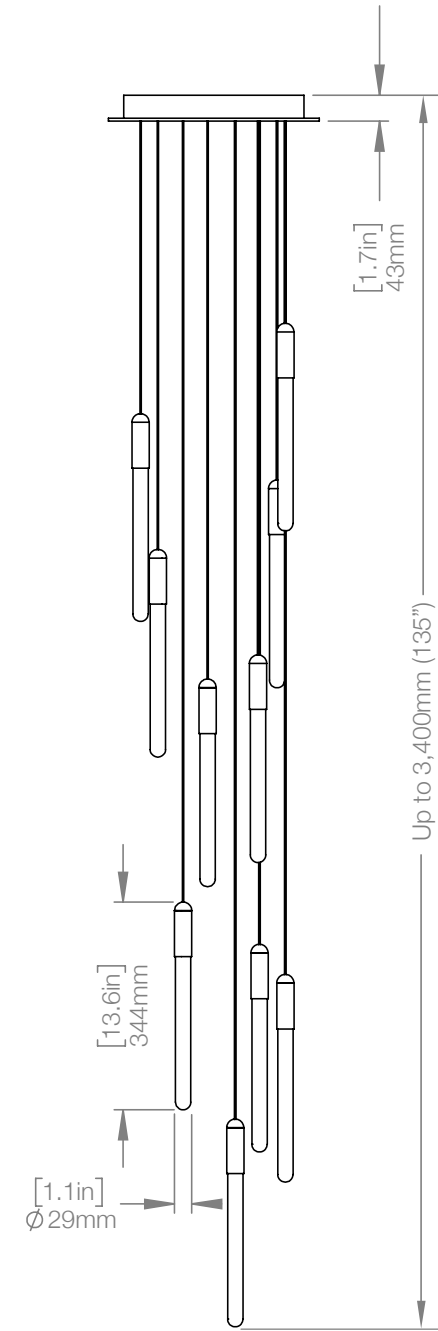

WEIGHT 27.2 lbs
CANOPY 17.7" (450mm) x 13.8" (350mm)
1.7" (43mm) deep

CABLE 120" (3050mm) Standard
Coax cable

VOLTAGE 120V and 240V

CUSTOM OPTIONS

CABLE Extra length available upon request
Please inquire for pricing

WEIGHT 33 lbs
CANOPY 23.2" (590mm) x 13.8" (350mm)
1.7" (43mm) deep

CABLE 120" (3050mm) Standard
Coax cable

VOLTAGE 120V and 240V

CUSTOM OPTIONS

CABLE Extra length available upon request
Please inquire for pricing

WEIGHT 40 lbs
CANOPY 23.2" (590mm) x 17.7" (450mm)
1.7" (43mm) deep

CABLE 120" (3050mm) Standard
Coax cable

VOLTAGE 120V and 240V

CUSTOM OPTIONS

CABLE Extra length available upon request
Please inquire for pricing

WEIGHT 12 lbs
CANOPY 13.8" (350mm) x 13.8" (350mm)
1.7" (43mm) deep

CABLE 120" (3050mm) Standard
Coax cable

VOLTAGE 120V and 240V

CUSTOM OPTIONS

CABLE Extra length available upon request
Please inquire for pricing