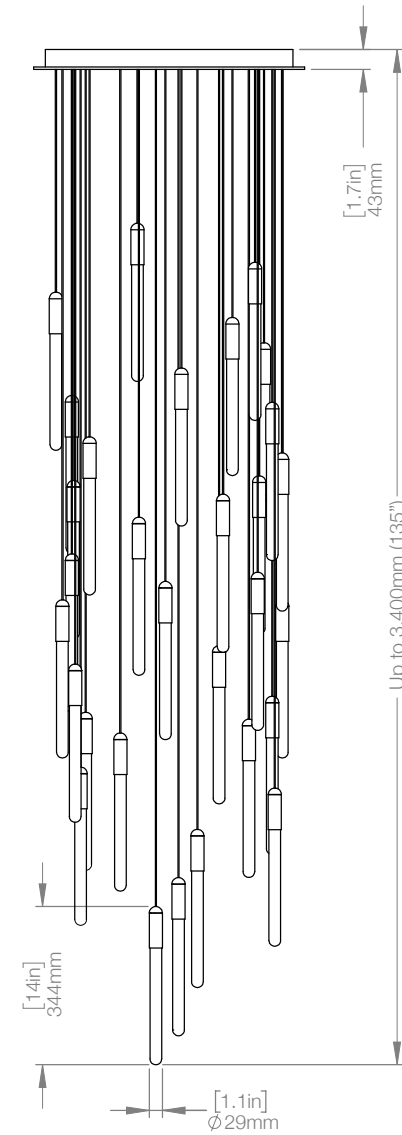

WEIGHT 16 lbs
CANOPY 13.8" (350mm) x 13.8" (350mm)
1.7" (43mm) deep

CABLE 120" (3050mm) Standard
Coax cable

VOLTAGE 120V and 240V

CUSTOM OPTIONS

CABLE Extra length available upon request
Please inquire for pricing

WEIGHT 18 lbs
CANOPY 13.8" (350mm) x 13.8" (350mm)
1.7" (43mm) deep

CABLE 120" (3050mm) Standard
Coax cable

VOLTAGE 120V and 240V

CUSTOM OPTIONS

CABLE Extra length available upon request
Please inquire for pricing

WEIGHT 28.8 lbs
CANOPY 17.7" (450mm) x 17.7" (450mm)
1.7" (43mm) deep

CABLE 120" (3050mm) Standard
Coax cable

VOLTAGE 120V and 240V

CUSTOM OPTIONS

CABLE Extra length available upon request
Please inquire for pricing

WEIGHT 42.8 lbs
CANOPY 23.2" (590mm) x 23.2" (590mm)
1.7" (43mm) deep

CABLE 120" (3050mm) Standard
Coax cable

VOLTAGE 120V and 240V

CUSTOM OPTIONS

CABLE Extra length available upon request
Please inquire for pricing