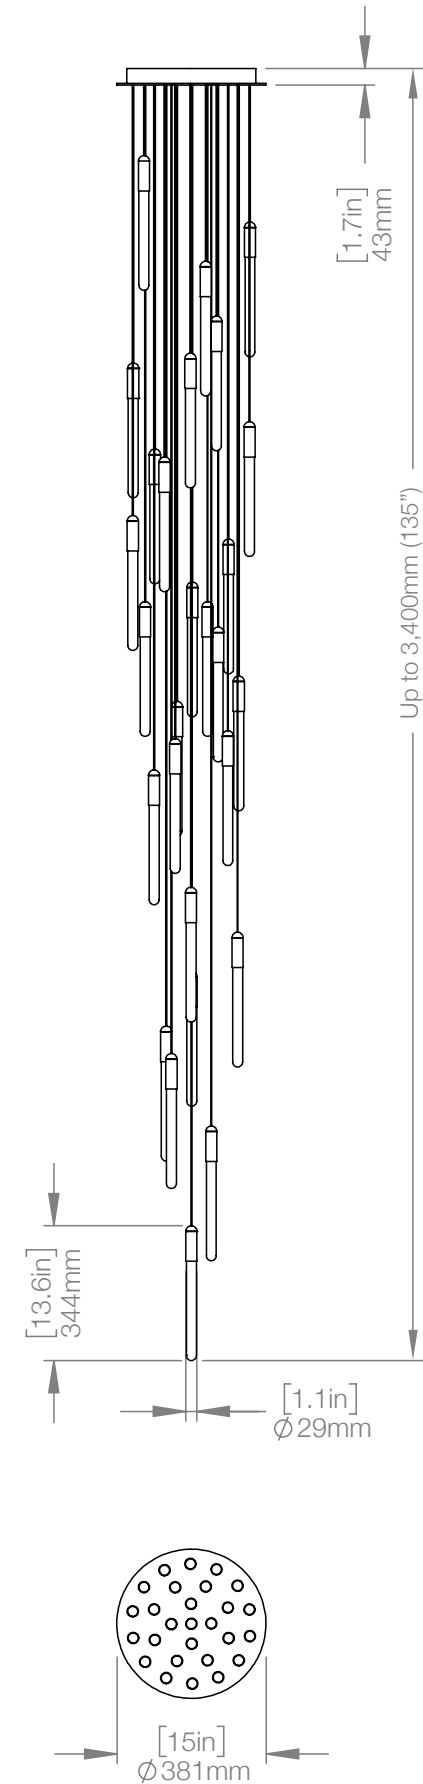

CASCADIA C27 ROUND

CODE CA-RD-COB-27

FINISH Brushed Copper

CODE CA-RD-BRB-27

FINISH Brushed Brass

CODE CA-RD-BKAN-27

FINISH Anodized Black

MATERIALS Copper, Brass, Aluminum
FINISH Copper, Brass, Black
LAMPING Intergrated LED
81W, 6750 lumen (dimmable)
Temperature 2700K

WEIGHT 40.1 lbs

CANOPY 15" (380mm) diameter
1.7" (43mm) deep

CABLE 120" (3050mm) Standard
Coax cable

VOLTAGE 120V and 240V

CUSTOM OPTIONS

CABLE Extra length available upon request
Please inquire for pricing

CASCADIA C27 ROUND

DESIGNED BY MATTHEW MCCORMICK

VANCOUVER, BC. CANADA
1 (888) 290-0840
INFO@MATTHEWMCCORMICK.CA

©2019 MATTHEW MCCORMICK STUDIO INC. ALL RIGHTS RESERVED
01-09-2019