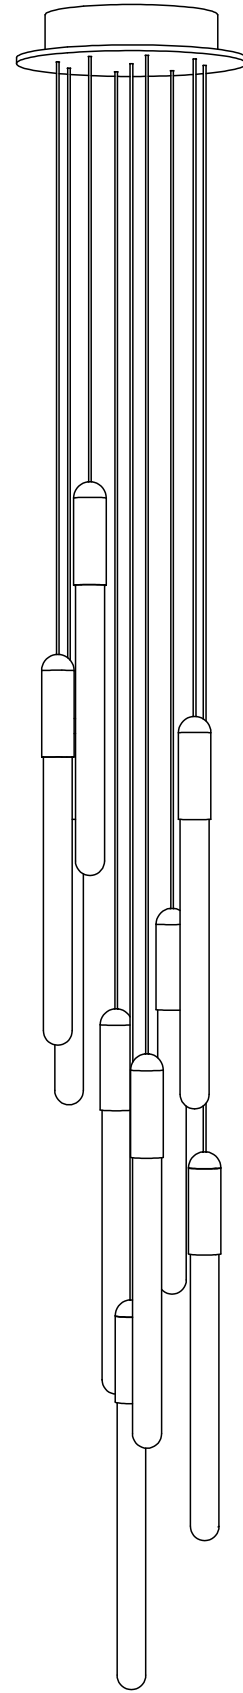

CASCADIA C9 ROUND

CODE CA-RD-COB-09
FINISH Brushed Copper

CODE CA-RD-BRB-09
FINISH Brushed Brass

CODE CA-RD-BKAN-09
FINISH Anodized Black

MATERIALS Copper, Brass, Aluminum
FINISH Copper, Brass, Black
LAMPING Intergrated LED
27W, 2250 lumen (dimmable)
Temperature 2700K

WEIGHT 13.3 lbs
CANOPY 8" (203mm) diameter
1.7" (43mm) deep

CABLE 120" (3050mm) Standard
Coax cable

VOLTAGE 120V and 240V

CUSTOM OPTIONS

CABLE Extra length available upon request
Please inquire for pricing