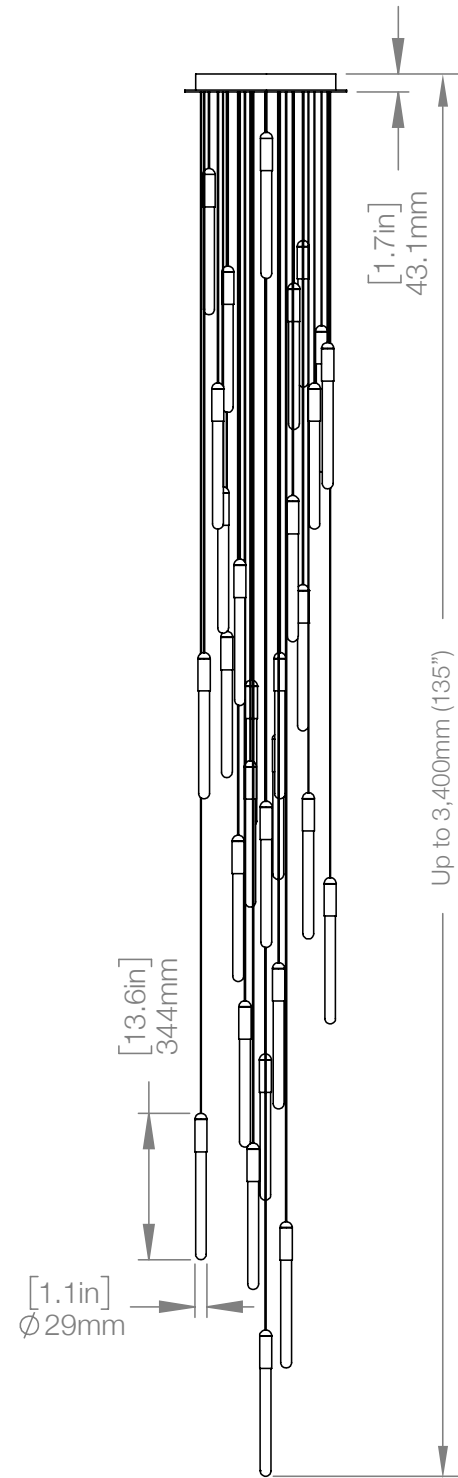

CASCADIA C30 ROUND

CODE CA-RD-COB-30
FINISH Brushed Copper

CODE CA-RD-BRB-30
FINISH Brushed Brass

CODE CA-RD-BKAN-30
FINISH Anodized Black

MATERIALS Copper, Brass, Aluminum
FINISH Copper, Brass, Black
LAMPING Intergrated LED
90W, 7500 lumen (dimmable)
Temperature 2700K

WEIGHT 43.1 lbs
CANOPY 15" (380mm) diameter
1.7" (43mm) deep
CABLE 120" (3050mm) Standard
Coax cable

VOLTAGE 120V and 240V

CUSTOM OPTIONS

CABLE Extra length available upon request
Please inquire for pricing