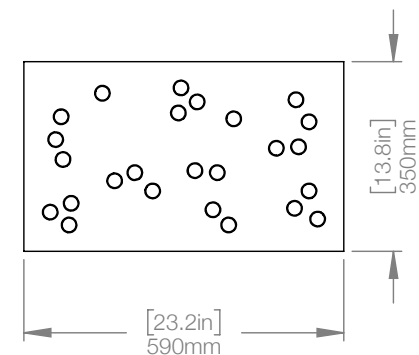

CASCADIA 25 RECTANGULAR

CODE CA-RE-COB-25
FINISH Brushed Copper

CODE CA-RE-BRB-25
FINISH Brushed Brass

CODE CA-RE-BKAN-25
FINISH Anodized Black

MATERIALS Copper, Brass, Aluminum
FINISH Copper, Brass, Black
LAMPING Intergrated LED
75W, 6250 lumen (dimmable)
Temperature 2700K

WEIGHT 33 lbs
CANOPY 23.2" (590mm) x 13.8" (350mm)
1.7" (43mm) deep

CABLE 120" (3050mm) Standard
Coax cable

VOLTAGE 120V and 240V

CUSTOM OPTIONS

CABLE Extra length available upon request
Please inquire for pricing