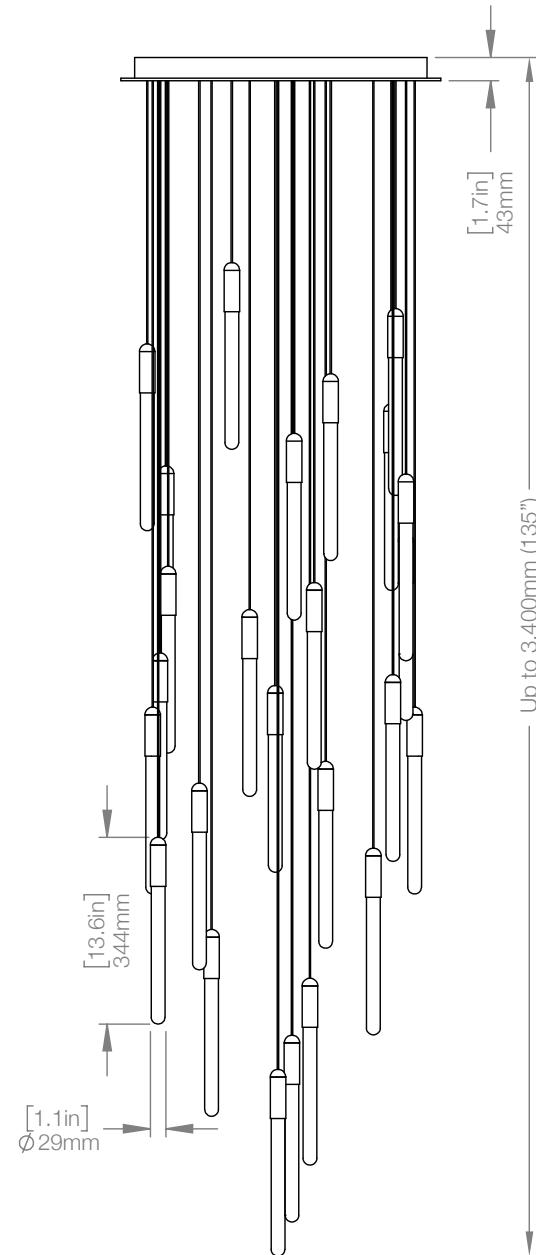

CASCADIA 25 RECTANGULAR

CODE CA-RE-COB-25
FINISH Brushed Copper

CODE CA-RE-BRB-25
FINISH Brushed Brass

CODE CA-RE-BKAN-25
FINISH Anodized Black

MATERIALS Copper, Brass, Aluminum
FINISH Copper, Brass, Black
LAMPING Intergrated LED
75W, 6250 lumen (dimmable)
Temperature 2700K

WEIGHT 33 lbs
CANOPY 23.2" (590mm) x 13.8" (350mm)
1.7" (43mm) deep

CABLE 120" (3050mm) Standard
Coax cable

VOLTAGE 120V and 240V

CUSTOM OPTIONS

CABLE Extra length available upon request
Please inquire for pricing