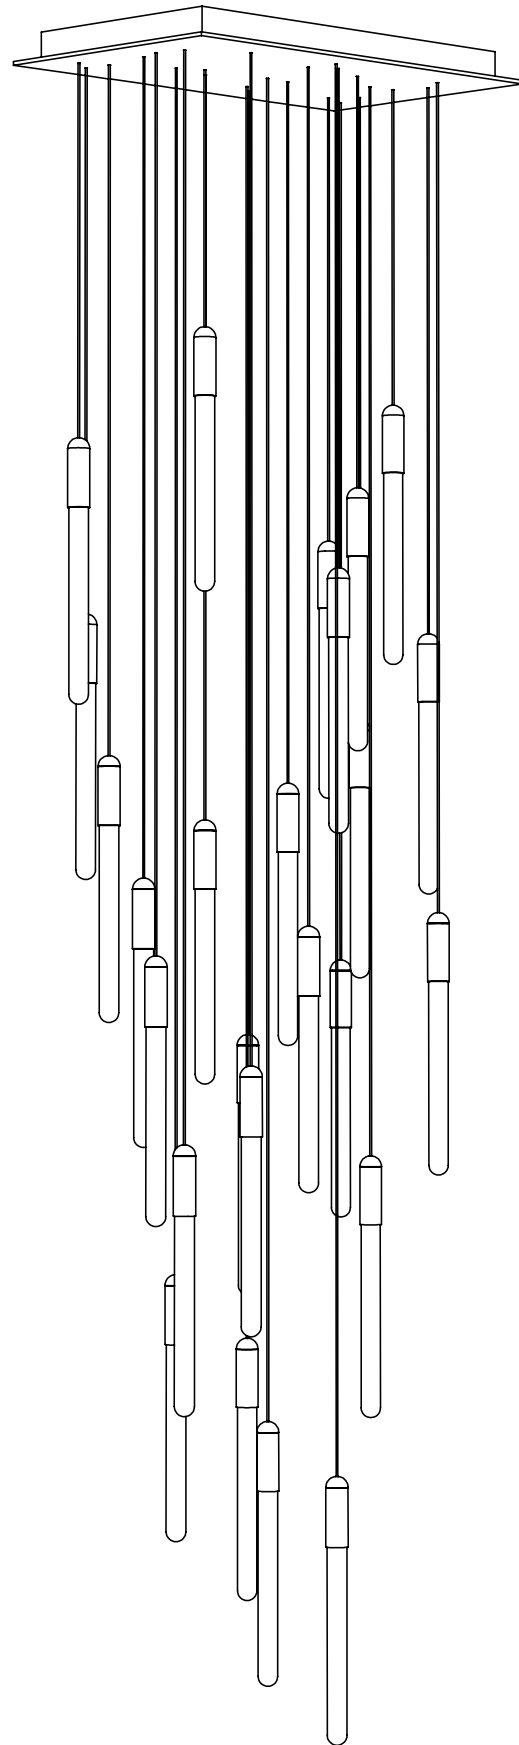

CASCADIA 25 RECTANGULAR

CODE CA-RE-COB-25
FINISH Brushed Copper

CODE CA-RE-BRB-25
FINISH Brushed Brass

CODE CA-RE-BKAN-25
FINISH Anodized Black

MATERIALS Copper, Brass, Aluminum
FINISH Copper, Brass, Black
LAMPING Intergrated LED
75W, 6250 lumen (dimmable)
Temperature 2700K

WEIGHT 33 lbs
CANOPY 23.2" (590mm) x 13.8" (350mm)
1.7" (43mm) deep

CABLE 120" (3050mm) Standard
Coax cable

VOLTAGE 120V and 240V

CUSTOM OPTIONS

CABLE Extra length available upon request
Please inquire for pricing