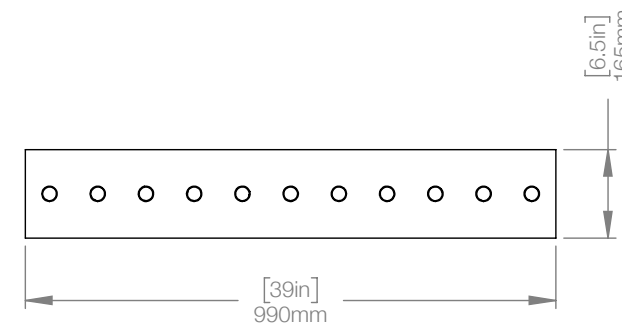

CASCADIA 11 LINEAR

CODE CA-LR-COB-11
FINISH Brushed Copper

CODE CA-LR-BRB-11
FINISH Brushed Brass

CODE CA-LR-BKAN-11
FINISH Anodized Black

MATERIALS Copper, Brass, Aluminum
FINISH Copper, Brass, Black
LAMPING Intergrated LED
33W, 2750 lumen (dimmable)
Temperature 2700K

WEIGHT 31.9 lbs
CANOPY 39" (990mm) x 6.5" (165mm)
1.7" (43mm) deep

CABLE 120" (3050mm) Standard
Coax cable

VOLTAGE 120V and 240V

CUSTOM OPTIONS

CABLE Extra length available upon request
Please inquire for pricing