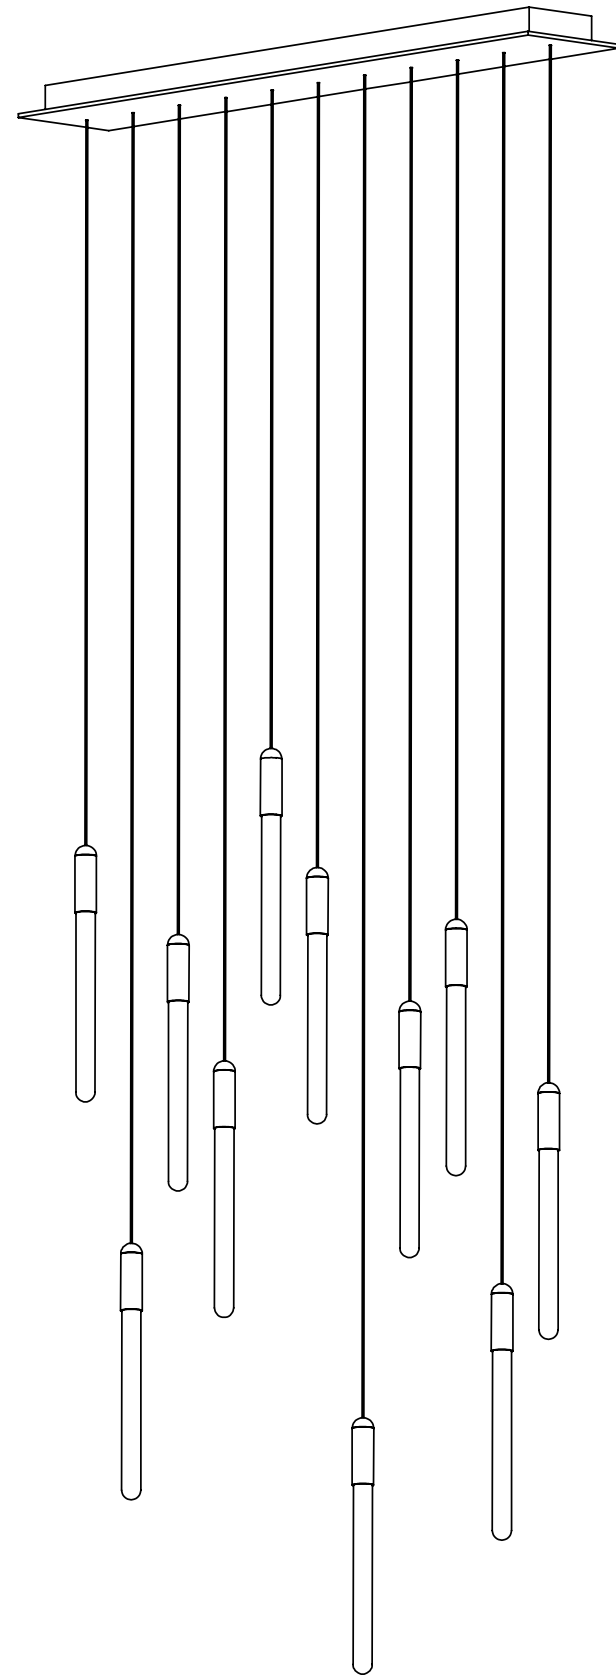

CASCADIA 11 LINEAR

CODE CA-LR-COB-11
FINISH Brushed Copper

CODE CA-LR-BRB-11
FINISH Brushed Brass

CODE CA-LR-BKAN-11
FINISH Anodized Black

MATERIALS Copper, Brass, Aluminum
FINISH Copper, Brass, Black
LAMPING Intergrated LED
33W, 2750 lumen (dimmable)
Temperature 2700K

WEIGHT 31.9 lbs
CANOPY 39" (990mm) x 6.5" (165mm)
1.7" (43mm) deep

CABLE 120" (3050mm) Standard
Coax cable

VOLTAGE 120V and 240V

CUSTOM OPTIONS

CABLE Extra length available upon request
Please inquire for pricing