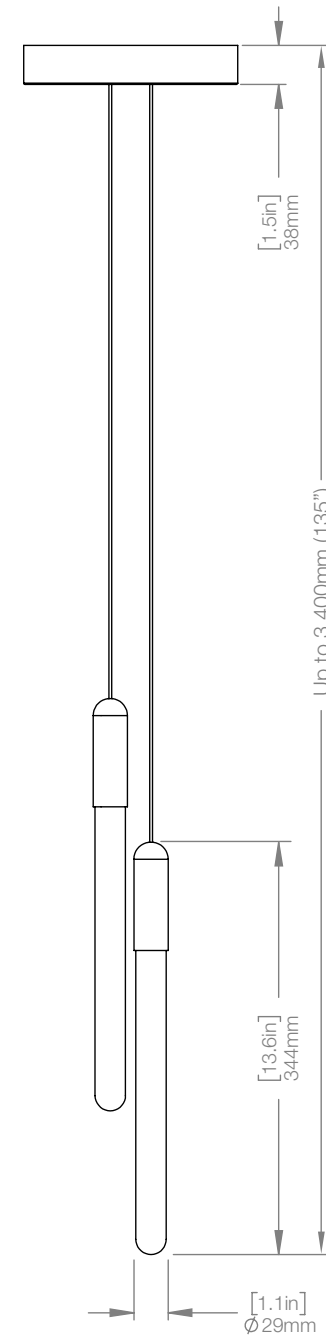

WEIGHT 1.4 lbs
CANOPY 7" (178mm) diameter
1.5" (38mm) deep

CABLE 120" (3050mm) Standard
Coax cable

VOLTAGE 120V and 240V

CUSTOM OPTIONS

CABLE Extra length available upon request
Please inquire for pricing

CANOPY 5" diameter + 1/4" depth available
for remote mounted fixtures upon
request

CASCADIA C2 ROUND

| | |
|--------|----------------|
| CODE | CA-RD-COB-02 |
| FINISH | Brushed Copper |

| | |
|--------|---------------|
| CODE | CA-RD-BRB-02 |
| FINISH | Brushed Brass |

| | |
|--------|---|
| WEIGHT | 2.4 lbs |
| CANOPY | 7" (178mm) diameter 1.5" (38mm) deep |

| | |
|-------|--------------------------------------|
| CABLE | 120" (3050mm) Standard Coax cable |
|-------|--------------------------------------|

CABLE 120" (3050mm) Standard
Coax cable

VOLTAGE 120V and 240V

CUSTOM OPTIONS

CABLE Extra length available upon request
Please inquire for pricing

CANOPY 5" diameter + 1/4" depth available
for remote mounted fixtures upon
request