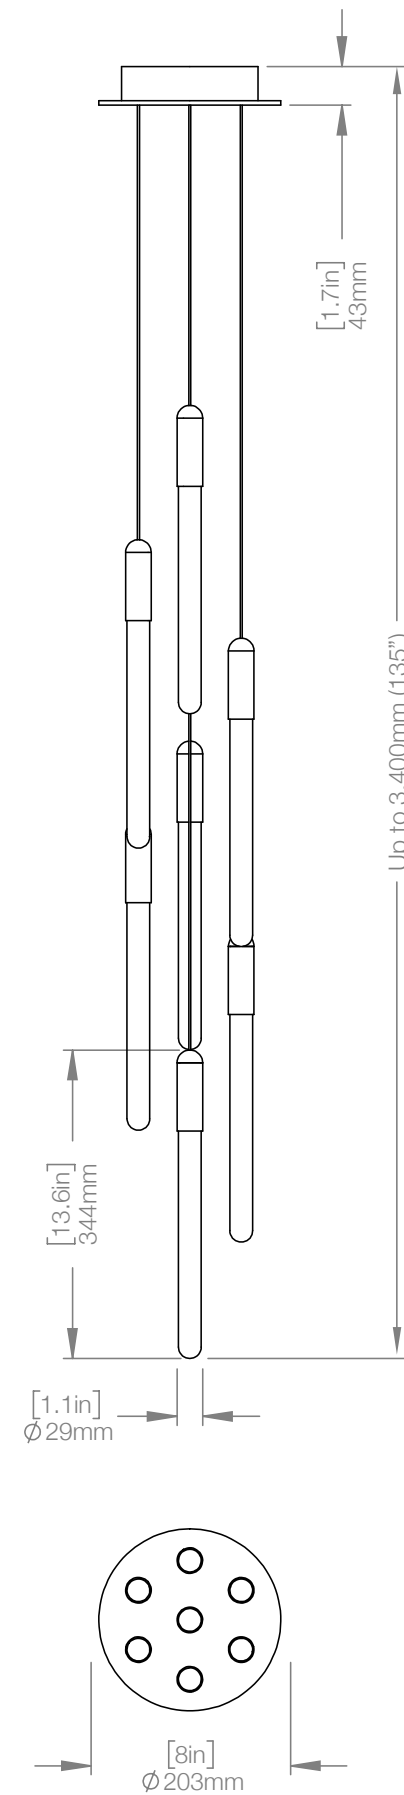

CASCADIA C7 ROUND

CODE CA-RD-COB-07
FINISH Brushed Copper

CODE CA-RD-BRB-07
FINISH Brushed Brass

CODE CA-RD-BKAN-07
FINISH Anodized Black

MATERIALS Copper, Brass, Aluminum
FINISH Copper, Brass, Black
LAMPING Intergrated LED
21W, 1750 lumen (dimmable)
Temperature 2700K

WEIGHT 11.3 lbs
CANOPY 8" (203mm) diameter
1.7" (43mm) deep

CABLE 120" (3050mm) Standard
Coax cable

VOLTAGE 120V and 240V

CUSTOM OPTIONS

CABLE Extra length available upon request
Please inquire for pricing

CASCADIA C7 ROUND

DESIGNED BY MATTHEW MCCORMICK

VANCOUVER, BC. CANADA
1 (888) 290-0840
INFO@MATTHEWMCCORMICK.CA

©2019 MATTHEW MCCORMICK STUDIO INC. ALL RIGHTS RESERVED
01-09-2019