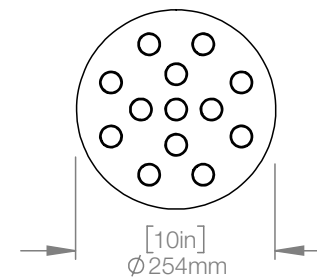

CASCADIA C13 ROUND

CODE CA-RD-COB-13
FINISH Brushed Copper

CODE CA-RD-BRB-13
FINISH Brushed Brass

CODE CA-RD-BKAN-13
FINISH Anodized Black

MATERIALS Copper, Brass, Aluminum
FINISH Copper, Brass, Black
LAMPING Intergrated LED
39W, 3250 lumen (dimmable)
Temperature 2700K

WEIGHT 19.4 lbs
CANOPY 10" (254mm) diameter
1.7" (43mm) deep
CABLE 120" (3050mm) Standard
Coax cable

VOLTAGE 120V and 240V

CUSTOM OPTIONS

CABLE Extra length available upon request
Please inquire for pricing