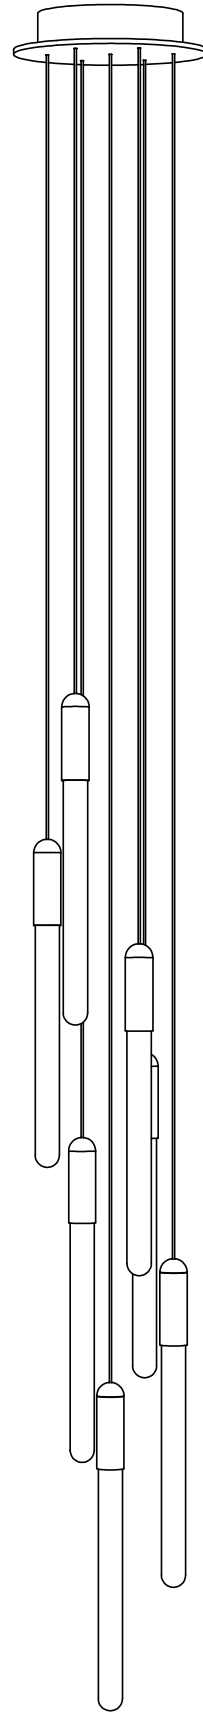

CASCADIA C7 ROUND

CODE CA-RD-COB-07
FINISH Brushed Copper

CODE CA-RD-BRB-07
FINISH Brushed Brass

CODE CA-RD-BKAN-07
FINISH Anodized Black

MATERIALS Copper, Brass, Aluminum
FINISH Copper, Brass, Black
LAMPING Intergrated LED
21W, 1750 lumen (dimmable)
Temperature 2700K

WEIGHT 11.3 lbs
CANOPY 8" (203mm) diameter
1.7" (43mm) deep

CABLE 120" (3050mm) Standard
Coax cable

VOLTAGE 120V and 240V

CUSTOM OPTIONS

CABLE Extra length available upon request
Please inquire for pricing

CASCADIA C7 ROUND

DESIGNED BY MATTHEW MCCORMICK

VANCOUVER, BC. CANADA
1 (888) 290-0840
INFO@MATTHEWMCCORMICK.CA

©2019 MATTHEW MCCORMICK STUDIO INC. ALL RIGHTS RESERVED
01-09-2019