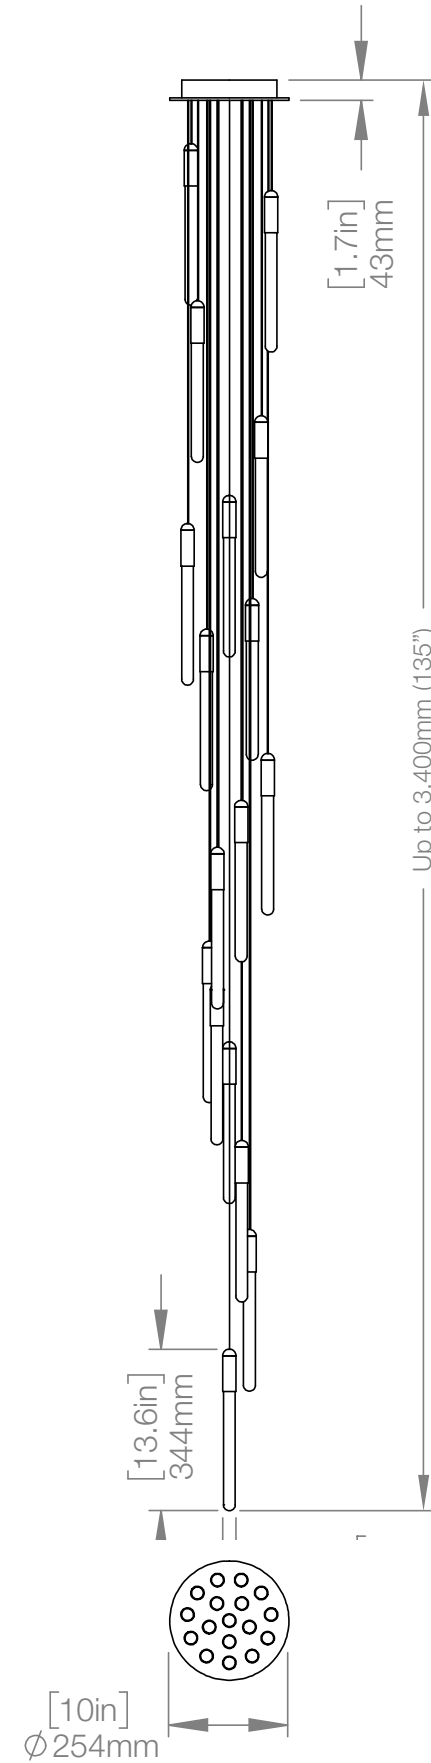

CASCADIA C17 ROUND

CODE CA-RD-COB-17
FINISH Brushed Copper

CODE CA-RD-BRB-17
FINISH Brushed Brass

CODE CA-RD-BKAN-17
FINISH Anodized Black

MATERIALS Copper, Brass, Aluminum
FINISH Copper, Brass, Black
LAMPING Intergrated LED
51W, 4250 lumen (dimmable)
Temperature 2700K

WEIGHT 23.4 lbs
CANOPY 10" (254mm) diameter
1.7" (43mm) deep
CABLE 120" (3050mm) Standard
Coax cable

VOLTAGE 120V and 240V

CUSTOM OPTIONS

CABLE Extra length available upon request
Please inquire for pricing

CASCADIA C17 ROUND

DESIGNED BY MATTHEW MCCORMICK

VANCOUVER, BC. CANADA
1 (888) 290-0840
INFO@MATTHEWMCCORMICK.CA

©2019 MATTHEW MCCORMICK STUDIO INC. ALL RIGHTS RESERVED
01-09-2019