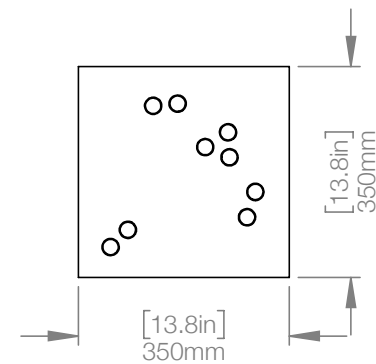

WEIGHT 12 lbs
CANOPY 13.8" (350mm) x 13.8" (350mm)
1.7" (43mm) deep

CABLE 120" (3050mm) Standard
Coax cable

VOLTAGE 120V and 240V

CUSTOM OPTIONS

CABLE Extra length available upon request
Please inquire for pricing