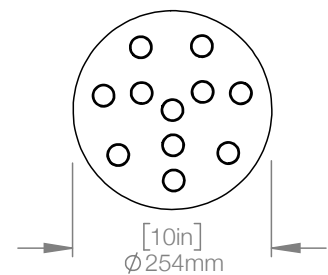

CASCADIA C11 ROUND

CODE CA-RD-COB-11
FINISH Brushed Copper

CODE CA-RD-BRB-11
FINISH Brushed Brass

CODE CA-RD-BKAN-11
FINISH Anodized Black

MATERIALS Copper, Brass, Aluminum
FINISH Copper, Brass, Black
LAMPING Intergrated LED
33W, 2750 lumen (dimmable)
Temperature 2700K

WEIGHT 17.4 lbs
CANOPY 10" (254mm) diameter
1.7" (43mm) deep
CABLE 120" (3050mm) Standard
Coax cable

VOLTAGE 120V and 240V

CUSTOM OPTIONS

CABLE Extra length available upon request
Please inquire for pricing