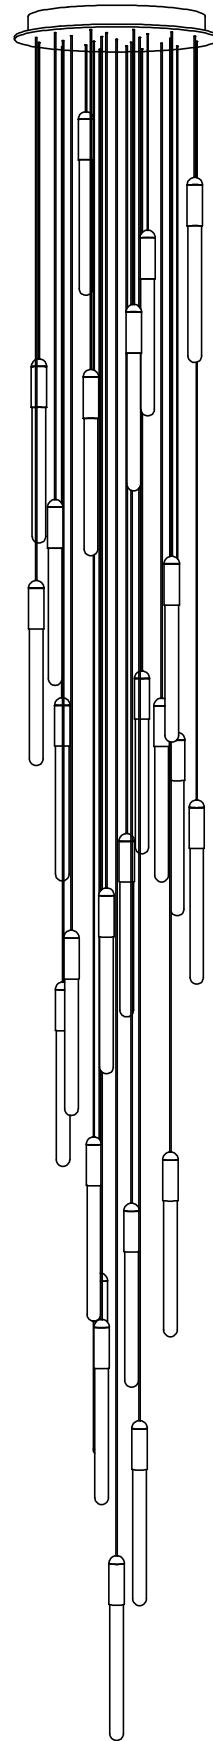

CASCADIA C25 ROUND

CODE CA-RD-COB-25
FINISH Brushed Copper

CODE CA-RD-BRB-25
FINISH Brushed Brass

CODE CA-RD-BKAN-25
FINISH Anodized Black

MATERIALS Copper, Brass, Aluminum
FINISH Copper, Brass, Black
LAMPING Intergrated LED
75W, 6250 lumen (dimmable)
Temperature 2700K

WEIGHT 38.1 lbs
CANOPY 15" (380mm) diameter
1.7" (43mm) deep
CABLE 120" (3050mm) Standard
Coax cable

VOLTAGE 120V and 240V

CUSTOM OPTIONS

CABLE Extra length available upon request
Please inquire for pricing