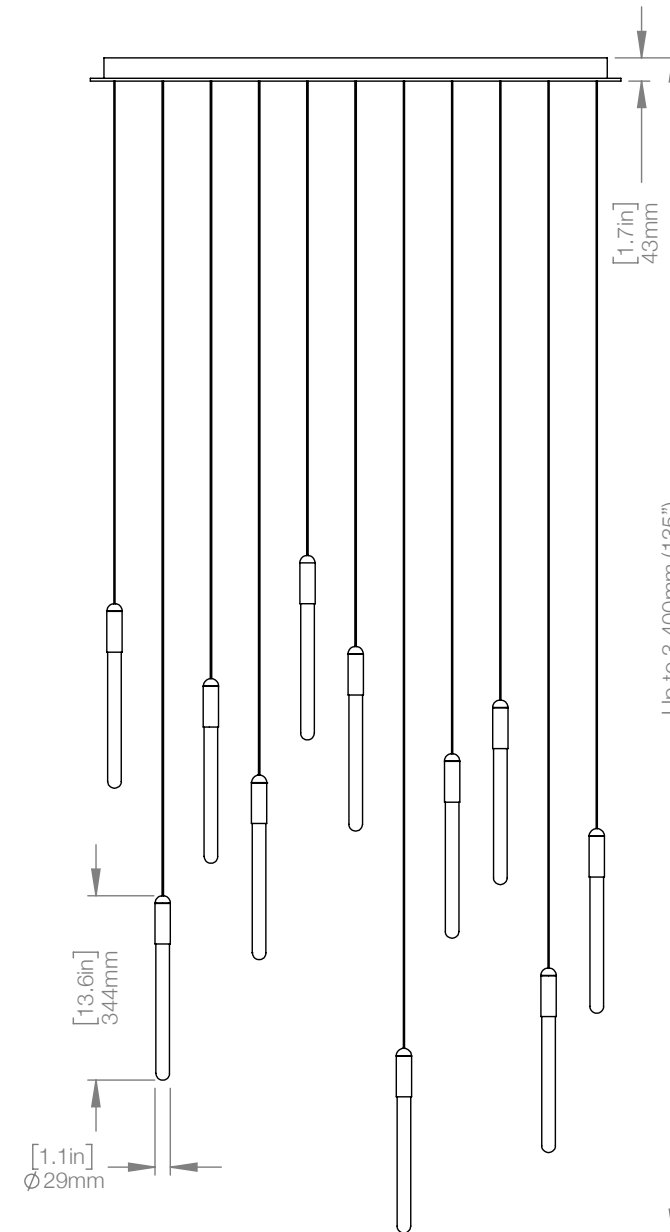

CASCADIA 11 LINEAR

CODE CA-LR-COB-11
FINISH Brushed Copper

CODE CA-LR-BRB-11
FINISH Brushed Brass

CODE CA-LR-BKAN-11
FINISH Anodized Black

MATERIALS Copper, Brass, Aluminum
FINISH Copper, Brass, Black
LAMPING Intergrated LED
33W, 2750 lumen (dimmable)
Temperature 2700K

WEIGHT 31.9 lbs
CANOPY 39" (990mm) x 6.5" (165mm)
1.7" (43mm) deep

CABLE 120" (3050mm) Standard
Coax cable

VOLTAGE 120V and 240V

CUSTOM OPTIONS

CABLE Extra length available upon request
Please inquire for pricing