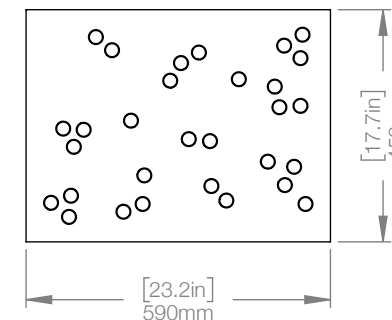

WEIGHT 33 lbs
CANOPY 23.2" (590mm) x 13.8" (350mm)
1.7" (43mm) deep

CABLE 120" (3050mm) Standard
Coax cable

VOLTAGE 120V and 240V

CUSTOM OPTIONS

CABLE Extra length available upon request
Please inquire for pricing