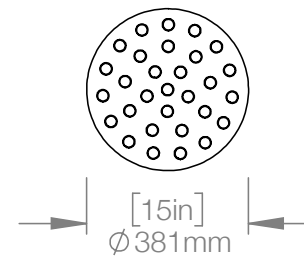

CASCADIA C30 ROUND

CODE CA-RD-COB-30
FINISH Brushed Copper

CODE CA-RD-BRB-30
FINISH Brushed Brass

CODE CA-RD-BKAN-30
FINISH Anodized Black

MATERIALS Copper, Brass, Aluminum
FINISH Copper, Brass, Black
LAMPING Intergrated LED
90W, 7500 lumen (dimmable)
Temperature 2700K

WEIGHT 43.1 lbs
CANOPY 15" (380mm) diameter
1.7" (43mm) deep
CABLE 120" (3050mm) Standard
Coax cable

VOLTAGE 120V and 240V

CUSTOM OPTIONS

CABLE Extra length available upon request
Please inquire for pricing