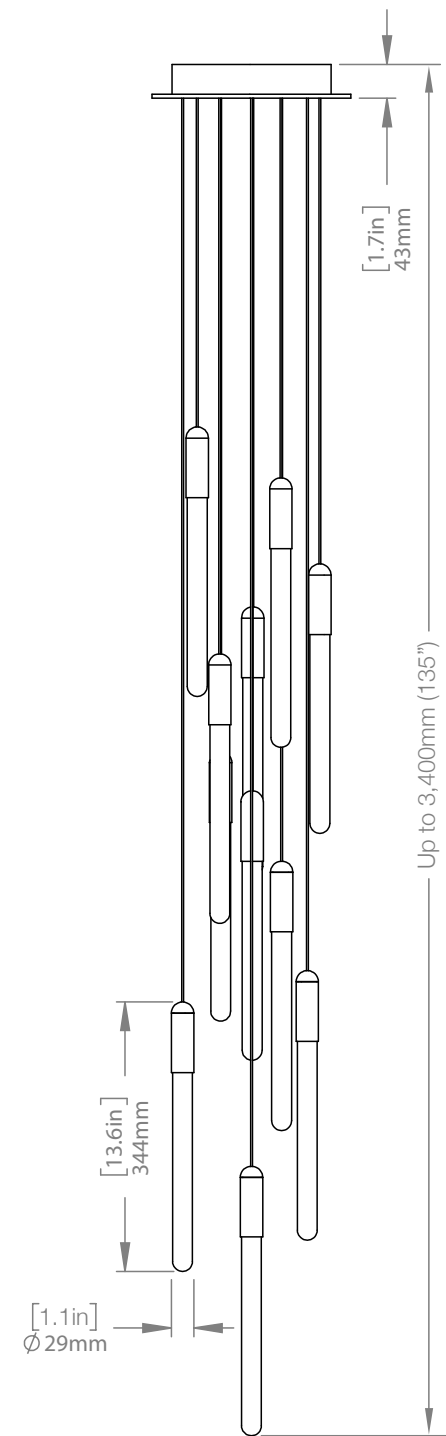

CASCADIA C11 ROUND

CODE CA-RD-COB-11
FINISH Brushed Copper

CODE CA-RD-BRB-11
FINISH Brushed Brass

CODE CA-RD-BKAN-11
FINISH Anodized Black

MATERIALS Copper, Brass, Aluminum
FINISH Copper, Brass, Black
LAMPING Intergrated LED
33W, 2750 lumen (dimmable)
Temperature 2700K

WEIGHT 17.4 lbs
CANOPY 10" (254mm) diameter
1.7" (43mm) deep
CABLE 120" (3050mm) Standard
Coax cable

VOLTAGE 120V and 240V

CUSTOM OPTIONS

CABLE Extra length available upon request
Please inquire for pricing