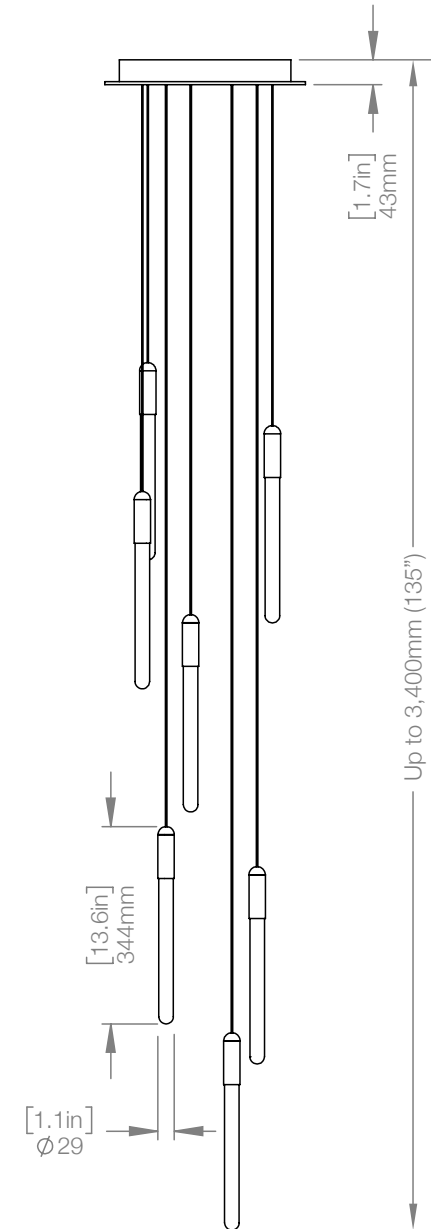

WEIGHT 27.2 lbs
CANOPY 17.7" (450mm) x 13.8" (350mm)
1.7" (43mm) deep

CABLE 120" (3050mm) Standard
Coax cable

VOLTAGE 120V and 240V

CUSTOM OPTIONS

CABLE Extra length available upon request
Please inquire for pricing

WEIGHT 33 lbs
CANOPY 23.2" (590mm) x 13.8" (350mm)
1.7" (43mm) deep

CABLE 120" (3050mm) Standard
Coax cable

VOLTAGE 120V and 240V

CUSTOM OPTIONS

CABLE Extra length available upon request
Please inquire for pricing

WEIGHT 40 lbs
CANOPY 23.2" (590mm) x 17.7" (450mm)
1.7" (43mm) deep

CABLE 120" (3050mm) Standard
Coax cable

VOLTAGE 120V and 240V

CUSTOM OPTIONS

CABLE Extra length available upon request
Please inquire for pricing

WEIGHT 12 lbs
CANOPY 13.8" (350mm) x 13.8" (350mm)
1.7" (43mm) deep

CABLE 120" (3050mm) Standard
Coax cable

VOLTAGE 120V and 240V

CUSTOM OPTIONS

CABLE Extra length available upon request
Please inquire for pricing