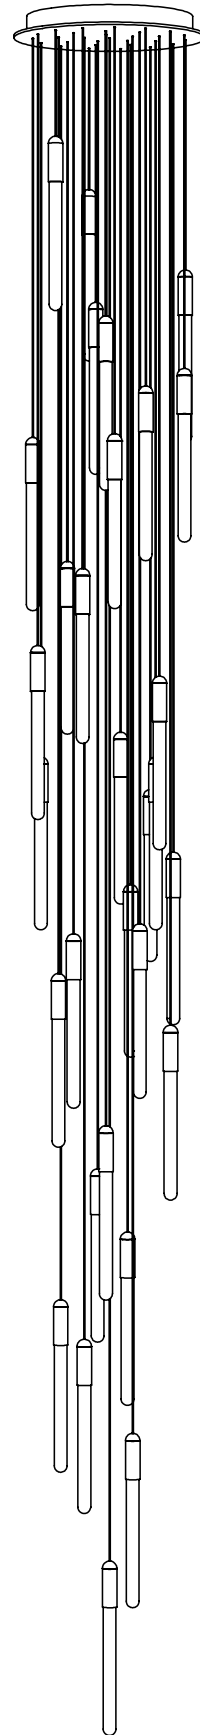

CASCADIA C30 ROUND

CODE CA-RD-COB-30
FINISH Brushed Copper

CODE CA-RD-BRB-30
FINISH Brushed Brass

CODE CA-RD-BKAN-30
FINISH Anodized Black

MATERIALS Copper, Brass, Aluminum
FINISH Copper, Brass, Black
LAMPING Intergrated LED
90W, 7500 lumen (dimmable)
Temperature 2700K

WEIGHT 43.1 lbs
CANOPY 15" (380mm) diameter
1.7" (43mm) deep
CABLE 120" (3050mm) Standard
Coax cable

VOLTAGE 120V and 240V

CUSTOM OPTIONS

CABLE Extra length available upon request
Please inquire for pricing