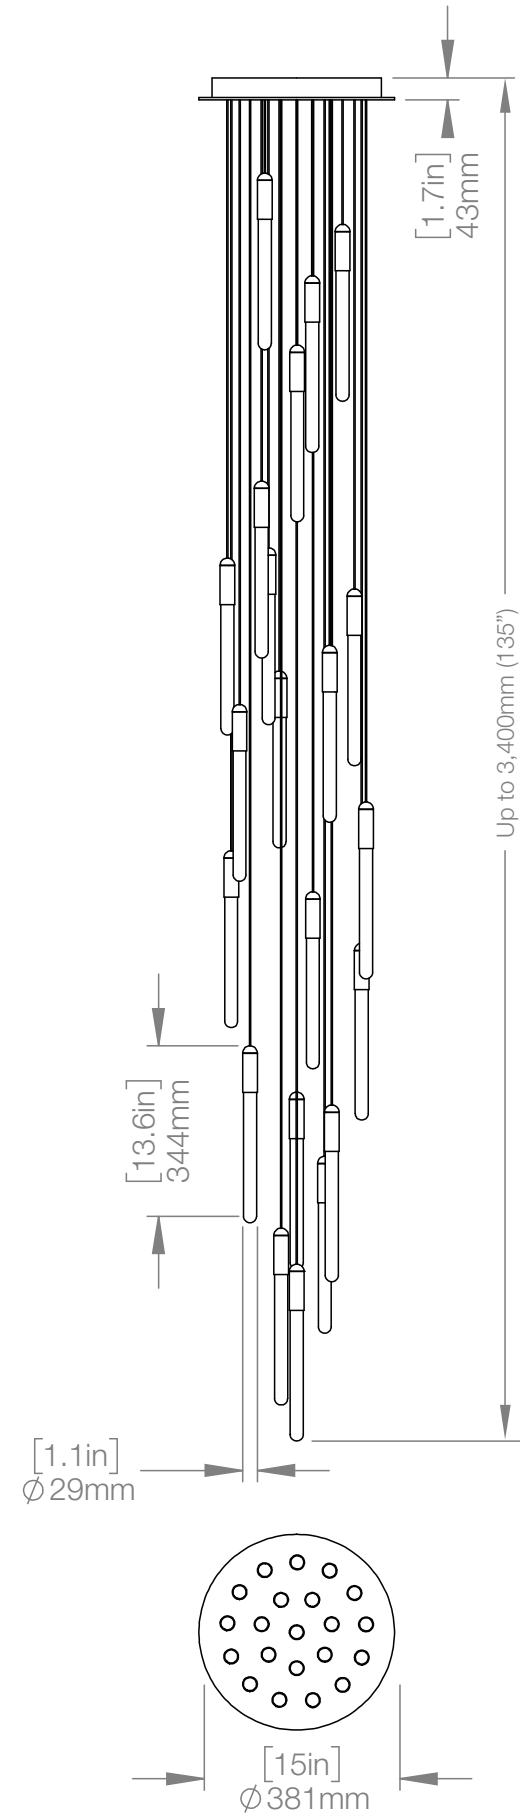

CASCADIA C21 ROUND

CODE CA-RD-COB-21
FINISH Brushed Copper

CODE CA-RD-BRB-21
FINISH Brushed Brass

CODE CA-RD-BKAN-21
FINISH Anodized Black

MATERIALS Copper, Brass, Aluminum
FINISH Copper, Brass, Black
LAMPING Intergrated LED
63W, 5250 lumen (dimmable)
Temperature 2700K

WEIGHT 34.1 lbs
CANOPY 15" (380mm) diameter
1.7" (43mm) deep
CABLE 120" (3050mm) Standard
Coax cable

VOLTAGE 120V and 240V

CUSTOM OPTIONS

CABLE Extra length available upon request
Please inquire for pricing