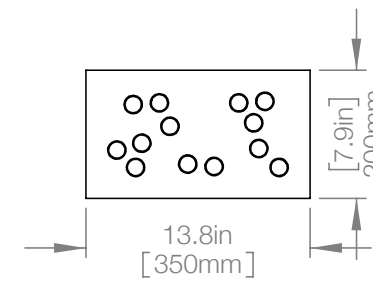

CASCADIA 13 RECTANGULAR

CODE CA-RE-COB-13
FINISH Brushed Copper

CODE CA-RE-BRB-13
FINISH Brushed Brass

CODE CA-RE-BKAN-13
FINISH Anodized Black

MATERIALS Copper, Brass, Aluminum
FINISH Copper, Brass, Black
LAMPING Intergrated LED
39W, 3250 lumen (dimmable)
Temperature 2700K

WEIGHT 16.1 lbs
CANOPY 13.8" (350mm) x 7.9" (200mm)
1.7" (43mm) deep

CABLE 120" (3050mm) Standard
Coax cable

VOLTAGE 120V and 240V

CUSTOM OPTIONS

CABLE Extra length available upon request
Please inquire for pricing