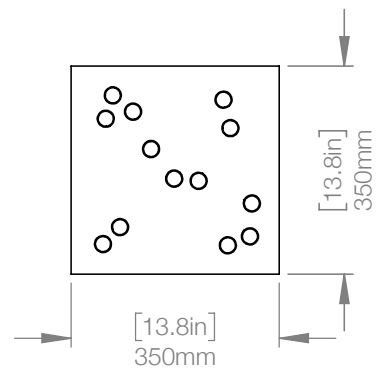

WEIGHT 16 lbs
CANOPY 13.8" (350mm) x 13.8" (350mm)
1.7" (43mm) deep

CABLE 120" (3050mm) Standard
Coax cable

VOLTAGE 120V and 240V

CUSTOM OPTIONS

CABLE Extra length available upon request
Please inquire for pricing