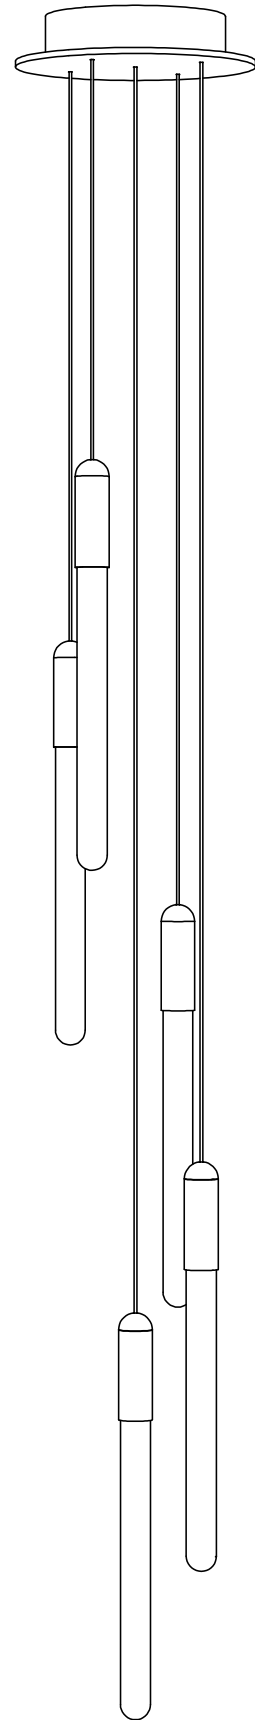

CANOPY 5" diameter + 1/4" depth available
for remote mounted fixtures upon
request

CASCADIA C2 ROUND

| | |
|--------|----------------|
| CODE | CA-RD-COB-02 |
| FINISH | Brushed Copper |

| | |
|--------|---------------|
| CODE | CA-RD-BRB-02 |
| FINISH | Brushed Brass |

| | |
|--------|---|
| CANOPY | 5" diameter + 1/4" depth available for remote mounted fixtures upon request |
|--------|---|

CASCADIA C3 ROUND

CODE CA-RD-COB-03
FINISH Brushed Copper

CODE CA-RD-BRB-03
FINISH Brushed Brass

CABLE 120" (3050mm) Standard
Coax cable

VOLTAGE 120V and 240V

CUSTOM OPTIONS

CABLE Extra length available upon request
Please inquire for pricing

CANOPY 5" diameter + 1/4" depth available
for remote mounted fixtures upon
request

CASCADIA C5 ROUND

| | |
|--------|----------------|
| CODE | CA-RD-COB-05 |
| FINISH | Brushed Copper |

| | |
|--------|---------------|
| CODE | CA-RD-BRB-05 |
| FINISH | Brushed Brass |

| | |
|--------|----------------|
| CODE | CA-RD-BKAN-05 |
| FINISH | Anodized Black |