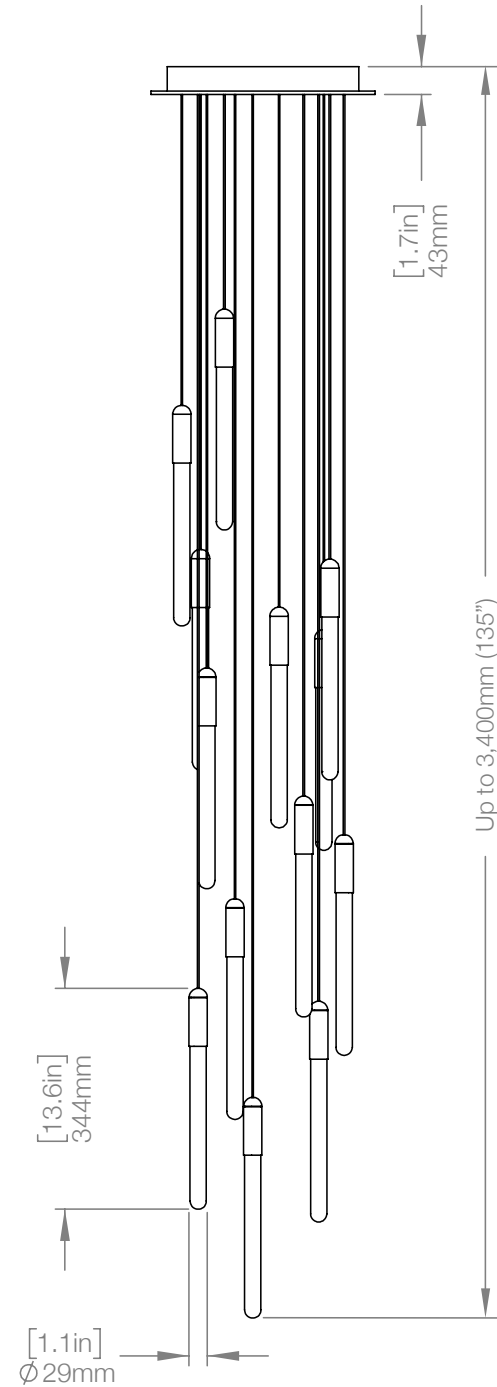

CASCADIA 13 RECTANGULAR

CODE CA-RE-COB-13
FINISH Brushed Copper

CODE CA-RE-BRB-13
FINISH Brushed Brass

CODE CA-RE-BKAN-13
FINISH Anodized Black

MATERIALS Copper, Brass, Aluminum
FINISH Copper, Brass, Black
LAMPING Intergrated LED
39W, 3250 lumen (dimmable)
Temperature 2700K

WEIGHT 16.1 lbs
CANOPY 13.8" (350mm) x 7.9" (200mm)
1.7" (43mm) deep

CABLE 120" (3050mm) Standard
Coax cable

VOLTAGE 120V and 240V

CUSTOM OPTIONS

CABLE Extra length available upon request
Please inquire for pricing