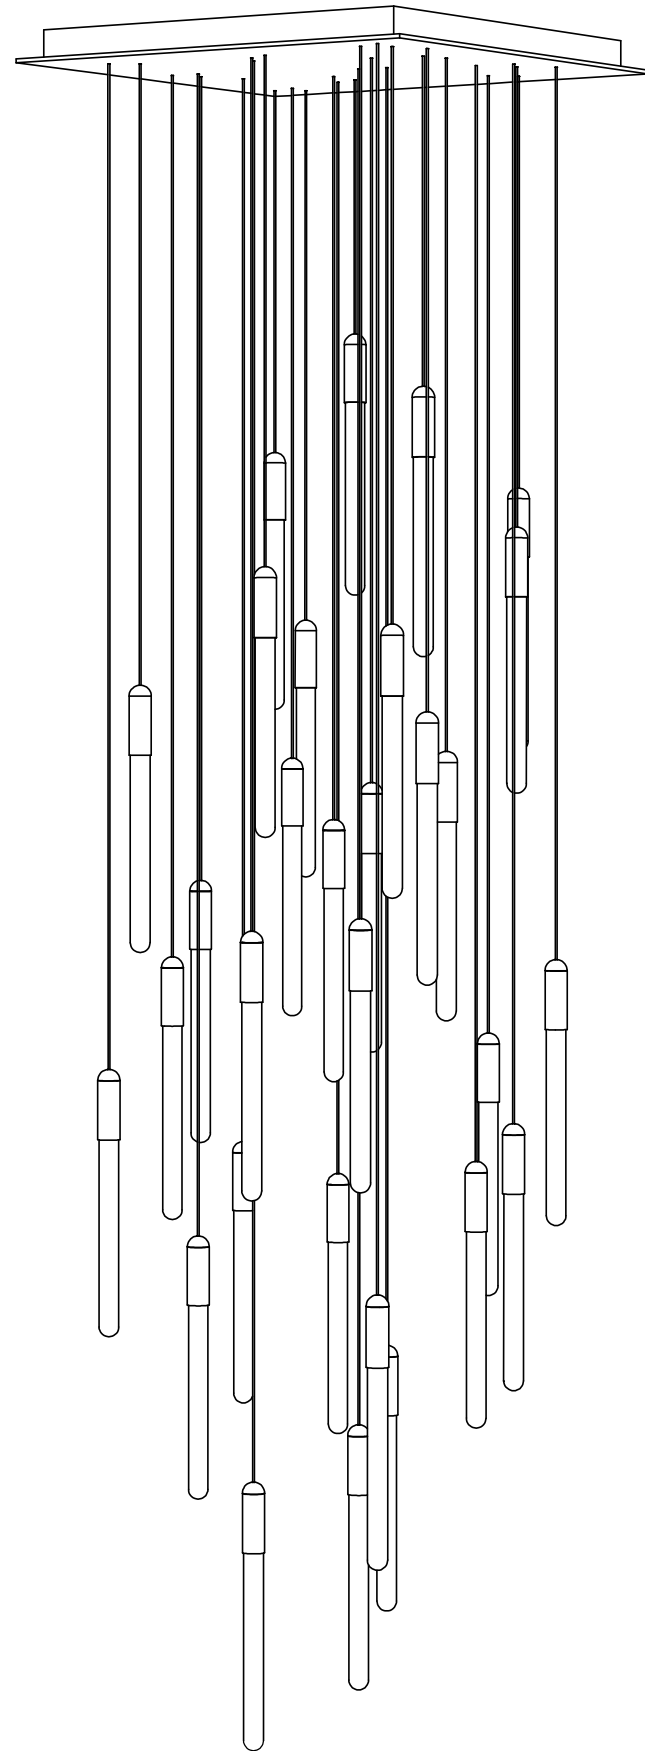

WEIGHT 28.8 lbs
CANOPY 17.7" (450mm) x 17.7" (450mm)
1.7" (43mm) deep

CABLE 120" (3050mm) Standard
Coax cable

VOLTAGE 120V and 240V

CUSTOM OPTIONS

CABLE Extra length available upon request
Please inquire for pricing