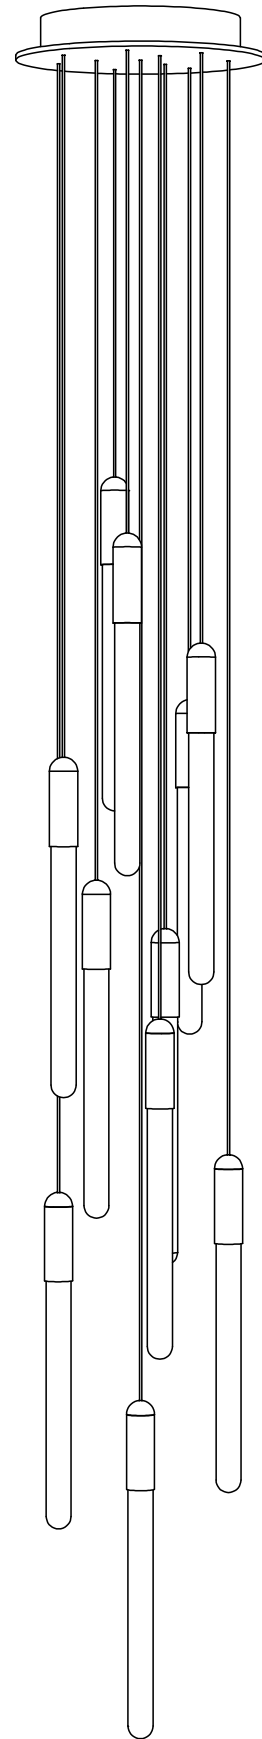

CASCADIA C11 ROUND

CODE CA-RD-COB-11
FINISH Brushed Copper

CODE CA-RD-BRB-11
FINISH Brushed Brass

CODE CA-RD-BKAN-11
FINISH Anodized Black

MATERIALS Copper, Brass, Aluminum
FINISH Copper, Brass, Black
LAMPING Intergrated LED
33W, 2750 lumen (dimmable)
Temperature 2700K

WEIGHT 17.4 lbs
CANOPY 10" (254mm) diameter
1.7" (43mm) deep
CABLE 120" (3050mm) Standard
Coax cable

VOLTAGE 120V and 240V

CUSTOM OPTIONS

CABLE Extra length available upon request
Please inquire for pricing