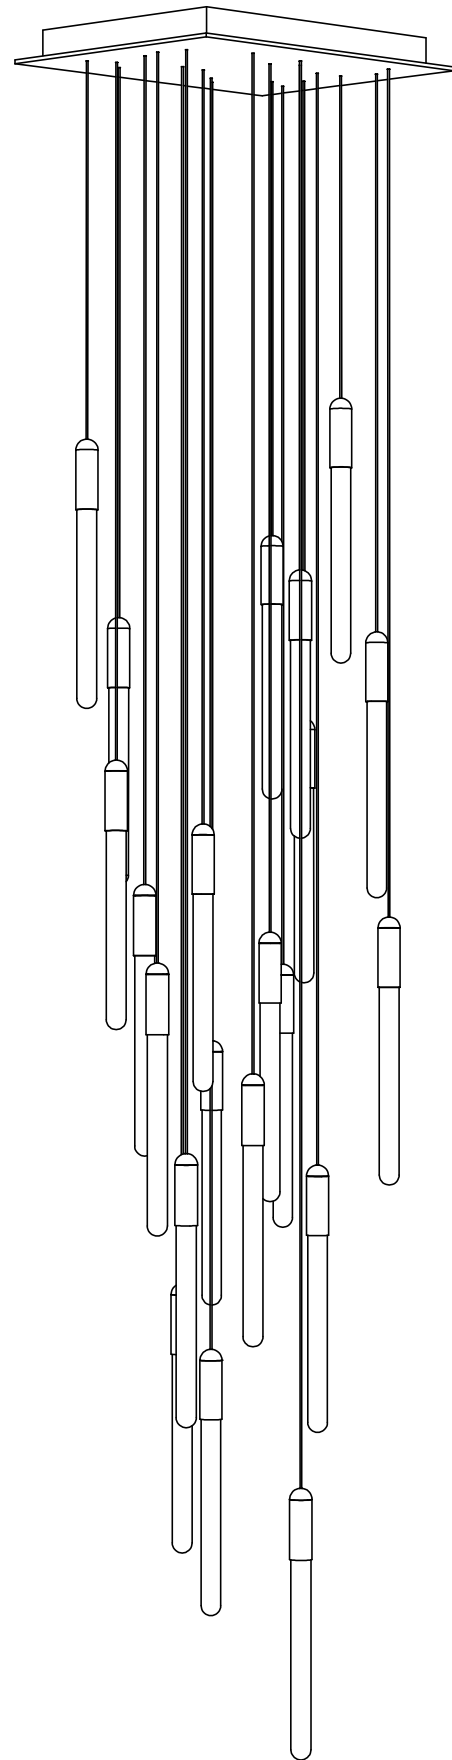

CASCADIA 21 RECTANGULAR

CODE CA-RE-COB-21
FINISH Brushed Copper

CODE CA-RE-BRB-21
FINISH Brushed Brass

CODE CA-RE-BKAN-21
FINISH Anodized Black

MATERIALS Copper, Brass, Aluminum
FINISH Copper, Brass, Black
LAMPING Intergrated LED
63W, 5250 lumen (dimmable)
Temperature 2700K

WEIGHT 27.2 lbs
CANOPY 17.7" (450mm) x 13.8" (350mm)
1.7" (43mm) deep

CABLE 120" (3050mm) Standard
Coax cable

VOLTAGE 120V and 240V

CUSTOM OPTIONS

CABLE Extra length available upon request
Please inquire for pricing

CASCADIA 21 RECTANGULAR

DESIGNED BY MATTHEW MCCORMICK

VANCOUVER, BC. CANADA
1 (888) 290-0840
INFO@MATTHEWMCCORMICK.CA

©2019 MATTHEW MCCORMICK STUDIO INC. ALL RIGHTS RESERVED
01-09-2019