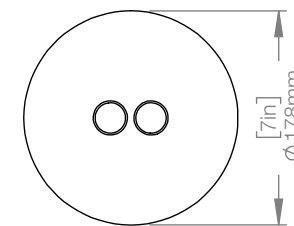

WEIGHT 1.4 lbs
CANOPY 7" (178mm) diameter
1.5" (38mm) deep

CABLE 120" (3050mm) Standard
Coax cable

VOLTAGE 120V and 240V

CUSTOM OPTIONS

CABLE Extra length available upon request
Please inquire for pricing

CANOPY 5" diameter + 1/4" depth available
for remote mounted fixtures upon
request

CASCADIA C2 ROUND

| | |
|--------|----------------|
| CODE | CA-RD-COB-02 |
| FINISH | Brushed Copper |

| | |
|--------|---------------|
| CODE | CA-RD-BRB-02 |
| FINISH | Brushed Brass |

| | |
|--------|---|
| WEIGHT | 2.4 lbs |
| CANOPY | 7" (178mm) diameter 1.5" (38mm) deep |

| | |
|-------|--------------------------------------|
| CABLE | 120" (3050mm) Standard Coax cable |
|-------|--------------------------------------|