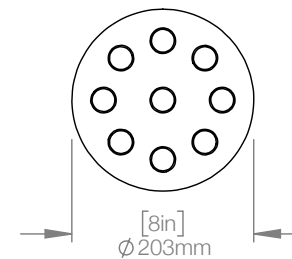

CASCADIA C9 ROUND

CODE CA-RD-COB-09
FINISH Brushed Copper

CODE CA-RD-BRB-09
FINISH Brushed Brass

CODE CA-RD-BKAN-09
FINISH Anodized Black

MATERIALS Copper, Brass, Aluminum
FINISH Copper, Brass, Black
LAMPING Intergrated LED
27W, 2250 lumen (dimmable)
Temperature 2700K

WEIGHT 13.3 lbs
CANOPY 8" (203mm) diameter
1.7" (43mm) deep

CABLE 120" (3050mm) Standard
Coax cable

VOLTAGE 120V and 240V

CUSTOM OPTIONS

CABLE Extra length available upon request
Please inquire for pricing