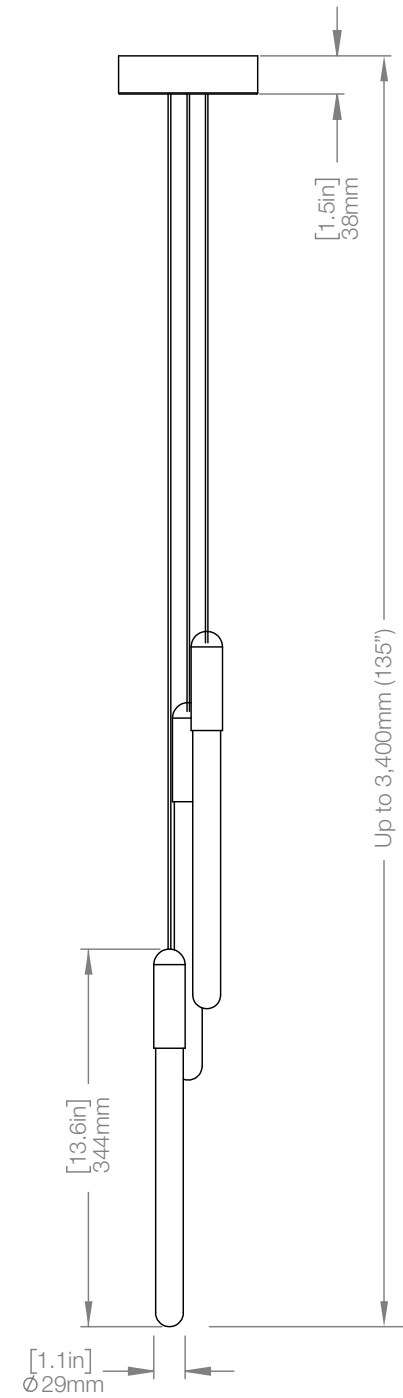

CASCADIA C3 ROUND

CODE CA-RD-COB-03
FINISH Brushed Copper

CODE CA-RD-BRB-03
FINISH Brushed Brass

CODE CA-RD-BKAN-03
FINISH Anodized Black

MATERIALS Copper, Brass, Aluminum
FINISH Copper, Brass, Black
LAMPING Intergrated LED
9W, 750 lumen (dimnable)
Temperature 2700K

WEIGHT 3.4 lbs
CANOPY 7" (178mm) diameter
1.5" (38mm) deep

CABLE 120" (3050mm) Standard
Coax cable

VOLTAGE 120V and 240V

CUSTOM OPTIONS

CABLE Extra length available upon request
Please inquire for pricing

CANOPY 5" diameter + 1/4" depth available
for remote mounted fixtures upon
request