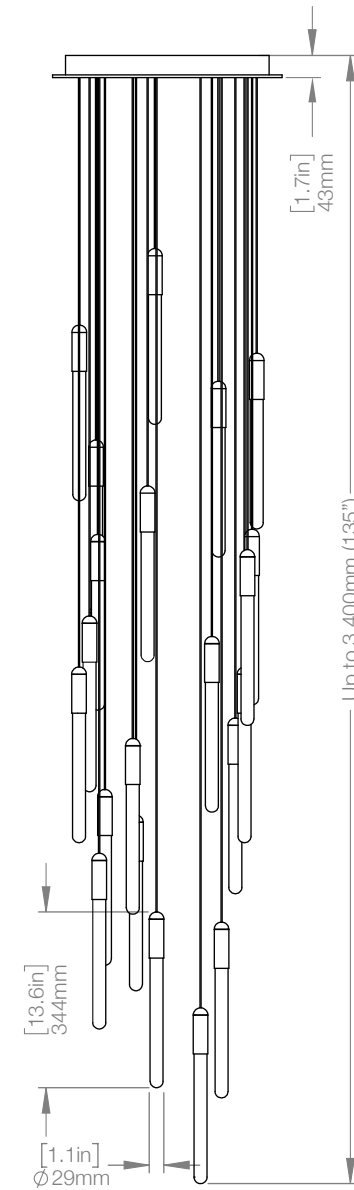

WEIGHT 14 lbs
CANOPY 13.8" (350mm) x 13.8" (350mm)
1.7" (43mm) deep

CABLE 120" (3050mm) Standard
Coax cable

VOLTAGE 120V and 240V

CUSTOM OPTIONS

CABLE Extra length available upon request
Please inquire for pricing

WEIGHT 16 lbs
CANOPY 13.8" (350mm) x 13.8" (350mm)
1.7" (43mm) deep

CABLE 120" (3050mm) Standard
Coax cable

VOLTAGE 120V and 240V

CUSTOM OPTIONS

CABLE Extra length available upon request
Please inquire for pricing

WEIGHT 18 lbs
CANOPY 13.8" (350mm) x 13.8" (350mm)
1.7" (43mm) deep

CABLE 120" (3050mm) Standard
Coax cable

VOLTAGE 120V and 240V

CUSTOM OPTIONS

CABLE Extra length available upon request
Please inquire for pricing

WEIGHT 28.8 lbs
CANOPY 17.7" (450mm) x 17.7" (450mm)
1.7" (43mm) deep

CABLE 120" (3050mm) Standard
Coax cable

VOLTAGE 120V and 240V

CUSTOM OPTIONS

CABLE Extra length available upon request
Please inquire for pricing