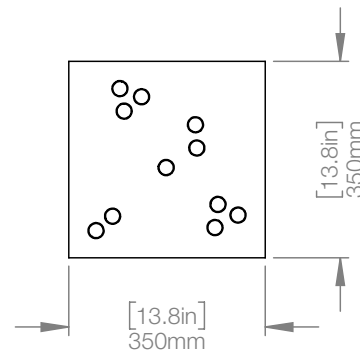

WEIGHT 14 lbs
CANOPY 13.8" (350mm) x 13.8" (350mm)
1.7" (43mm) deep

CABLE 120" (3050mm) Standard
Coax cable

VOLTAGE 120V and 240V

CUSTOM OPTIONS

CABLE Extra length available upon request
Please inquire for pricing