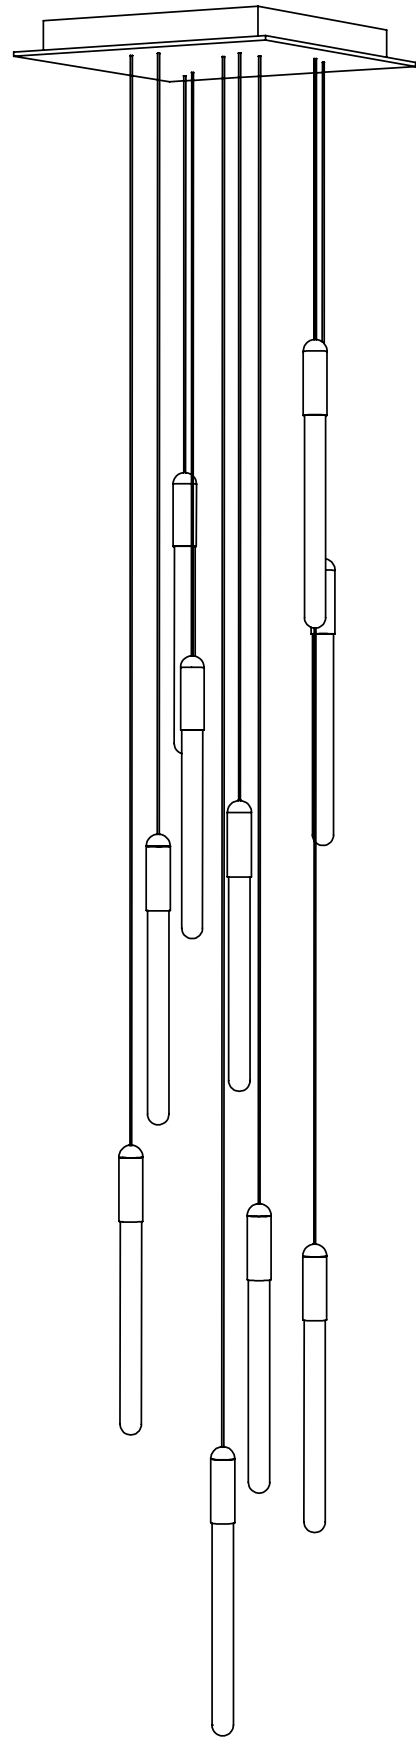

WEIGHT 12 lbs
CANOPY 13.8" (350mm) x 13.8" (350mm)
1.7" (43mm) deep

CABLE 120" (3050mm) Standard
Coax cable

VOLTAGE 120V and 240V

CUSTOM OPTIONS

CABLE Extra length available upon request
Please inquire for pricing