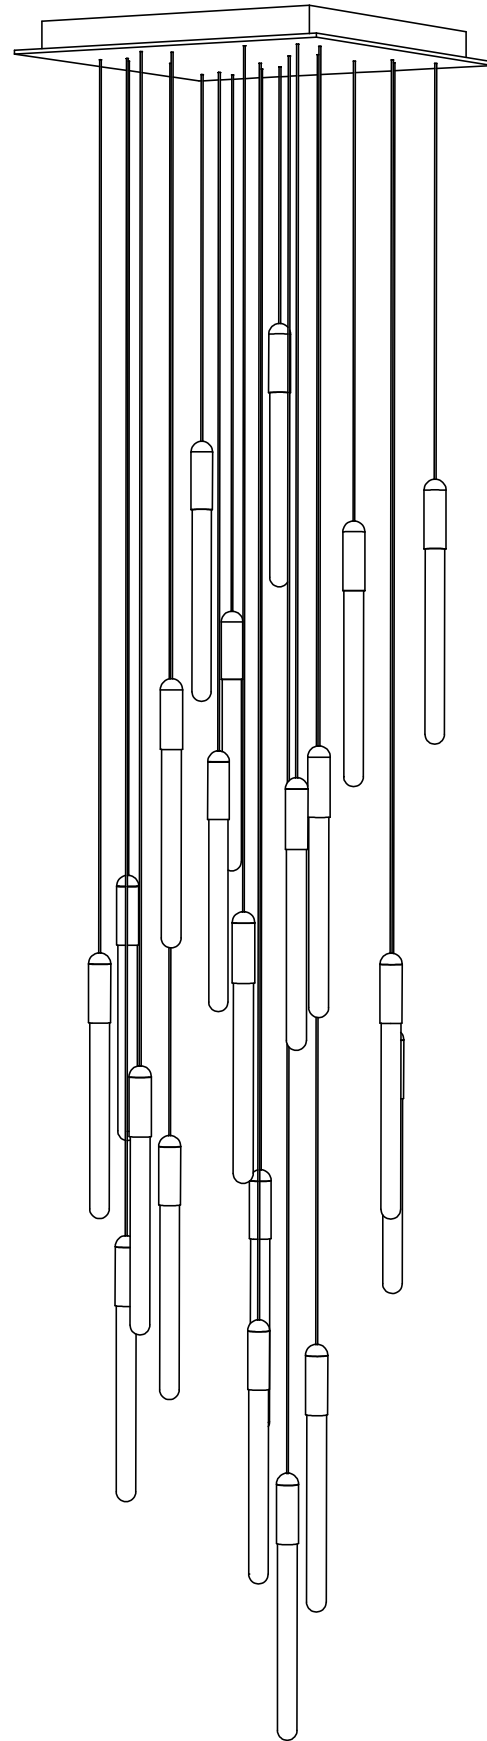

WEIGHT 18 lbs
CANOPY 13.8" (350mm) x 13.8" (350mm)
1.7" (43mm) deep

CABLE 120" (3050mm) Standard
Coax cable

VOLTAGE 120V and 240V

CUSTOM OPTIONS

CABLE Extra length available upon request
Please inquire for pricing