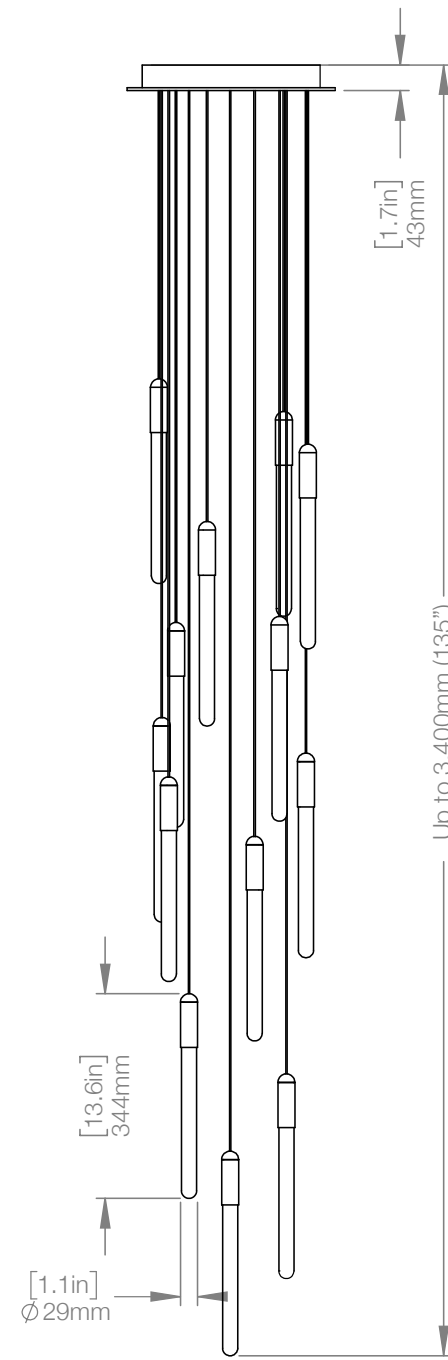

WEIGHT 40 lbs
CANOPY 23.2" (590mm) x 17.7" (450mm)
1.7" (43mm) deep

CABLE 120" (3050mm) Standard
Coax cable

VOLTAGE 120V and 240V

CUSTOM OPTIONS

CABLE Extra length available upon request
Please inquire for pricing

WEIGHT 12 lbs
CANOPY 13.8" (350mm) x 13.8" (350mm)
1.7" (43mm) deep

CABLE 120" (3050mm) Standard
Coax cable

VOLTAGE 120V and 240V

CUSTOM OPTIONS

CABLE Extra length available upon request
Please inquire for pricing

WEIGHT 14 lbs
CANOPY 13.8" (350mm) x 13.8" (350mm)
1.7" (43mm) deep

CABLE 120" (3050mm) Standard
Coax cable

VOLTAGE 120V and 240V

CUSTOM OPTIONS

CABLE Extra length available upon request
Please inquire for pricing

WEIGHT 16 lbs
CANOPY 13.8" (350mm) x 13.8" (350mm)
1.7" (43mm) deep

CABLE 120" (3050mm) Standard
Coax cable

VOLTAGE 120V and 240V

CUSTOM OPTIONS

CABLE Extra length available upon request
Please inquire for pricing