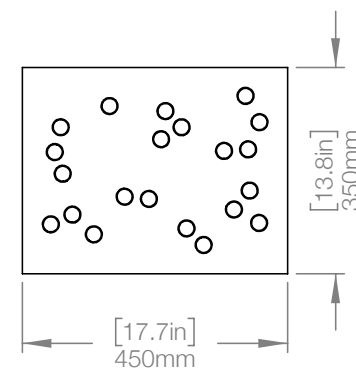

CASCADIA 21 RECTANGULAR

CODE CA-RE-COB-21
FINISH Brushed Copper

CODE CA-RE-BRB-21
FINISH Brushed Brass

CODE CA-RE-BKAN-21
FINISH Anodized Black

MATERIALS Copper, Brass, Aluminum
FINISH Copper, Brass, Black
LAMPING Intergrated LED
63W, 5250 lumen (dimmable)
Temperature 2700K

WEIGHT 27.2 lbs
CANOPY 17.7" (450mm) x 13.8" (350mm)
1.7" (43mm) deep

CABLE 120" (3050mm) Standard
Coax cable

VOLTAGE 120V and 240V

CUSTOM OPTIONS

CABLE Extra length available upon request
Please inquire for pricing

CASCADIA 21 RECTANGULAR

DESIGNED BY MATTHEW MCCORMICK

VANCOUVER, BC. CANADA
1 (888) 290-0840
INFO@MATTHEWMCCORMICK.CA

©2019 MATTHEW MCCORMICK STUDIO INC. ALL RIGHTS RESERVED
01-09-2019