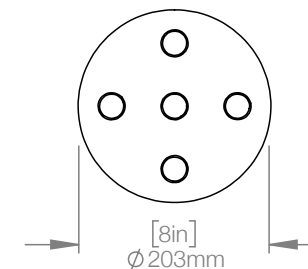

CASCADIA C5 ROUND

CODE	CA-RD-COB-05
FINISH	Brushed Copper

CODE	CA-RD-BRB-05
FINISH	Brushed Brass

CODE	CA-RD-BKAN-05
FINISH	Anodized Black

MATERIALS	Copper, Brass, Aluminum
FINISH	Copper, Brass, Black
LAMPING	Integrated LED 15W, 1250 lumen (dimmable) Temperature 2700K

WEIGHT	9.3 lbs
CANOPY	8" (203mm) diameter 1.7" (43mm) deep

CABLE	120" (3050mm) Standard Coax cable

VOLTAGE	120V and 240V

CUSTOM OPTIONS

CABLE	Extra length available upon request <i>Please inquire for pricing</i>