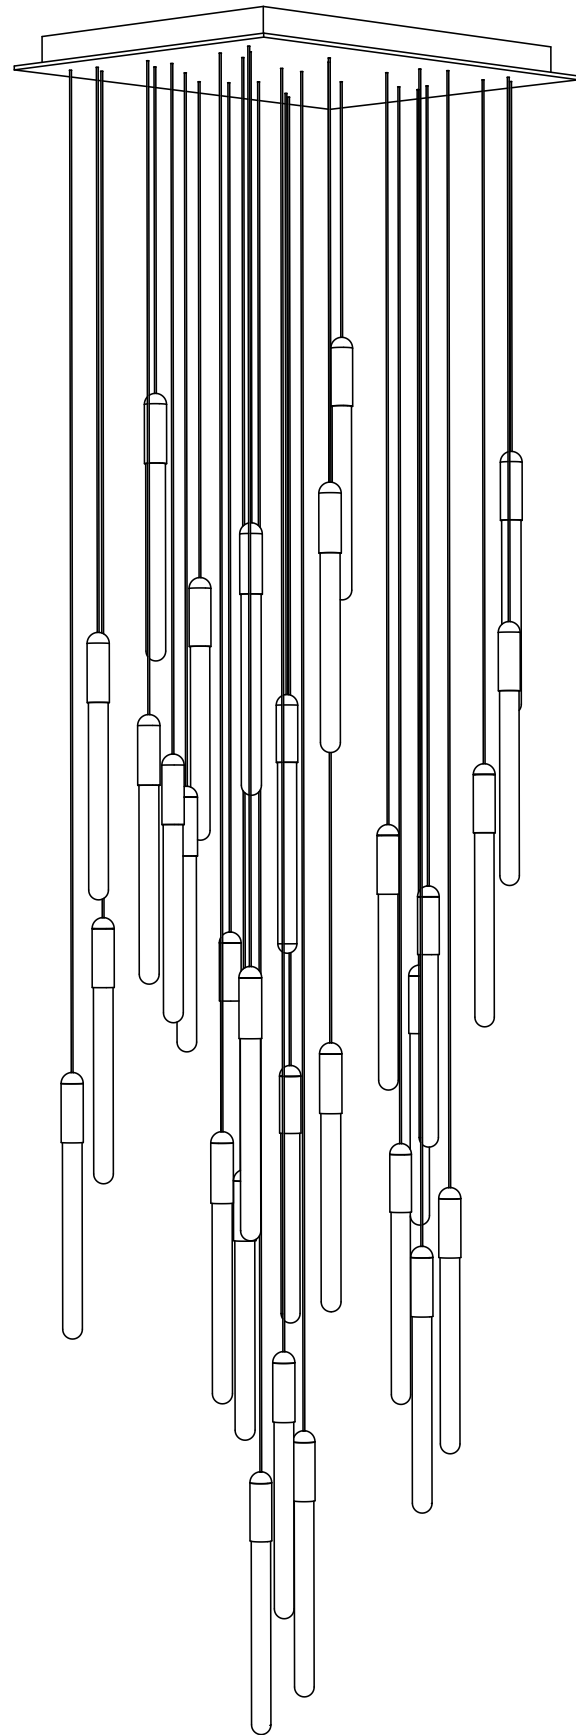

WEIGHT 33 lbs
CANOPY 23.2" (590mm) x 13.8" (350mm)
1.7" (43mm) deep

CABLE 120" (3050mm) Standard
Coax cable

VOLTAGE 120V and 240V

CUSTOM OPTIONS

CABLE Extra length available upon request
Please inquire for pricing