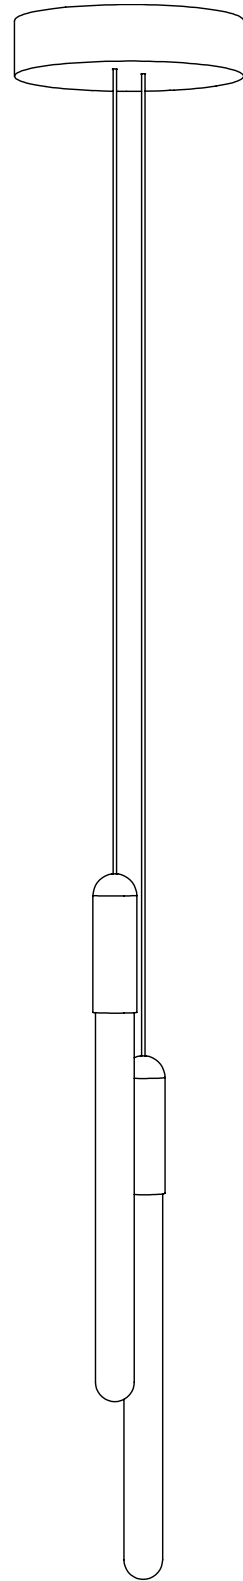

CASCADIA C1 ROUND

CODE CA-RD-COB-01
FINISH Brushed Copper

CODE CA-RD-BRB-01
FINISH Brushed Brass

CODE CA-RD-BKAN-01
FINISH Anodized Black

MATERIALS Copper, Brass, Aluminum
FINISH Copper, Brass, Black
LAMPING Intergrated LED
3W, 250 lumen (dimnable)
Temperature 2700K

WEIGHT 1.4 lbs
CANOPY 7" (178mm) diameter
1.5" (38mm) deep

CABLE 120" (3050mm) Standard
Coax cable

VOLTAGE 120V and 240V

CUSTOM OPTIONS

CABLE Extra length available upon request
Please inquire for pricing

CANOPY 5" diameter + 1/4" depth available
for remote mounted fixtures upon
request

CASCADIA C2 ROUND

| | |
|--------|----------------|
| CODE | CA-RD-COB-02 |
| FINISH | Brushed Copper |

| | |
|--------|---------------|
| CODE | CA-RD-BRB-02 |
| FINISH | Brushed Brass |

| | |
|--------|---|
| WEIGHT | 2.4 lbs |
| CANOPY | 7" (178mm) diameter 1.5" (38mm) deep |

| | |
|-------|--------------------------------------|
| CABLE | 120" (3050mm) Standard Coax cable |
|-------|--------------------------------------|