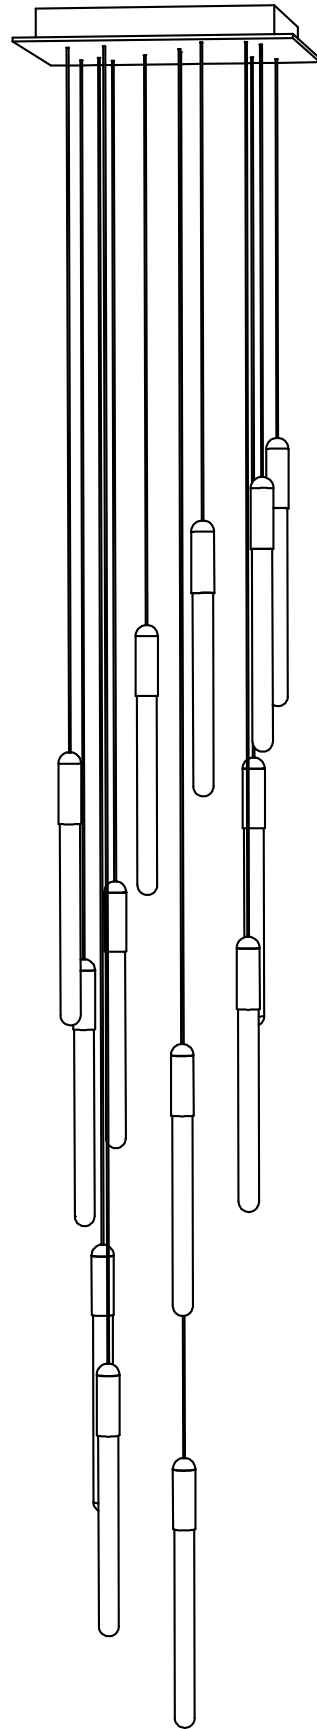

CASCADIA 13 SQUARE

CODE CA-SQ-COB-13
FINISH Brushed Copper

CODE CA-SQ-BRB-13
FINISH Brushed Brass

CODE CA-SQ-BKAN-13
FINISH Anodized Black

MATERIALS Copper, Brass, Aluminum
FINISH Copper, Brass, Black
LAMPING Intergrated LED
39W, 3250 lumen (dimmable)
Temperature 2700K

WEIGHT 18 lbs
CANOPY 13.8" (350mm) x 13.8" (350mm)
1.7" (43mm) deep

CABLE 120" (3050mm) Standard
Coax cable

VOLTAGE 120V and 240V

CUSTOM OPTIONS

CABLE Extra length available upon request
Please inquire for pricing