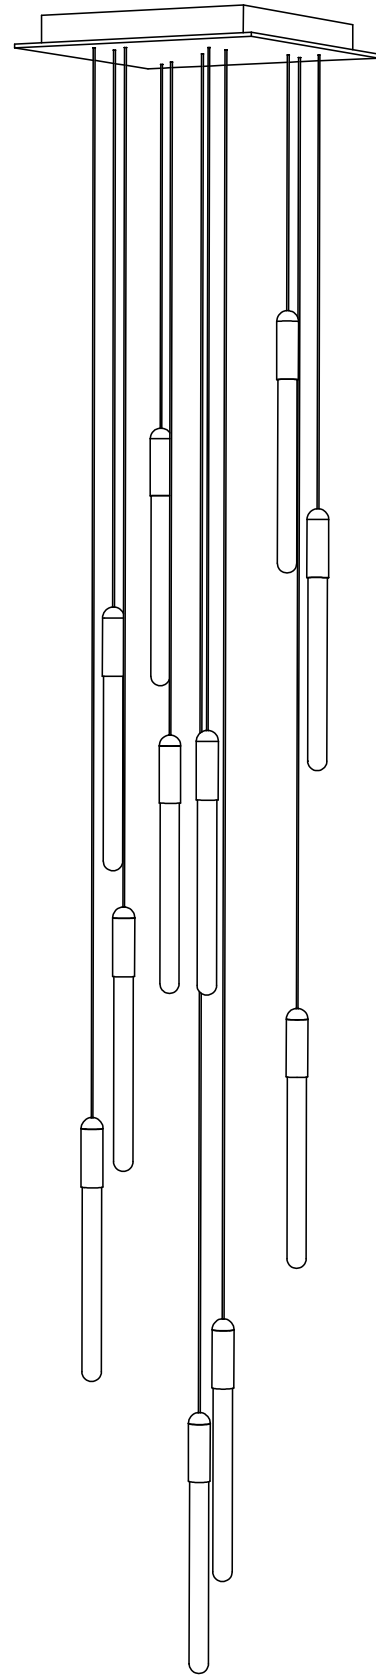

WEIGHT 14 lbs
CANOPY 13.8" (350mm) x 13.8" (350mm)
1.7" (43mm) deep

CABLE 120" (3050mm) Standard
Coax cable

VOLTAGE 120V and 240V

CUSTOM OPTIONS

CABLE Extra length available upon request
Please inquire for pricing