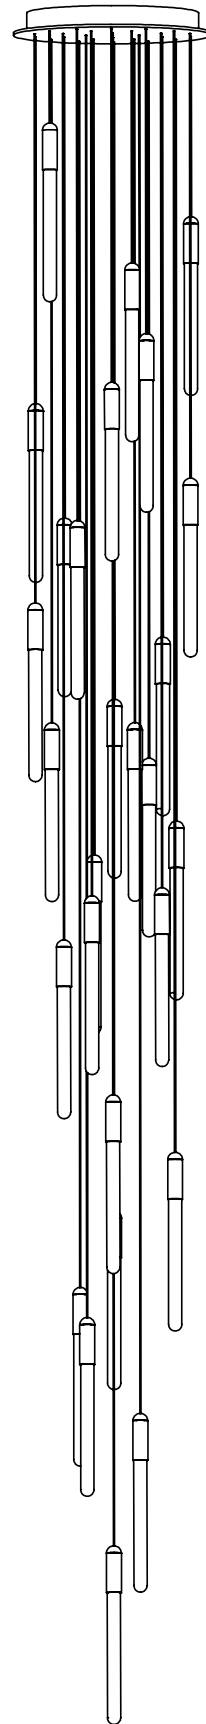

CASCADIA C27 ROUND

CODE CA-RD-COB-27

FINISH Brushed Copper

CODE CA-RD-BRB-27

FINISH Brushed Brass

CODE CA-RD-BKAN-27

FINISH Anodized Black

MATERIALS Copper, Brass, Aluminum
FINISH Copper, Brass, Black
LAMPING Intergrated LED
81W, 6750 lumen (dimmable)
Temperature 2700K

WEIGHT 40.1 lbs

CANOPY 15" (380mm) diameter
1.7" (43mm) deep

CABLE 120" (3050mm) Standard
Coax cable

VOLTAGE 120V and 240V

CUSTOM OPTIONS

CABLE Extra length available upon request
Please inquire for pricing

CASCADIA C27 ROUND

DESIGNED BY MATTHEW MCCORMICK

VANCOUVER, BC. CANADA
1 (888) 290-0840
INFO@MATTHEWMCCORMICK.CA

©2019 MATTHEW MCCORMICK STUDIO INC. ALL RIGHTS RESERVED
01-09-2019