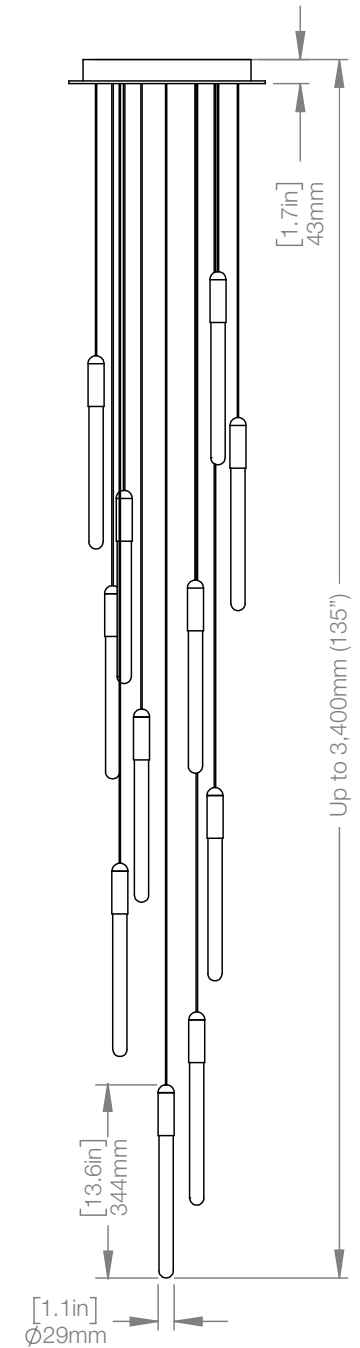

WEIGHT 40 lbs
CANOPY 23.2" (590mm) x 17.7" (450mm)
1.7" (43mm) deep

CABLE 120" (3050mm) Standard
Coax cable

VOLTAGE 120V and 240V

CUSTOM OPTIONS

CABLE Extra length available upon request
Please inquire for pricing

WEIGHT 14 lbs
CANOPY 13.8" (350mm) x 13.8" (350mm)
1.7" (43mm) deep

CABLE 120" (3050mm) Standard
Coax cable

VOLTAGE 120V and 240V

CUSTOM OPTIONS

CABLE Extra length available upon request
Please inquire for pricing