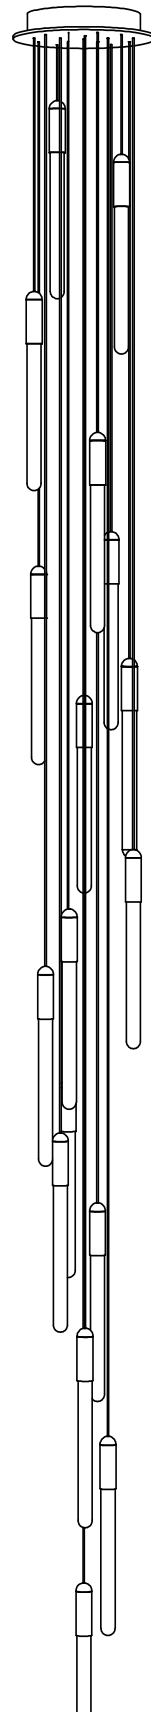

CASCADIA C17 ROUND

CODE CA-RD-COB-17
FINISH Brushed Copper

CODE CA-RD-BRB-17
FINISH Brushed Brass

CODE CA-RD-BKAN-17
FINISH Anodized Black

MATERIALS Copper, Brass, Aluminum
FINISH Copper, Brass, Black
LAMPING Intergrated LED
51W, 4250 lumen (dimmable)
Temperature 2700K

WEIGHT 23.4 lbs
CANOPY 10" (254mm) diameter
1.7" (43mm) deep
CABLE 120" (3050mm) Standard
Coax cable

VOLTAGE 120V and 240V

CUSTOM OPTIONS

CABLE Extra length available upon request
Please inquire for pricing

CASCADIA C17 ROUND

DESIGNED BY MATTHEW MCCORMICK

VANCOUVER, BC. CANADA
1 (888) 290-0840
INFO@MATTHEWMCCORMICK.CA

©2019 MATTHEW MCCORMICK STUDIO INC. ALL RIGHTS RESERVED
01-09-2019