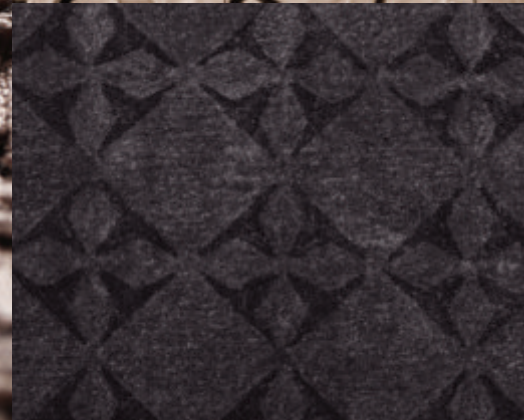

WIND  
Stone Gray

Design: Wind - 015  
Color: Stone Gray - 030EL  
Quality: Elements Linen  
Composition: 100% flax  
Product Code: 015 - 030EL  
100% linen, cut and loop pile technique

## GLACÉ

STEPEVI *Glacé* is a refined collection of elegant and understated sophistication. These carpets are prized with the purest noble fibers such as silk, linen and wool exclusively fabricated into very special yarns, namely Jackie Silk, Tonic Silk, Prime Silk, Blended Silk and Elements Linen. This elite range of alluring carpets has a delicate and accurate palette of subtle colors. The grace and dignity of each rug evokes a great sense of excellence in the most exquisite interiors.