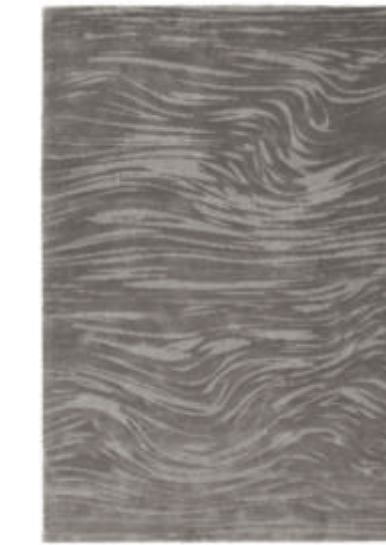

Wood - Stone Gray

Design: Wood - 016
Color: Stone Gray - 030EL
Quality: Elements Linen
Product Code: 016 - 030EL

STEPEVI

Customize Your STEPEVI

STEPEVI *Glacé* rugs can be customized to any size and/or shape, in 7 different color choices from "Prime Silk - Blended Silk", "Elements Linen - Jackie Silk - Tonic Silk" Color Charts within 4 weeks.