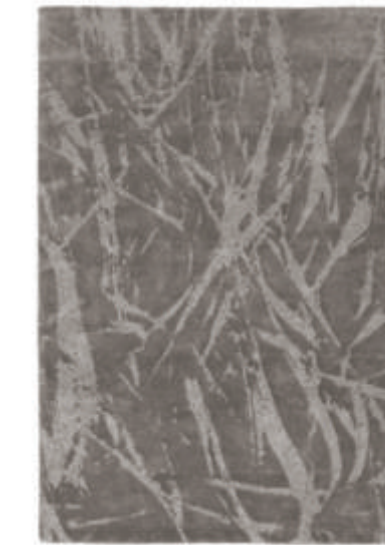

Wind - Stone Gray

Design: Wind - 015
Color: Stone Gray - 030EL
Quality: Elements Linen
Product Code: 015 - 030EL