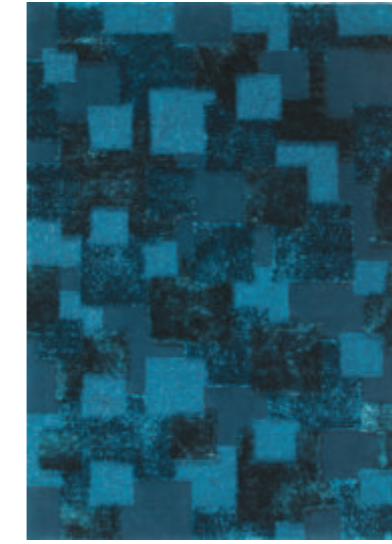

Mirror - Ocean Blue

Design: Mirror - 047
Color: Ocean Blue - 168VE
Quality: Vedia
Product Code: 047 - 168VE