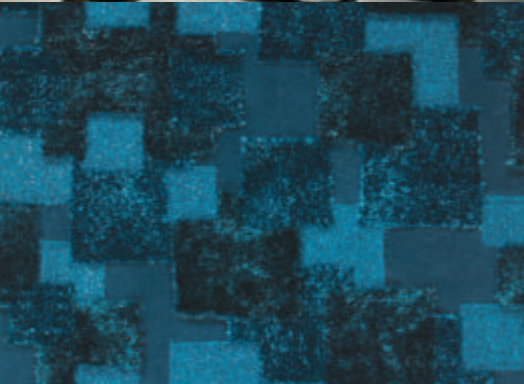

CAGE
Ocean Blue

Design: Cage - 058
Color: Ocean Blue - 168VE
Quality: Vedia
Composition*: 65% polyester, 35% wool
Product Code: 058 - 168VE

*Composition may vary upon design.

Cage is made of a differentiated STEPEVI quality *Vedia*, with a composition of 100% wool and three unique yarns' geometric applications.

MERCER

STEPEVI *Mercer* conveys a wise glamour to confident and modern urban interiors with an inspiring linear and geometric design interpretation.

It is composed of carpets made of two complimentary, unique STEPEVI qualities, *Vedia* and *Vedia Lines* which enhance sensuality through blending exceptional multiple textures and tones together on the rug's surface.