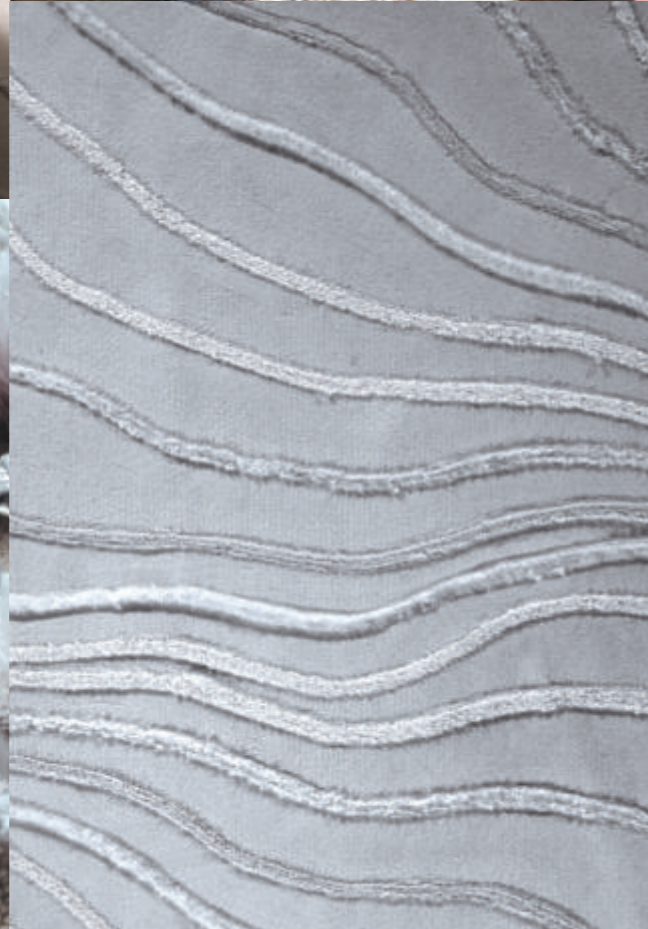

www.stepevi.com

12.2010