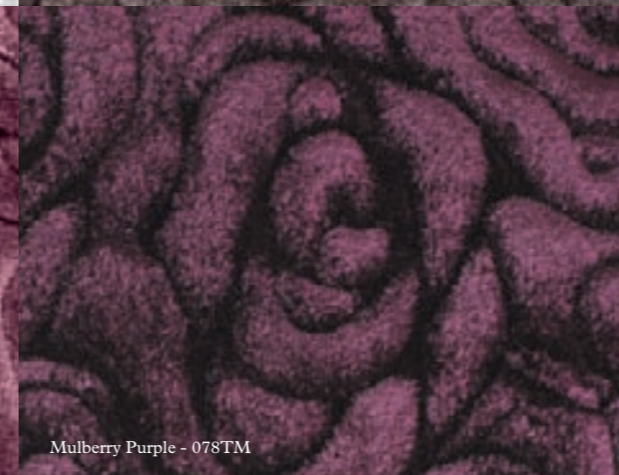

Smoke Dust - 132TM