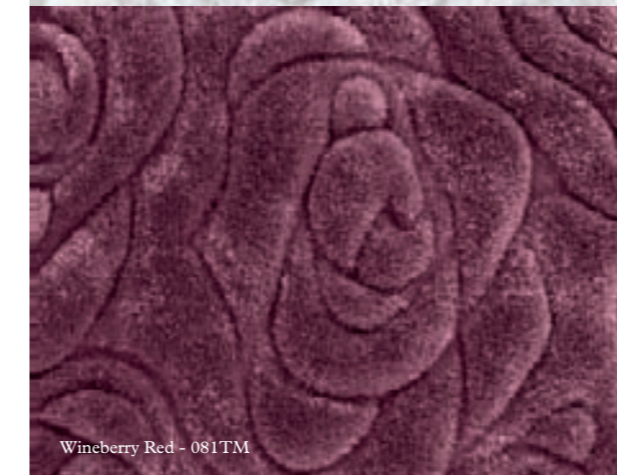

Polar White - 088TM