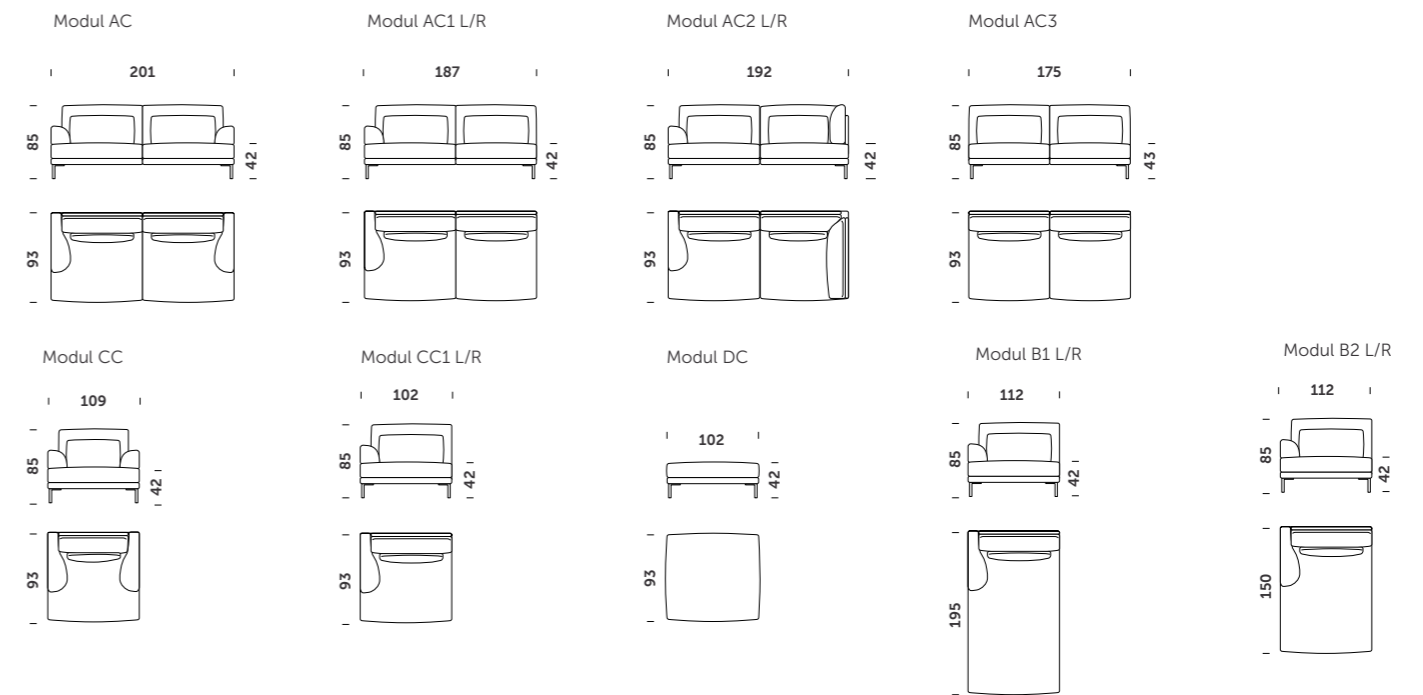

Classic compact version