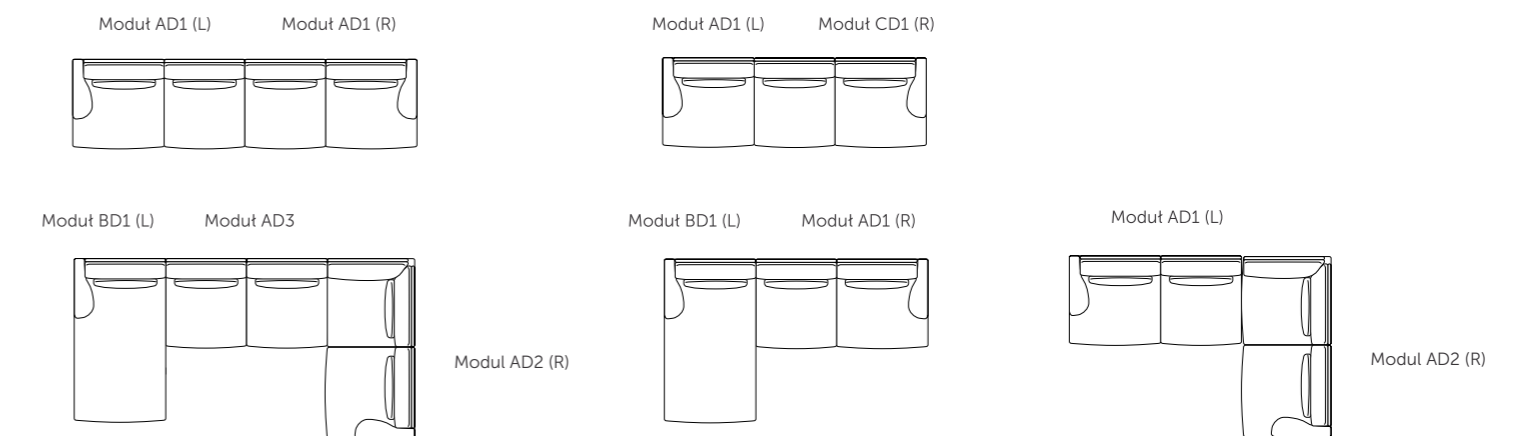

Classic compact version