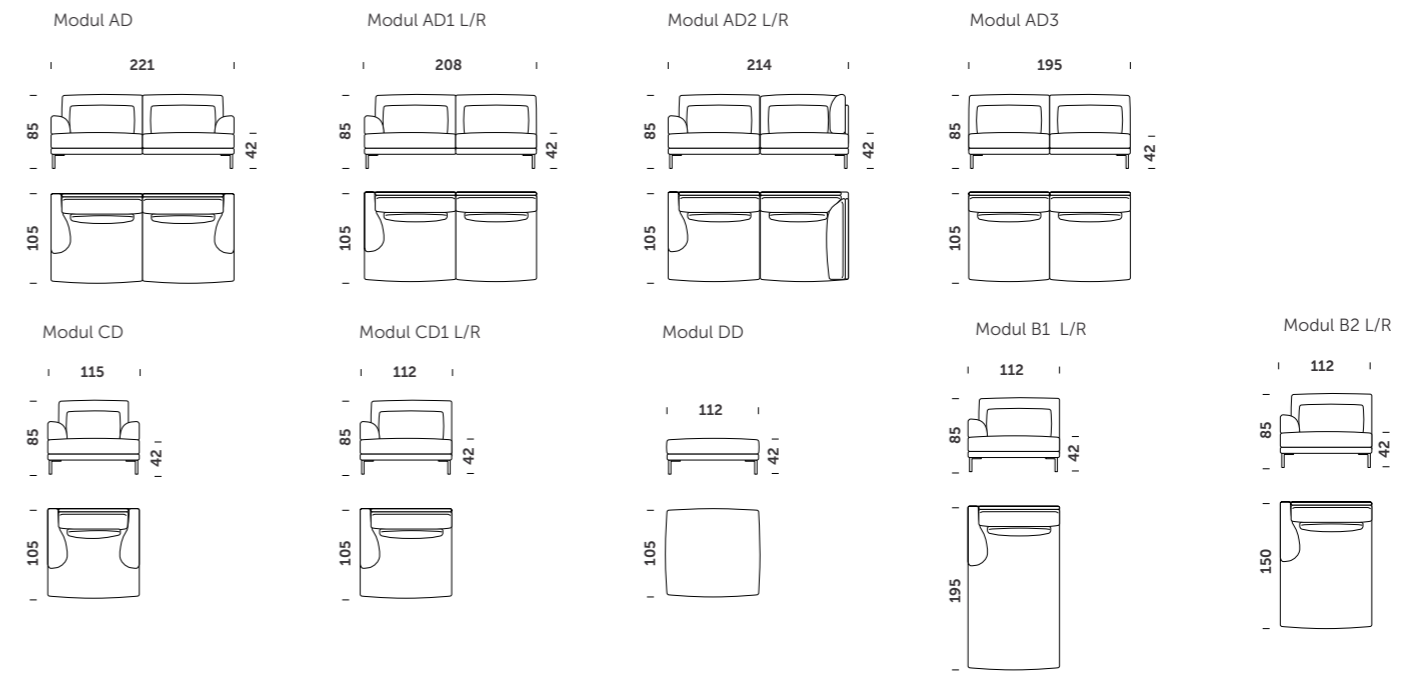

Classic deeper version