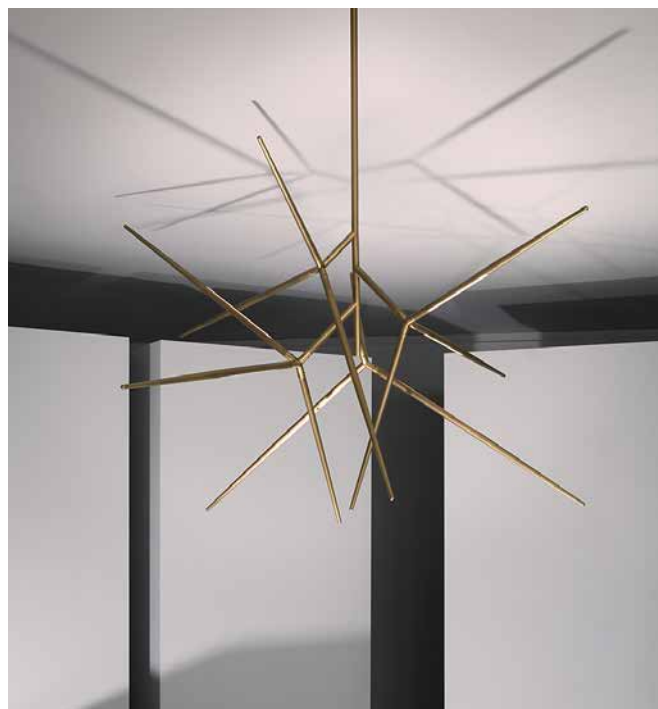

## SPEAR CHANDELIER design Massimo Tonetto

Ceiling lamp with direct and indirect light. Metal structure with polished black nickel, matte black nickel or light burnished brass finish.

## SPEAR CHANDELIER

|                |  |
|----------------|--|
| Function       | Ceiling  |
| Location       | Interior   |
| Light Emission | Direct and indirect light  |
| Light Source   | SPEAR: 25W LED 2570lm 2700°K CRI80, Dimmable 0-10V<br>SPEAR SMALL: 16W LED 2360lm 2700°K CRI80, Dimmable 0-10V |
| Rated Voltage  | 110- 120 V / 220- 240 V  |
| Frequency      | 50- 60 Hz  |
| Supply         | Terminal block   |
| Ballast        | Dimmable ballast included  |