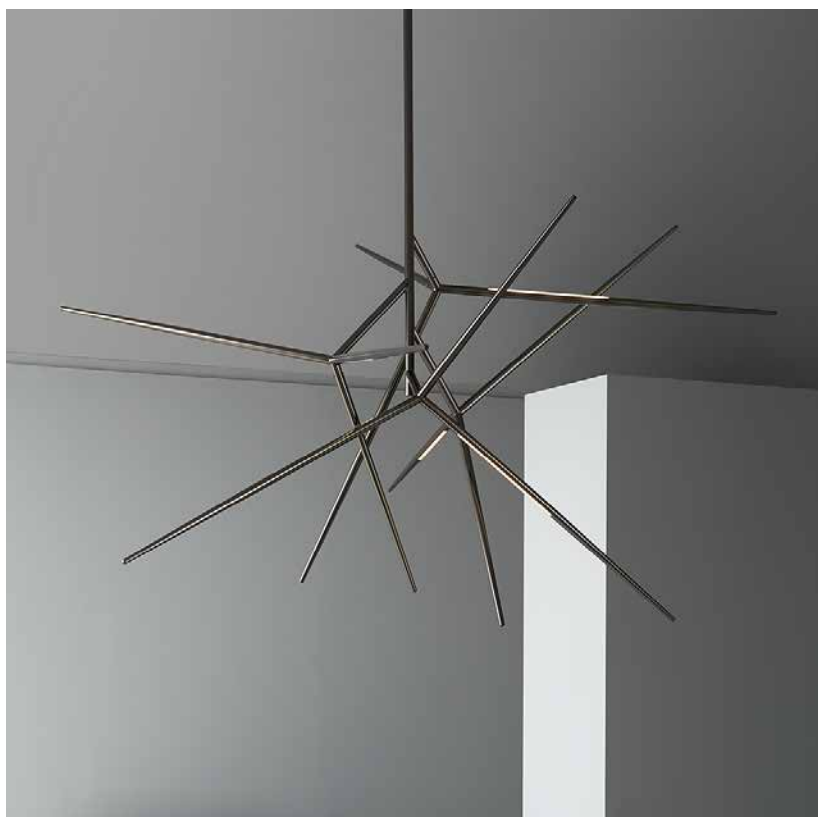

## SPEAR CHANDELIER design Massimo Tonetto

Ceiling lamp with direct and indirect light. Metal structure with polished black nickel, matte black nickel or light burnished brass finish.

## SPEAR CHANDELIER

|                |  |
|----------------|--|
| Function       | Ceiling  |
| Location       | Interior   |
| Light Emission | Direct and indirect light  |
| Light Source   | SPEAR: 25W LED 2570lm 2700°K CRI80, Dimmable 0-10V<br>SPEAR SMALL: 16W LED 2360lm 2700°K CRI80, Dimmable 0-10V |
| Rated Voltage  | 110- 120 V / 220- 240 V  |
| Frequency      | 50- 60 Hz  |
| Supply         | Terminal block   |
| Ballast        | Dimmable ballast included  |