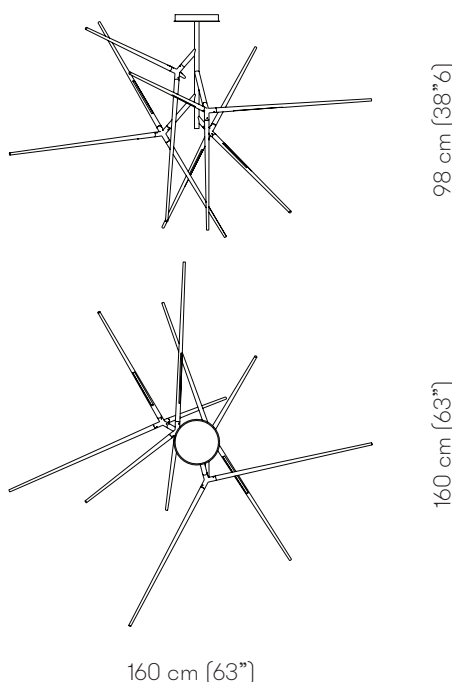

## SPEAR CHANDELIER design Massimo Tonetto

Ceiling lamp with direct and indirect light. Metal structure with polished black nickel, matte black nickel or light burnished brass finish.

## SPEAR CHANDELIER

|                |  |
|----------------|--|
| Function       | Ceiling  |
| Location       | Interior   |
| Light Emission | Direct and indirect light  |
| Light Source   | SPEAR: 25W LED 2570lm 2700°K CRI80, Dimmable 0-10V<br>SPEAR SMALL: 16W LED 2360lm 2700°K CRI80, Dimmable 0-10V |
| Rated Voltage  | 110- 120 V / 220- 240 V  |
| Frequency      | 50- 60 Hz  |
| Supply         | Terminal block   |
| Ballast        | Dimmable ballast included  |

### Structure

- M04 Polished black nickel
- M07 Matte black nickel
- M11 Light burnished brass

| Package   | Dimensions       | Net Weight | Gross Weight | Total vol. |
|-----------|------------------|------------|--------------|------------|
| Structure | 73×49,5×H.30,5cm | 4kg        | 5kg          | 0,18 m3    |
| Arms      | 84×41×H.21,5cm   | 7kg        | 9kg          |            |

### Dimensions

SPEAR CHANDELIER

SPEAR CHANDELIER SMALL