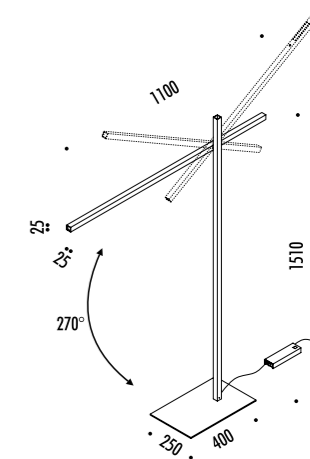

CE IP 20

DRIVER

190304	NERO OPACO / MATT BLACK - 3000K	110-240 V - 50/60 Hz - 13 W LED - 823 lm - CRI > 90
190304-27	NERO OPACO / MATT BLACK - 2700K	CAVO NERO - ORIENTABILE - DIMMER BLACK CABLE - ADJUSTABLE - DIMMER
190308	OTTONE SPAZZOLATO / BRUSHED BRASS - 3000K	
190308-27	OTTONE SPAZZOLATO / BRUSHED BRASS - 2700K	