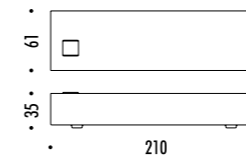

CE IP 20

CEILING ROSE

DRIVER

180603	BIANCO OPACO / MATT WHITE - 3000K	110-240 V - 50/60 Hz - 15 W LED - 592 lm - CRI > 90 ALIMENTAZIONE CON SPINA - CAVO COASSIALE DIMMER POWER SUPPLY WITH PLUG - COAXIAL CABLE DIMMER
180603-27	BIANCO OPACO / MATT WHITE - 2700K	
180608	OTTONE SPAZZOLATO / BRUSHED BRASS - 3000K	
180608-27	OTTONE SPAZZOLATO / BRUSHED BRASS - 2700K	