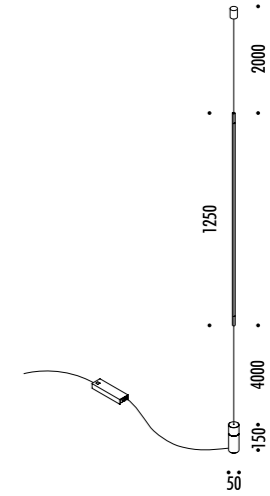

CE IP 20

CEILING ROSE

DRIVER

180603	BIANCO OPACO / MATT WHITE - 3000K	110-240 V - 50/60 Hz - 15 W LED - 592 lm - CRI > 90 ALIMENTAZIONE CON SPINA - CAVO COASSIALE DIMMER POWER SUPPLY WITH PLUG - COAXIAL CABLE DIMMER
180603-27	BIANCO OPACO / MATT WHITE - 2700K	
180608	OTTONE SPAZZOLATO / BRUSHED BRASS - 3000K	
180608-27	OTTONE SPAZZOLATO / BRUSHED BRASS - 2700K	