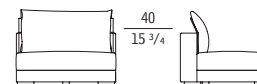

SF 7508G
Elemento centrale con 1 pannello reclinabile
Central element with 1 reclinable panel
cm 120 x 105 x h 88,3
in 47 1/4 x 41 1/4 x h 34 3/4