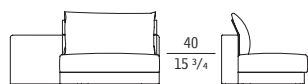

SF 7510G
Elemento destro con 1 pannello reclinabile
Right element with 1 reclinable panel
cm 180 x 105 x h 88,3
in 70 7/8 x 41 1/4 x h 34 3/4