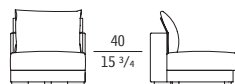

SF 7501G
Elemento centrale con 1 pannello reclinabile
Central element with 1 reclinable panel
cm 90 x 105 x h 88,3
in 35 3/8 x 41 1/4 x h 34 3/4