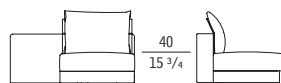

SF 7503G
Elemento destro con 1 pannello reclinabile
Right element with 1 reclinable panel
cm 150 x 105 x h 88,3
in 59 x 41 1/4 x h 34 3/4