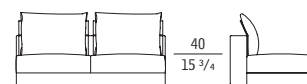

SF 7516G
Elemento centrale con 2 cuscini seduta
e 2 pannelli reclinabili
*Central element with 2 seat cushions
and 2 reclinable panels*
cm 180 x 105 x h 88,3
in 70 7/8 x 41 1/4 x h 34 3/4