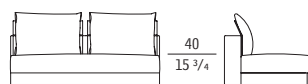

SF 7514G
Elemento centrale con 1 cuscino seduta
e 2 pannelli reclinabili
*Central element with 1 seat cushion
and 2 reclinable panels*
cm 180 x 105 x h 88,3
in 70 7/8 x 41 1/4 x h 34 3/4