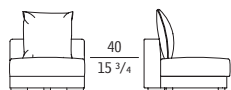

SKYLINE

SF 7500G
Elemento centrale con 1 cuscino schienale
Central element with 1 backrest cushion
cm 90 x 105 x h 97,9
in 35 3/8 x 41 1/4 x h 38 1/2