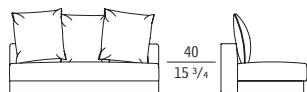

SF 7513G
Elemento centrale con 1 cuscino seduta
e 3 cuscini schienale
*Central element with 1 seat cushion
and 3 backrest cushions*
cm 180 x 105 x h 97,9
in 70 7/8 x 41 1/4 x h 38 1/2