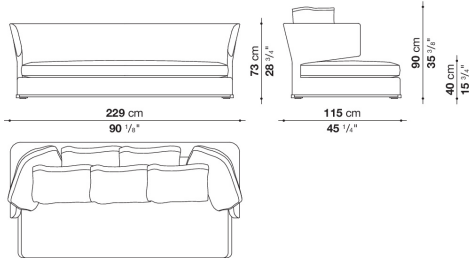

Technical drawings

AM229