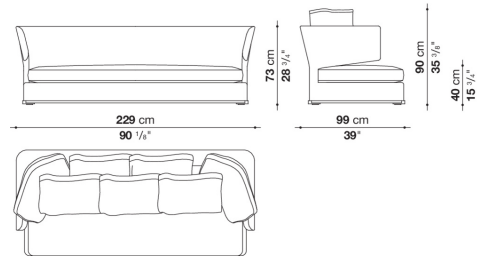

Technical drawings

9AM229