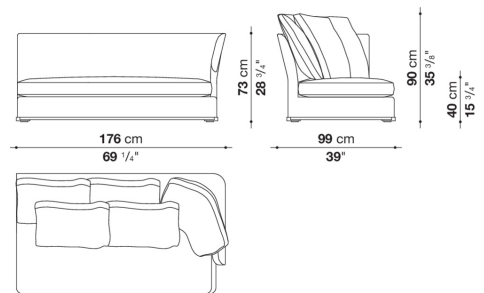

Technical drawings

9AM176D