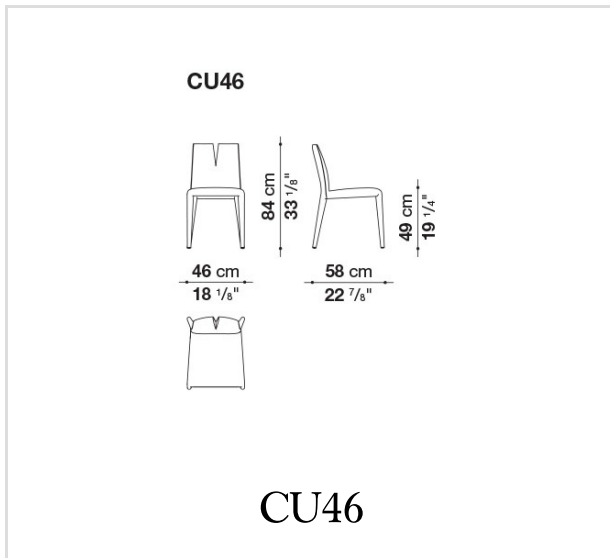

Technical information

Internal frame

tubular steel and steel profiles

Internal frame upholstery

Bayfit® (Bayer®) flexible cold shaped polyurethane foam

Ferrules

thermoplastic material

Cover

embossed thick leather

Technical drawings

B&B Italia reserves the right to make technological and aesthetic improvements to its models, including changes to the sizes and materials, without notice. The technical drawings do not define the details of the product. The measurements shown are indicative and may undergo changes. In particular, the dimensions relevant to the padded parts are subject to usage tolerances over time caused by the normal adjustment of the padding. For the specific information, please contact the dealer closest to you.