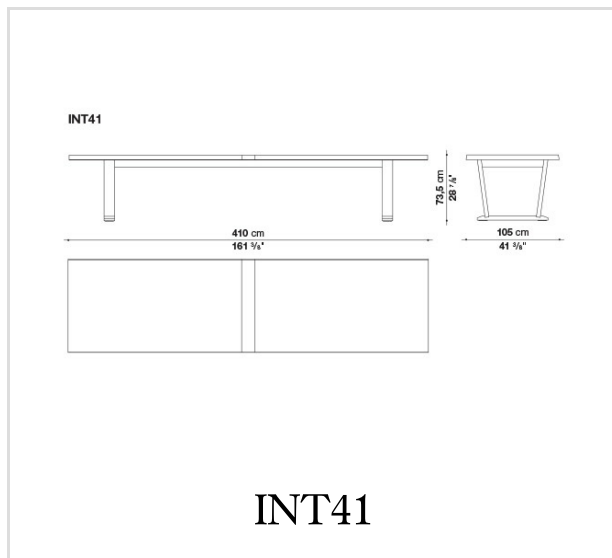


InToto

TABLES

Antonio Citterio

Description

A dining table entirely in wood with a characteristic minimal design that truly highlights the precious solid wood trestle structure. The table comes in two large sizes, cm.300x105, cm.350x105 and cm.410x105, in natural wenge, light brushed oak, black brushed oak, grey oak or smoked oak.

Technical information

Top

solid wood, veneered plywood panel with honeycomb-core and wood particles

Frame

solid wood

Ferrules

felt

Technical drawings