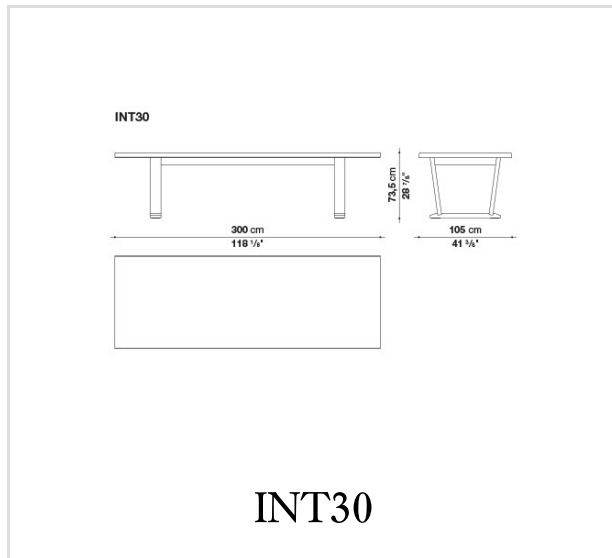


InToto

TABLES

Antonio Citterio

Description

A dining table entirely in wood with a characteristic minimal design that truly highlights the precious solid wood trestle structure. The table comes in two large sizes, cm.300x105, cm.350x105 and cm.410x105, in natural wenge, light brushed oak, black brushed oak, grey oak or smoked oak.

Technical information

Top

solid wood, veneered plywood panel with honeycomb-core and wood particles

Frame

solid wood

Ferrules

felt

Technical drawings

B&B Italia reserves the right to make technological and aesthetic improvements to its models, including changes to the sizes and materials, without notice. The technical drawings do not define the details of the product. The measurements shown are indicative and may undergo changes. In particular, the dimensions relevant to the padded parts are subject to usage tolerances over time caused by the normal adjustment of the padding. For the specific information, please contact the dealer closest to you.