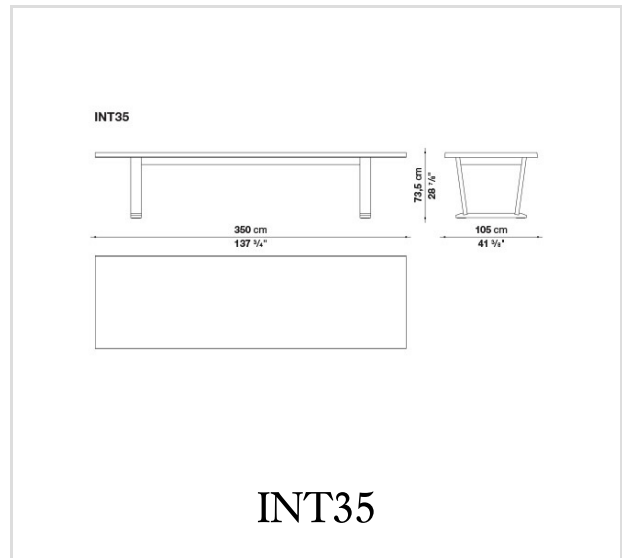


InToto

TABLES

Antonio Citterio

Description

A dining table entirely in wood with a characteristic minimal design that truly highlights the precious solid wood trestle structure. The table comes in two large sizes, cm.300x105, cm.350x105 and cm.410x105, in natural wenge, light brushed oak, black brushed oak, grey oak or smoked oak.

Technical information

Top

solid wood, veneered plywood panel with honeycomb-core and wood particles

Frame

solid wood

Ferrules

felt

Technical drawings

B&B Italia reserves the right to make technological and aesthetic improvements to its models, including changes to the sizes and materials, without notice. The technical drawings do not define the details of the product. The measurements shown are indicative and may undergo changes. In particular, the dimensions relevant to the padded parts are subject to usage tolerances over time caused by the normal adjustment of the padding. For the specific information, please contact the dealer closest to you.