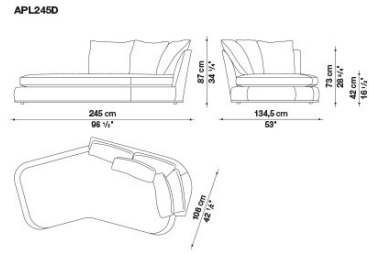

# Technical drawings

APL200

APL243

APL285

APL285\_SM

**APL245S**

**APL245D**

**APL156TS**

**APL156TD**

**APL197TS**

**APL197TD**

B&B Italia reserves the right to make technological and aesthetic improvements to its models, including changes to the sizes and materials, without notice. The technical drawings do not define the details of the product. The measurements shown are indicative and may undergo changes. In particular, the dimensions relevant to the padded parts are subject to usage tolerances over time caused by the normal adjustment of the padding. For the specific information, please contact the dealer closest to you.