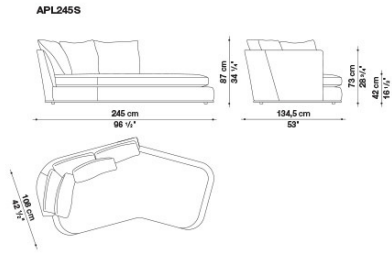

# Technical drawings

APL200

APL243

APL285

APL285\_SM

**APL245S**

**APL245D**

**APL156TS**

**APL156TD**

**APL197TS**

**APL197TD**

B&B Italia reserves the right to make technological and aesthetic improvements to its models, including changes to the sizes and materials, without notice. The technical drawings do not define the details of the product. The measurements shown are indicative and may undergo changes. In particular, the dimensions relevant to the padded parts are subject to usage tolerances over time caused by the normal adjustment of the padding. For the specific information, please contact the dealer closest to you.