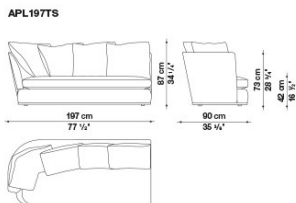

# Technical drawings

APL200

APL243

APL285

APL285\_SM

**APL245S**

**APL245D**

**APL156TS**

**APL156TD**

**APL197TS**

**APL197TD**

B&B Italia reserves the right to make technological and aesthetic improvements to its models, including changes to the sizes and materials, without notice. The technical drawings do not define the details of the product. The measurements shown are indicative and may undergo changes. In particular, the dimensions relevant to the padded parts are subject to usage tolerances over time caused by the normal adjustment of the padding. For the specific information, please contact the dealer closest to you.