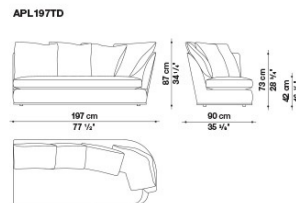

# Technical drawings

APL200

APL243

APL285

APL285\_SM

**APL245S**

**APL245D**

**APL156TS**

**APL156TD**

**APL197TS**

**APL197TD**

B&B Italia reserves the right to make technological and aesthetic improvements to its models, including changes to the sizes and materials, without notice. The technical drawings do not define the details of the product. The measurements shown are indicative and may undergo changes. In particular, the dimensions relevant to the padded parts are subject to usage tolerances over time caused by the normal adjustment of the padding. For the specific information, please contact the dealer closest to you.