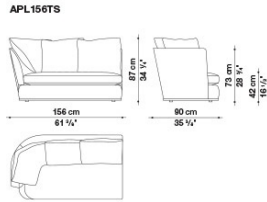

# Technical drawings

APL200

APL243

APL285

APL285\_SM

**APL245S**

**APL245D**

**APL156TS**

**APL156TD**

**APL197TS**

**APL197TD**

B&B Italia reserves the right to make technological and aesthetic improvements to its models, including changes to the sizes and materials, without notice. The technical drawings do not define the details of the product. The measurements shown are indicative and may undergo changes. In particular, the dimensions relevant to the padded parts are subject to usage tolerances over time caused by the normal adjustment of the padding. For the specific information, please contact the dealer closest to you.