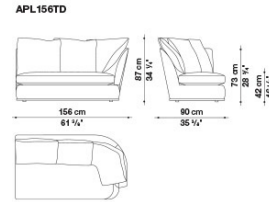

# Technical drawings

APL200

APL243

APL285

APL285\_SM

**APL245S**

**APL245D**

**APL156TS**

**APL156TD**

**APL197TS**

**APL197TD**

B&B Italia reserves the right to make technological and aesthetic improvements to its models, including changes to the sizes and materials, without notice. The technical drawings do not define the details of the product. The measurements shown are indicative and may undergo changes. In particular, the dimensions relevant to the padded parts are subject to usage tolerances over time caused by the normal adjustment of the padding. For the specific information, please contact the dealer closest to you.