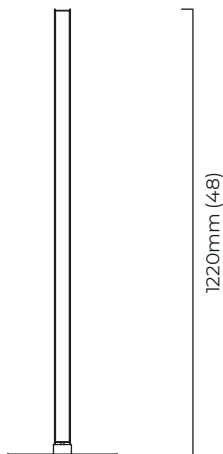

satin brass with honed alabaster
integrated dimmer switch
CTO-05-012-0002

BULBS

integrated LED - dimmable - 32w - 2700k

FLEX

2500mm cordset with black flex

WEIGHT

10kg (22lbs)

CERTIFICATION

300mm (11.8)

300mm (11.8)