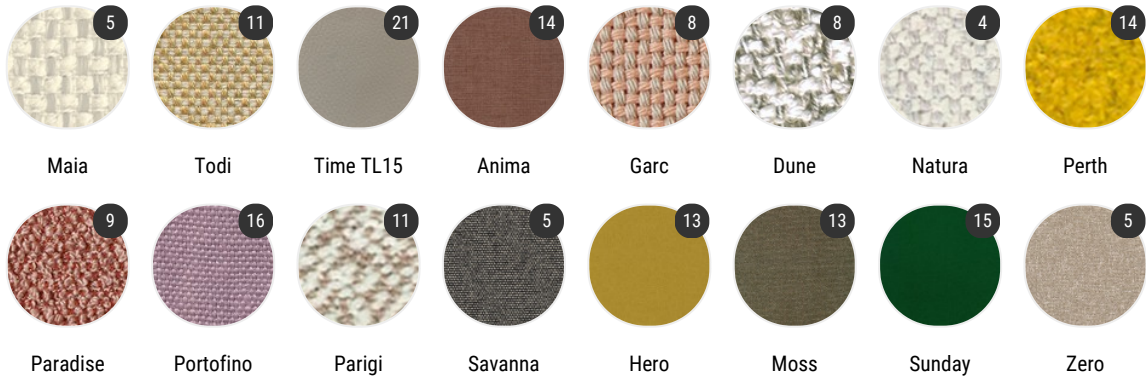

Finishing

The number in the dot corresponds to the number of colour/material finish.

Here below, in the section FINISH OPTIONS, please note all the colours of the materials used for this product.

MODULES

Cover