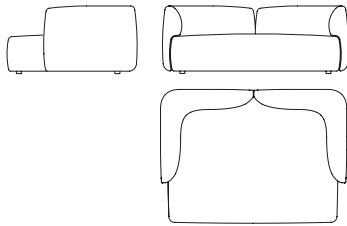

**one-sided backrest L125
only for Island modules**
L125 D33 H66

**one-sided backrest L170
only for Island modules**
L170 D33 H66

**two-sided backrest L85
only for Island modules**
L85 D38 H66

**two-sided backrest L125
only for Island modules**
L125 D38 H66

**two-sided backrest L170
only for Island modules**
L170 D38 H66

COSY CURVE

seating module Curve S
L155 D85 H40

seating module Curve M
L205 D85 H40

one-sided backrest - only for Curve modules
L175 D33 H66

COSY

2S SOFA

L195 D100 cm
low back H70 / high back H80 cm
seat H40 D85 cm

PADDED MODULAR ELEMENT S

L175 D100 H70 cm
seat H40 D85 cm

3S SOFA

L235 D100 cm
low back H70 / high back H80 cm
seat H40 D85 cm

PADDED MODULAR ELEMENT M

L185 D100 cm
low back H70 / high back H80 cm
seat H40 D85 cm

L185 D140
low back H70 / high back H80 cm
seat H40 D125 cm

DEEP SOFA

L195 D140 H70 cm
seat H40 D125 cm

PADDED MODULAR ELEMENT L

L185 D100 cm
L225 D100 cm
low back H70 / high back H80
seat H40 D85 cm