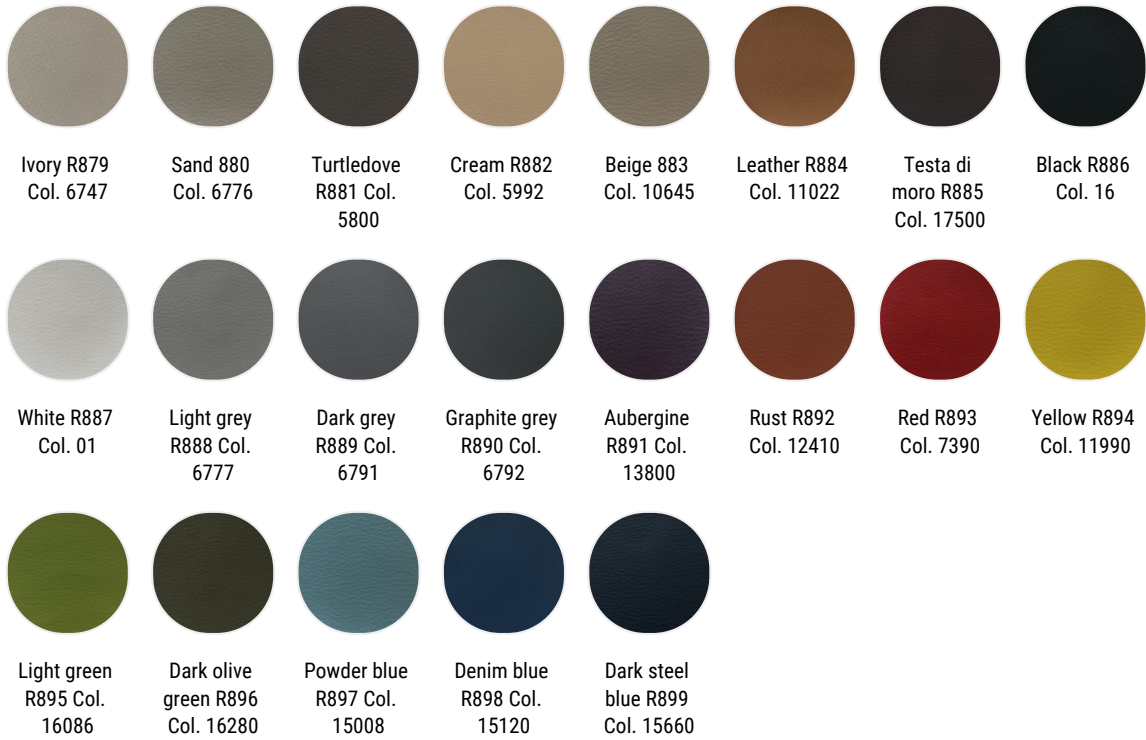

ivory R220
Col. 2/2

beige R218
Col. 08

medium grey
R221 Col. 9/1

anthracite
grey R219
Col. 10

Todi

white R851
Col. 13

white/beige
R850 Col. 11

grey/sand
R846 Col. 07

light grey
R849 Col. 10

light
grey/anthracite
grey R848 Col.
09

anthracite
grey/light
blue R847
Col. 08

light
blue/grey
R855 Col. 19

powder
pink/grey
R856 Col. 21

water-
green/military
green R853
Col. 17

orange/grey
R852 Col. 15

water-
green/grey
R854 Col. 18

Time TL15

Anima

Garc

Dune

white-light
grey R364
Col. 428.103

white-
medium grey
R361 Col.
428.039

dark grey-
light grey
R357 Col.
428.000

orange R485
Col. 458.009

yellow R486
Col. 458.010

green R487
Col. 458.011

light blue
R488 Col.
458.012

light grey
R489 Col.
458.040

dark grey
R490 Col.
458.060

William

white-light
grey R375
Col. 423.080