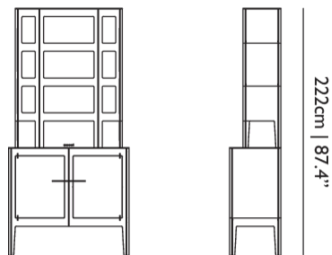

## Dimensions

## Product

**WIDTH** 108cm | 42.5"  
**HEIGHT** 222cm | 87.4"  
**DEPTH** 46cm | 18.1"  
**WEIGHT NETTO** 60.8kg |  
134.04lbs

## Packaging

**WIDTH** 110cm | 43.3"  
**HEIGHT** 40cm | 15.7"  
**CUBAGE** 0.57m<sup>3</sup> | 20.2ft<sup>3</sup>  
**LENGTH** 130cm | 51.2"  
**WEIGHT** 98.5kg | 217.16lbs

---