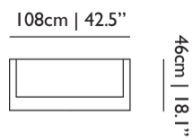

## Dimensions

## Product

**WIDTH** 108cm | 42.5"  
**HEIGHT** 222cm | 87.4"  
**DEPTH** 46cm | 18.1"  
**WEIGHT NETTO** 60.8kg |  
134.04lbs

## Packaging

**WIDTH** 110cm | 43.3"  
**HEIGHT** 40cm | 15.7"  
**CUBAGE** 0.57m<sup>3</sup> | 20.2ft<sup>3</sup>  
**LENGTH** 130cm | 51.2"  
**WEIGHT** 98.5kg | 217.16lbs

---