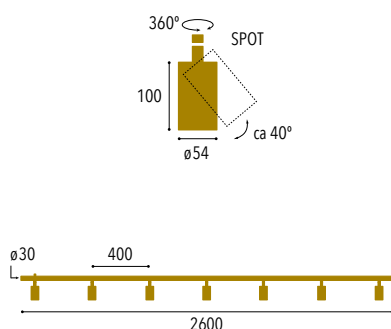

Material	Iron or brass
Sviwel	Raw brass
Shade	Raw brass
Cord	Textile cord, black (white on white lamp)
Cord length	4000 mm
Weight	2 kg
Box size	1100 x 300 x 300 mm

Electrical

Bulb holder	3 x GU10
Light source	LED COB 4W
Max (W)	3 x 6
Voltage	230 / 240
Class	Class I
IP	IP20

Part. no.	Colour	Ral	Glos
470505002	White	9010	30
470505005	Mat black	9005	5
470515001	Brass		

LONG JOHN

DESIGN BY NICLAS HOFLIN

Long John 6

Physical

Material	Iron or brass
Sviwel	Raw brass
Shade	Brass
Cord	Textile cord, black (white on white lamp)
Cord length	4000 mm
Weight	4,5 kg
Box size	2300 x 300 x 300 mm

Long John 7

Physical

Material	Iron or brass
Sviwel	Raw brass
Shade	Brass
Cord	Textile cord, black (white on white lamp)
Cord length	4000 mm
Weight	5,5 kg
Box size	3000 x 300 x 300 mm

Electrical

Bulb holder	7 x GU10
Light source	LED COB 4W
Max (W)	7 x 6
Voltage	230 / 240
Class	Class I
IP	IP20

Part. no.	Colour	Ral	Glos
470507002	White	9010	30
470507005	Mat black	9005	5
470517001	Brass		

LONG JOHN Accessories

DESIGN BY NICLAS HOFLIN

Long John Accessories

Suspension / leather

Physical

Material	Leather, iron ring
Length	2500 mm
Weight	1 kg
Box size	x x mm