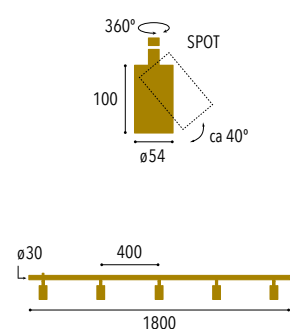

Material	Iron or brass
Sviwel	Raw brass
Shade	Raw brass
Cord	Textile cord, black (white on white lamp)
Cord length	4000 mm
Weight	2 kg
Box size	1100 x 300 x 300 mm

Electrical

Bulb holder	3 x GU10
Light source	LED COB 4W
Max (W)	3 x 6
Voltage	230 / 240
Class	Class I
IP	IP20

Part. no.	Colour	Ral	Glos
470503002	White	9010	30
470503005	Mat black	9005	5
470513001	Brass		

Long John 4

Physical

Material	Iron or brass
Sviwel	Raw brass
Shade	Brass
Cord	Textile cord, black (white on white lamp)
Cord length	4000 mm
Weight	3 kg
Box size	1500 x 300 x 300 mm

Long John 5

Physical

Material	Iron or brass
Sviwel	Raw brass
Shade	Brass
Cord	Textile cord, black (white on white lamp)
Cord length	4000 mm
Weight	4 kg
Box size	1900 x 300 x 300 mm

Electrical

Bulb holder	5 x GU10
Light source	LED COB 4W
Max (W)	5 x 6
Voltage	230 / 240
Class	Class I
IP	IP20

Part. no.	Colour	Ral	Glos
470505002	White	9010	30
470505005	Mat black	9005	5
470515001	Brass		

LONG JOHN

DESIGN BY NICLAS HOFLIN

Long John 6

Physical

Material	Iron or brass
Sviwel	Raw brass
Shade	Brass
Cord	Textile cord, black (white on white lamp)
Cord length	4000 mm
Weight	4,5 kg
Box size	2300 x 300 x 300 mm