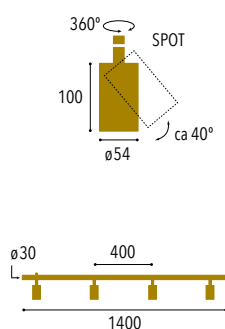

Material	Iron or brass
Sviwel	Raw brass
Shade	Raw brass
Cord	Textile cord, black (white on white lamp)
Cord length	4000 mm
Weight	2 kg
Box size	1100 x 300 x 300 mm

Electrical

Bulb holder	3 x GU10
Light source	LED COB 4W
Max (W)	3 x 6
Voltage	230 / 240
Class	Class I
IP	IP20

Part. no.	Colour	Ral	Glos
470503002	White	9010	30
470503005	Mat black	9005	5
470513001	Brass		

Long John 4

Physical

Material	Iron or brass
Sviwel	Raw brass
Shade	Brass
Cord	Textile cord, black (white on white lamp)
Cord length	4000 mm
Weight	3 kg
Box size	1500 x 300 x 300 mm

Long John 5

Physical

Material	Iron or brass
Sviwel	Raw brass
Shade	Brass
Cord	Textile cord, black (white on white lamp)
Cord length	4000 mm
Weight	4 kg
Box size	1900 x 300 x 300 mm

Electrical

Bulb holder	5 x GU10
Light source	LED COB 4W
Max (W)	5 x 6
Voltage	230 / 240
Class	Class I
IP	IP20

Long John 7

Physical

Material	Iron or brass
Sviwel	Raw brass
Shade	Brass
Cord	Textile cord, black (white on white lamp)
Cord length	4000 mm
Weight	5,5 kg
Box size	3000 x 300 x 300 mm

Electrical

Bulb holder	7 x GU10
Light source	LED COB 4W
Max (W)	7 x 6
Voltage	230 / 240
Class	Class I
IP	IP20