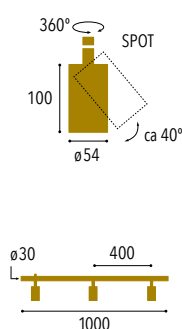

Material	Iron or brass
Sviwel	Raw brass
Shade	Raw brass
Cord	Textile cord, black (white on white lamp)
Cord length	4000 mm
Weight	2 kg
Box size	1100 x 300 x 300 mm

Electrical

Bulb holder	3 x GU10
Light source	LED COB 4W
Max (W)	3 x 6
Voltage	230 / 240
Class	Class I
IP	IP20

Part. no.	Colour	Ral	Glos
470503002	White	9010	30
470503005	Mat black	9005	5
470513001	Brass		

Long John 4

Physical

Material	Iron or brass
Sviwel	Raw brass
Shade	Brass
Cord	Textile cord, black (white on white lamp)
Cord length	4000 mm
Weight	3 kg
Box size	1500 x 300 x 300 mm

Long John 5

Physical

Material	Iron or brass
Sviwel	Raw brass
Shade	Brass
Cord	Textile cord, black (white on white lamp)
Cord length	4000 mm
Weight	4 kg
Box size	1900 x 300 x 300 mm

Electrical

Bulb holder	5 x GU10
Light source	LED COB 4W
Max (W)	5 x 6
Voltage	230 / 240
Class	Class I
IP	IP20

Long John 7

Physical

Material	Iron or brass
Sviwel	Raw brass
Shade	Brass
Cord	Textile cord, black (white on white lamp)
Cord length	4000 mm
Weight	5,5 kg
Box size	3000 x 300 x 300 mm

Electrical

Bulb holder	7 x GU10
Light source	LED COB 4W
Max (W)	7 x 6
Voltage	230 / 240
Class	Class I
IP	IP20