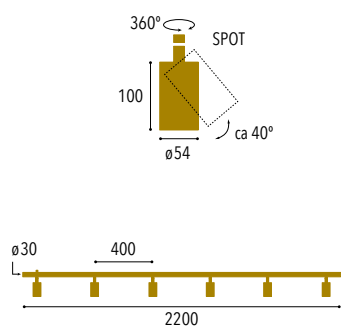

Material	Iron or brass
Sviwel	Raw brass
Shade	Raw brass
Cord	Textile cord, black (white on white lamp)
Cord length	4000 mm
Weight	2 kg
Box size	1100 x 300 x 300 mm

Electrical

Bulb holder	3 x GU10
Light source	LED COB 4W
Max (W)	3 x 6
Voltage	230 / 240
Class	Class I
IP	IP20

Long John 5

Physical

Material	Iron or brass
Sviwel	Raw brass
Shade	Brass
Cord	Textile cord, black (white on white lamp)
Cord length	4000 mm
Weight	4 kg
Box size	1900 x 300 x 300 mm

Electrical

Bulb holder	5 x GU10
Light source	LED COB 4W
Max (W)	5 x 6
Voltage	230 / 240
Class	Class I
IP	IP20

Part. no.	Colour	Ral	Glos
470505002	White	9010	30
470505005	Mat black	9005	5
470515001	Brass		

LONG JOHN

DESIGN BY NICLAS HOFLIN

Long John 6

Physical

Material	Iron or brass
Sviwel	Raw brass
Shade	Brass
Cord	Textile cord, black (white on white lamp)
Cord length	4000 mm
Weight	4,5 kg
Box size	2300 x 300 x 300 mm

Long John 7

Physical

Material	Iron or brass
Sviwel	Raw brass
Shade	Brass
Cord	Textile cord, black (white on white lamp)
Cord length	4000 mm
Weight	5,5 kg
Box size	3000 x 300 x 300 mm

Electrical

Bulb holder	7 x GU10
Light source	LED COB 4W
Max (W)	7 x 6
Voltage	230 / 240
Class	Class I
IP	IP20