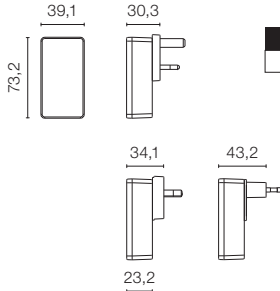

Accessori (Residential) / Accessories (Residential)

Adattatore 5V. Min 2A.
EUR / USA / UK

Adapter 5V. Min 2A.
EUR / USA / UK

Residential
RF27576
RF25965

Ricambi (Residential) / Spare parts (Residential)

Pacchetto pile - Button Type
ICR18650 Li-Ion. 2600 mAh
by HWE

Battery pack - Button Type
ICR18650 Li-Ion. 2600 mAh
by HWE

Residential
Pack x2
08.0744.00

Cavo per Gustave Residential
USB-A/USB-C. - L= 1,2m.

Cable for Gustave Residential
USB-A/USB-C. - L= 1,2m.

Residential
08.0761.14
08.0761.30

* Intervallo dimensionale rigoroso / Strict dimensional range.