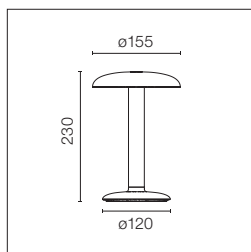

Gustave Hospitality

Light Source: Top LED DC 60 mA - 2,3W - 221 lm - 2700K/CRI 90 / 2,3W - 235 lm - 3000K/CRI 90