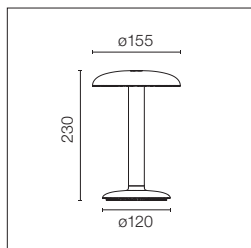

Gustave Residential

Light Source: Top Array DC 60 mA - 2,5W - 221 lm - 2700K/CRI 90 / 2,5W - 235 lm - 3000K/CRI 90