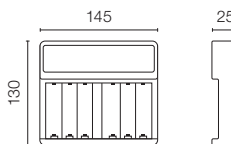

Accessori (Hospitality) / Accessories (Hospitality)

Caricabatterie per batterie al litio.
6 baie di carica

Lithium battery charger.
6 Charging Bays

Hospitality
EUR
60.9848
UK
60.2269

Pacchetto pile - Button Type
ICR18650 Li-Ion. 2600 mAh
by HWE