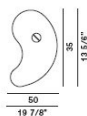

BIT PARETE

DESIGN FERRUCCIO LAVIANI/1993

Wall lamp with silkscreen-printed satin glass diffuser, mounted on lacquered metal support, available in various shapes and colours.

Bit 1

Rosso

Bianco

Certifications