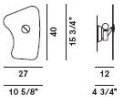

BULBS

fluorescent
1x12W_E14

halogen
1x46W E14 energy saver

BULBS (120 V)

incandescent
1x60W E12 candelabra type G16,5 frosted

COMPATIBILI

energy saving
1x7W E12 candelabra

Bit 5