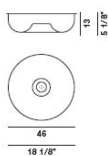

CIRCUS07 SOFFITTO

DESIGN DEFNE KOZ/1994

Ceiling lamp with central "button" feature in nickel-plated metal. The diffuser is in blown polished glass, white inside and coloured outside.

Circus 07 grande

Bianco