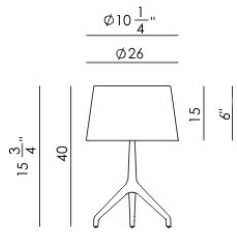

LUMIERE XXS

Certifications

BULBS

halogen
1x48W G9 energy saver
with dimmer

BULBS (120 V)

halogen
1x40W G9 type T4 Bi-Pin
with dimmer