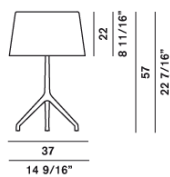

Lumiere XXL

Certifications

BULBS

halogen
3x60W G9 energy saver
with dimmer

halogen
3x48W G9 energy saver
with dimmer

BULBS (120 V)

halogen
3x60W G9 type T4 Bi-Pin
with dimmer