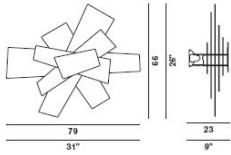

BIG BANG PARETE

DESIGN ENRICO FRANZOLINI WITH VICENTE GARCIA JIMENEZ/2006

Wall lamp composed by overlapping planes in white, red . A dynamic composition that offers diffused and reflected light.

Bianco

Rosso