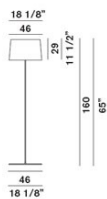

TWIGGY LETTURA TERRA

DESIGN MARC SADLER/2008

Reading lamp made of composite lacquered material on a fibre glass base, available in four colour finishes. The diffuser guarantees maximum exploitation of the light source which offers directing lighting downwards and effective reflection of the light upwards, thanks to the transparency of the upper protection disc.