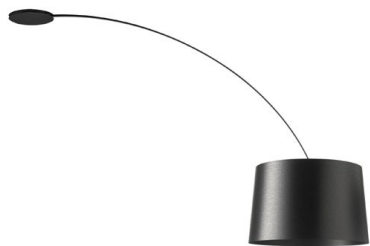

TWIGGY SOFFITTO

DESIGN MARC SADLER/2007

Ample, linear, essential design combined with strong flexibility characterise the formal elegance and light sophistication of Twiggy. Rotation 330°. Stem length cannot be fixed.

Bianco

Nero

Giallo

Rosso

Certifications

BULBS

fluorescent
3x20W E27

halogen
3x77W E27 energy saver

BULBS (120 V)

incandescent
3x100W E26 medium type A19 frosted