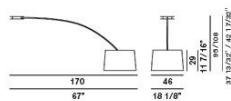

TWIGGY SOFFITTO

DESIGN MARC SADLER/2007

Ample, linear, essential design combined with strong flexibility characterise the formal elegance and light sophistication of Twiggy. Rotation 330°. Stem length cannot be fixed.