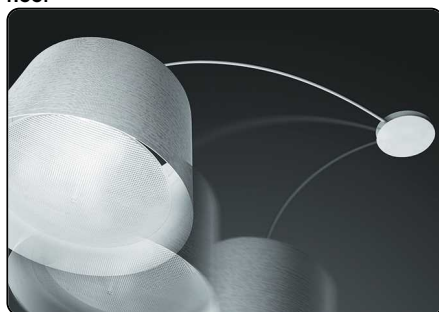

Twiggy, suspension designer+collection

FOSCARINI

Marc Sadler

A designer, he's worked a long time in the sports sector, where he's experimented with new materials and innovative production processes. Has also worked successfully in furnishing and consumer products. In 2001 he has won Compasso D'Oro with Mite and Tite of Foscarini.

Watch the video Twiggy

Go to concept site for Twiggy
www.foscarini.com/twiggy

Twiggy Collection

ceiling