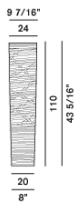

BULBS (120 V)

halogen
1x300W RSC (4 11/16°) typeT3
Double Switch

halogen
1x75W E26 medium - type PAR 30 30°
Double Switch

Tress media

Bianco

Nero

Rosso

Certifications