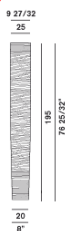

TRESS TERRA

DESIGN MARC SADLER/2008

Floor lamp made of composite material on a lacquered fibreglass base, available in two sizes – large and medium - in white, black and red. Tress is a web of threads and resin that acts at the same time as the structure, decoration and screen, a never before seen interplay of full and empty spaces, light and shadow. The cable woven inside the structure gives a plain and elegant effect.

Tress grande

Bianco

Nero

Rosso

Certifications

BULBS

halogen
1x230W R7s energy saver + Dimmer
Double Switch

halogen
1x100W E27 PAR 30 30°
Double Switch