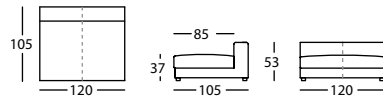

244.121.N.6
MODULE 120 WOODEN FEET