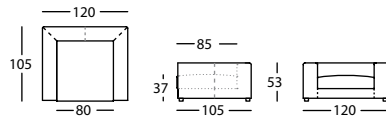

244.11.N.6
ARMCHAIR 120 WOODEN FEET