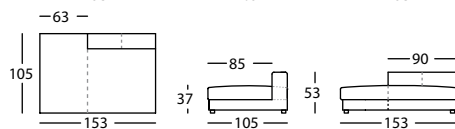

243.151.KG.6
POUF 90X60 WOODEN FEET

243.151.KK.6
POUF 90X90 WOODEN FEET

243.151.LL.6
POUF 104X104 WOODEN FEET