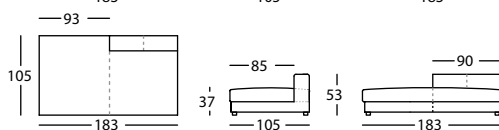

243.151.KG.6
POUF 90X60 WOODEN FEET

243.151.KK.6
POUF 90X90 WOODEN FEET

243.151.LL.6
POUF 104X104 WOODEN FEET