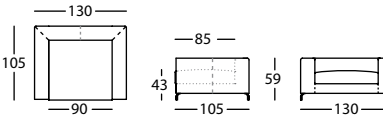

244.11.P.7
ARMCHAIR 130 METAL FEET