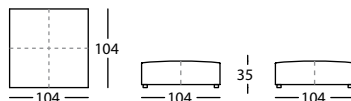

244.161.6
STRAIGHT CORNER 109X109 WOODEN FEET

243.151.KG.6
POUF 90X60 WOODEN FEET

243.151.KK.6
POUF 90X90 WOODEN FEET

243.151.LL.6
POUF 104X104 WOODEN FEET

243.153.LG.6
TERMINAL POUF 104X63 WOODEN FEET

244.11.N.7
ARMCHAIR 120 METAL FEET