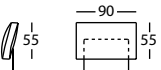

Ancho banda 10cm
Band width 10cm
Large de platabande 10cm

244.28.NF.M
BACK CUSHION 120X55