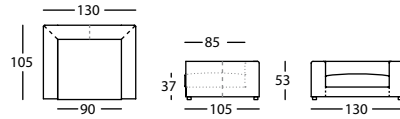

244.11.P.6
ARMCHAIR 130 WOODEN FEET