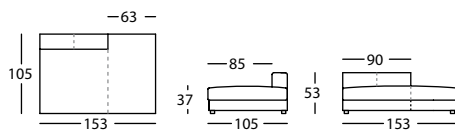

243.151.KG.6
POUF 90X60 WOODEN FEET

243.151.KK.6
POUF 90X90 WOODEN FEET

243.151.LL.6
POUF 104X104 WOODEN FEET