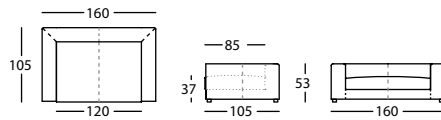

244.11.S.6
SOFA 160 WOODEN FEET