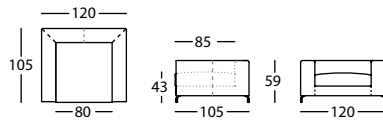

244.161.6
STRAIGHT CORNER 109X109 WOODEN FEET

243.151.KG.6
POUF 90X60 WOODEN FEET

243.151.KK.6
POUF 90X90 WOODEN FEET

243.151.LL.6
POUF 104X104 WOODEN FEET

243.153.LG.6
TERMINAL POUF 104X63 WOODEN FEET

244.11.N.7
ARMCHAIR 120 METAL FEET