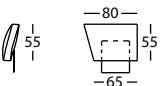

244.28.HF.M
BACK CUSHION 80X55

244.28.JF.M
BACK CUSHION 85X55

244.28.KF.M
BACK CUSHION 90X55

Ancho banda 10cm
Band width 10cm
Large de platabande 10cm

244.28.NF.M
BACK CUSHION 120X55

244.26.JF.M
CORNER UNIT BACK CUSHION 80X55