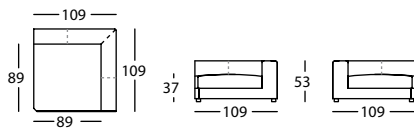

243.151.KG.6
POUF 90X60 WOODEN FEET

243.151.KK.6
POUF 90X90 WOODEN FEET

243.151.LL.6
POUF 104X104 WOODEN FEET