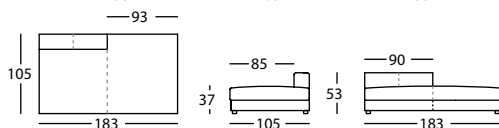

243.151.KG.6
POUF 90X60 WOODEN FEET

243.151.KK.6
POUF 90X90 WOODEN FEET

243.151.LL.6
POUF 104X104 WOODEN FEET