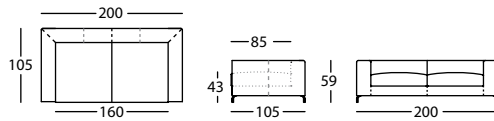

244.17.LR.6.D
RIGHT TERMINAL MODULE 153 WOODEN FEET

244.17.LR.6.I
LEFT TERMINAL MODULE 153 WOODEN FEET

244.17.LU.6.D
RIGHT TERMINAL MODULE 183 WOODEN FEET

244.17.LU.6.I
LEFT TERMINAL MODULE 183 WOODEN FEET

244.11.W.7
SOFA 200 METAL FEET