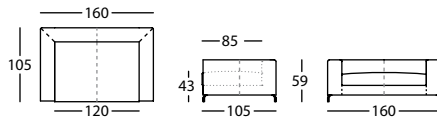

244.11.S.7
SOFA 160 METAL FEET