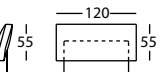

244.28.HF.M
BACK CUSHION 80X55

244.28.JF.M
BACK CUSHION 85X55

244.28.KF.M
BACK CUSHION 90X55

Ancho banda 10cm
Band width 10cm
Large de platabande 10cm

244.28.NF.M
BACK CUSHION 120X55

244.26.JF.M
CORNER UNIT BACK CUSHION 80X55