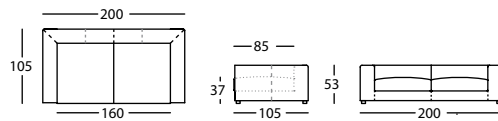

244.11.W.6
SOFA 200 WOODEN FEET