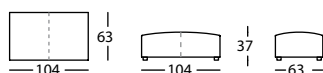

244.161.6
STRAIGHT CORNER 109X109 WOODEN FEET

243.151.KG.6
POUF 90X60 WOODEN FEET

243.151.KK.6
POUF 90X90 WOODEN FEET

243.151.LL.6
POUF 104X104 WOODEN FEET

243.153.LG.6
TERMINAL POUF 104X63 WOODEN FEET

244.11.N.7
ARMCHAIR 120 METAL FEET