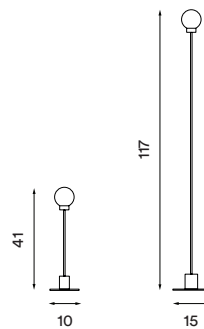

# Snowball

Snowball metallic small  
– Item no. 120

Snowball white small  
– Item no. 121

Snowball metallic large  
– Item no. 122

Snowball white large  
– Item no. 123

**Design:** Trond Svendgård  
**Year:** 2005  
**Types:** Table and floor lamp

## Dimensions and light direction

**Shade material:** Mouth blown glass  
**Shade colour:** Opal white matt  
**Body material:** Steel and aluminium  
**Body colour:** Metallic or white  
**Wire:** Transparent, 200 cm (floor) or 170 cm (table)  
**Dimmer switch:** Transparent  
**Bulb:** G9, Halogen Max. 40 W  
**Voltage:** 220V - 240V - 50Hz  
**Net weight:** 0.9 kg (table), 1.6 kg (floor)  
**Spare part available:** Glass shade

Bulb included

Halogen 40 W - Energy class: D