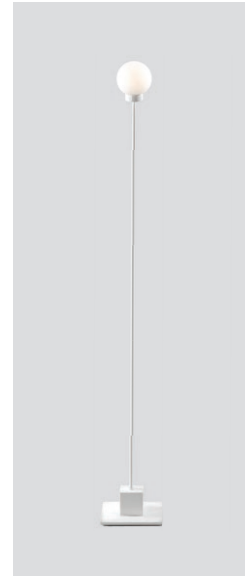

# Snowball

Snowball metallic small  
– Item no. 120

Snowball white small  
– Item no. 121

Snowball metallic large  
– Item no. 122

Snowball white large  
– Item no. 123

**Design:** Trond Svendgård  
**Year:** 2005  
**Types:** Table and floor lamp

## Dimensions and light direction

**Shade material:** Mouth blown glass  
**Shade colour:** Opal white matt  
**Body material:** Steel and aluminium  
**Body colour:** Metallic or white  
**Wire:** Transparent, 200 cm (floor) or 170 cm (table)  
**Dimmer switch:** Transparent  
**Bulb:** G9, Halogen Max. 40 W  
**Voltage:** 220V - 240V - 50Hz  
**Net weight:** 0.9 kg (table), 1.6 kg (floor)  
**Spare part available:** Glass shade

Bulb included

Halogen 40 W - Energy class: D