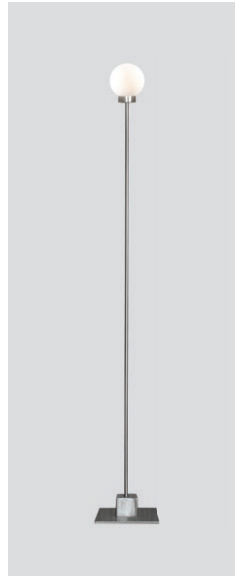

# Snowball

Snowball metallic small  
– Item no. 120

Snowball white small  
– Item no. 121

Snowball metallic large  
– Item no. 122

Snowball white large  
– Item no. 123

**Design:** Trond Svendgård  
**Year:** 2005  
**Types:** Table and floor lamp

## Dimensions and light direction

**Shade material:** Mouth blown glass  
**Shade colour:** Opal white matt  
**Body material:** Steel and aluminium  
**Body colour:** Metallic or white  
**Wire:** Transparent, 200 cm (floor) or 170 cm (table)  
**Dimmer switch:** Transparent  
**Bulb:** G9, Halogen Max. 40 W  
**Voltage:** 220V - 240V - 50Hz  
**Net weight:** 0.9 kg (table), 1.6 kg (floor)  
**Spare part available:** Glass shade

Bulb included

Halogen 40 W - Energy class: D