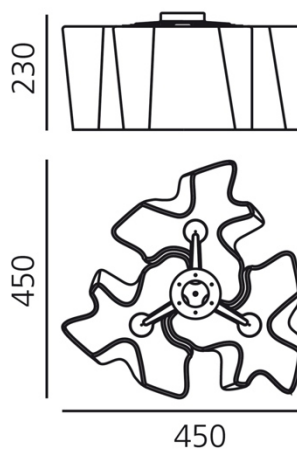

TECHNICAL DATA SHEET

FEATURES

Product name:	Logico Mini ceiling 3x120°
Article Code:	0693020A
Colour:	White
Material:	Blown glass, aluminium
Series:	Design
Environment:	Indoor
Area contract:	Hospitality Hotel, Hospitality Restaurant, Office

OPTICS

Emission:	Diffused And Direct
-----------	---------------------

DIMENSIONS

Length:	cm 45
Width:	cm 45
Height:	cm 23

DIMENSIONS

LAMPS NOT INCLUDED

	Category:	HALO
	Number:	3
	Lbs:	A60
	Watt:	77W
	Socket:	E27
	Luminous Flux (lm):	1320lm
	Colour Rendering:	1a
	Colour temperature (K):	2900K
	Duration (h):	1000h