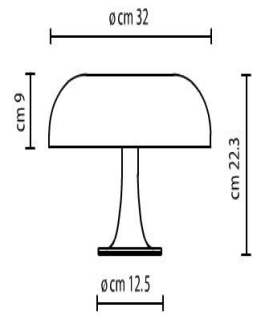

Nessino

D45 25W E14

Width (mm): 90
Length (mm): 223
Dimension (mm): 125

LIVINGSPLACE

DEFINING THE MODERN HOME

shoplivingspace.com