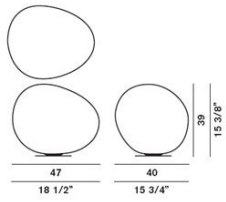

Out. Gregg grande

Certifications

BULBS

fluorescent
1x25W E27

BULBS (120 V)

fluorescent
1x25W E27