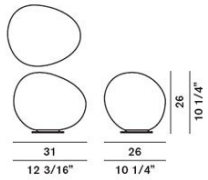

Out. Gregg media

Certifications

BULBS

fluorescent
1x15W E27

BULBS (120 V)

fluorescent
1x15W E26