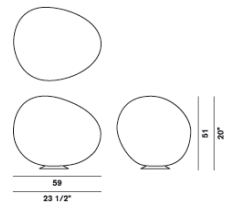

**OUTDOOR GREGG**

DESIGN LUDOVICA+ROBERTO PALOMBA/2011

Lamp made of polyethylene. Available in 3 different sizes: medium, large and Extra-Large.

**Outdoor Gregg XL**

**Certifications**

**BULBS**

fluorescent  
1x25W E27