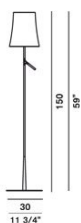

Birdie terra