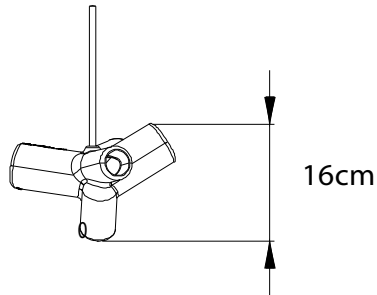

Detailing

Lightbulb set-A

Lightbulb set-B

Lightbulb set-C

Colour

White
RAL9016

m o o o i[®]

Main dimensions

Technical

E27x3 MAX 60w
E14x1 MAX 40w
E14x1 MAX 15w

Packaging

H-19cm
W-27cm
D-27cm

1-Colli
0.5-Net
1-Gross

Photography

Photography by Anke Helmich

Cleaning Instructions