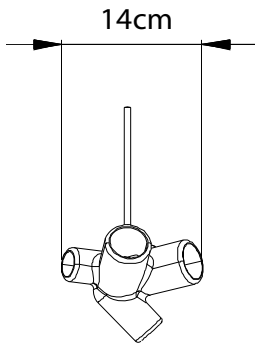

Detailing

Lightbulb set-A

Lightbulb set-B

Lightbulb set-C

Colour

White
RAL9016

m o o o i[®]

Main dimensions

Technical

E27x3 MAX 60w
E14x1 MAX 40w
E14x1 MAX 15w

Packaging

H-19cm
W-27cm
D-27cm

1-Colli
0.5-Net
1-Gross

Photography

Photography by Anke Helmich

Cleaning Instructions