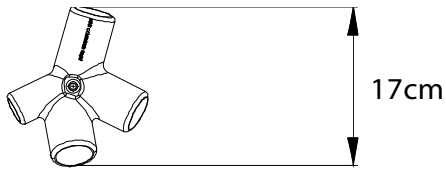

Detailing

Lightbulb set-A

Lightbulb set-B

Lightbulb set-C

Colour

White
RAL9016

m o o o i[®]

Main dimensions

Technical

E27x3 MAX 60w
E14x1 MAX 40w
E14x1 MAX 15w

Packaging

H-19cm
W-27cm
D-27cm

1-Colli
0.5-Net
1-Gross

Photography

Photography by Anke Helmich

Cleaning Instructions