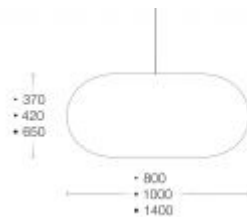

DETAILS

Grow Family
Seed System kitset lightshade
3 Sizes
1400 size made from hoop pine -
under development
Construct your kitset by following
our [instructional video](#)

STORY

"Kina is the Maori name for the local sea-urchin. Under the spines the shell is shaped like this with similar surface patterns. I saw this tiny one in Antarctica, sunk in the sea ice in a hollow that was made when the shell absorbed the warmth from the sun and melted the ice around it – an exquisite jewel. Our kitsets significantly reduce freighting, which is one of our ways of doing what we can to help preserve our beautiful sea and land environments." - David Trubridge

KINA 800
Bamboo Plywood with Nylon Clips
E27 bulb holder & 2m of electrical
cord
Generally held in stock

KINA 800 BLACK
Stained Bamboo Plywood with Nylon
Clips
E27 bulb holder & 2m of black
electrical cord
Generally held in stock