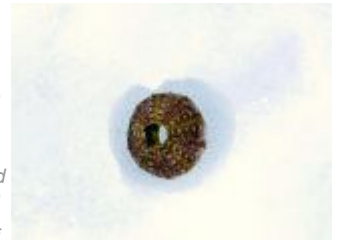

DETAILS

Grow Family
Seed System kitset lightshade
3 Sizes
1400 size made from hoop pine -
under development
Construct your kitset by following
our [instructional video](#)

STORY

"Kina is the Maori name for the local sea-urchin. Under the spines the shell is shaped like this with similar surface patterns. I saw this tiny one in Antarctica, sunk in the sea ice in a hollow that was made when the shell absorbed the warmth from the sun and melted the ice around it – an exquisite jewel. Our kitsets significantly reduce freighting, which is one of our ways of doing what we can to help preserve our beautiful sea and land environments." - David Trubridge

KINA 800
Bamboo Plywood with Nylon Clips
E27 bulb holder & 2m of electrical
cord
Generally held in stock

KINA 800 BLACK
Stained Bamboo Plywood with Nylon
Clips
E27 bulb holder & 2m of black
electrical cord
Generally held in stock